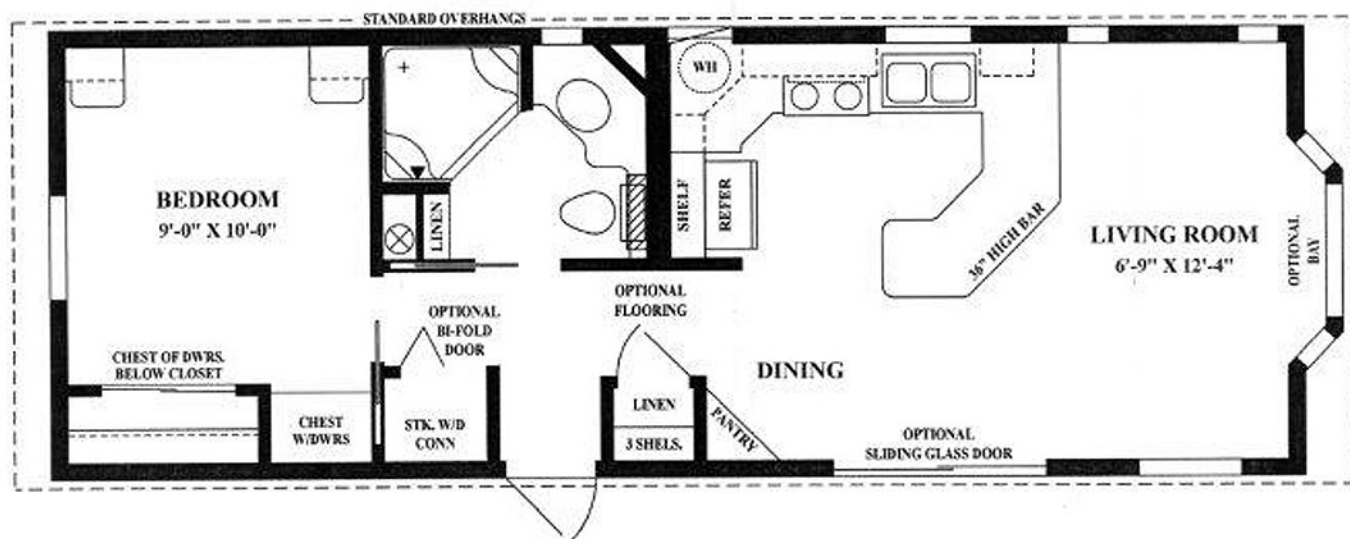

IMPERIAL COTTAGE: IMC-1378

14' X 37' (Approx. 493 Sq Ft)

Popular Options Shown:

Colonial Bi-fold Door	66
Prep for 2 Ceiling Fans.....	100
Swing Lights in Bedroom.....	120
Bay Window in Living Room.....	500

3 TV/Phone Preps (no wiring).....	75
Dead Bolt.....	45
Sliding Glass Door	210
4 Pair of Shutters	160

Additional Options Shown:

America's Kitchen (no dishwasher)	816
Rustic Alder Cabinet Kitchen & Bath	385
Upgrade Cabinet Hardware	25
Full Extension Drawer Guides.....	100
2 Additional Hanging Lights over Bar	120
Cabinet Door over Electric Panel Box	50
Window Valances	220
Mirrored Closet Doors	150
3 Drawer Chest	150
Upgraded Floor Vinyl.....	450

China Bath Sink	65
Elongated Toilet.....	70
Sun-Tek Skylight.....	200
Linen Over Commode	95
Extra Interior Receptacle.....	35
Extra Exterior Receptacle	50
100 AMP Service.....	75
HUD Seals	222
JACK	195