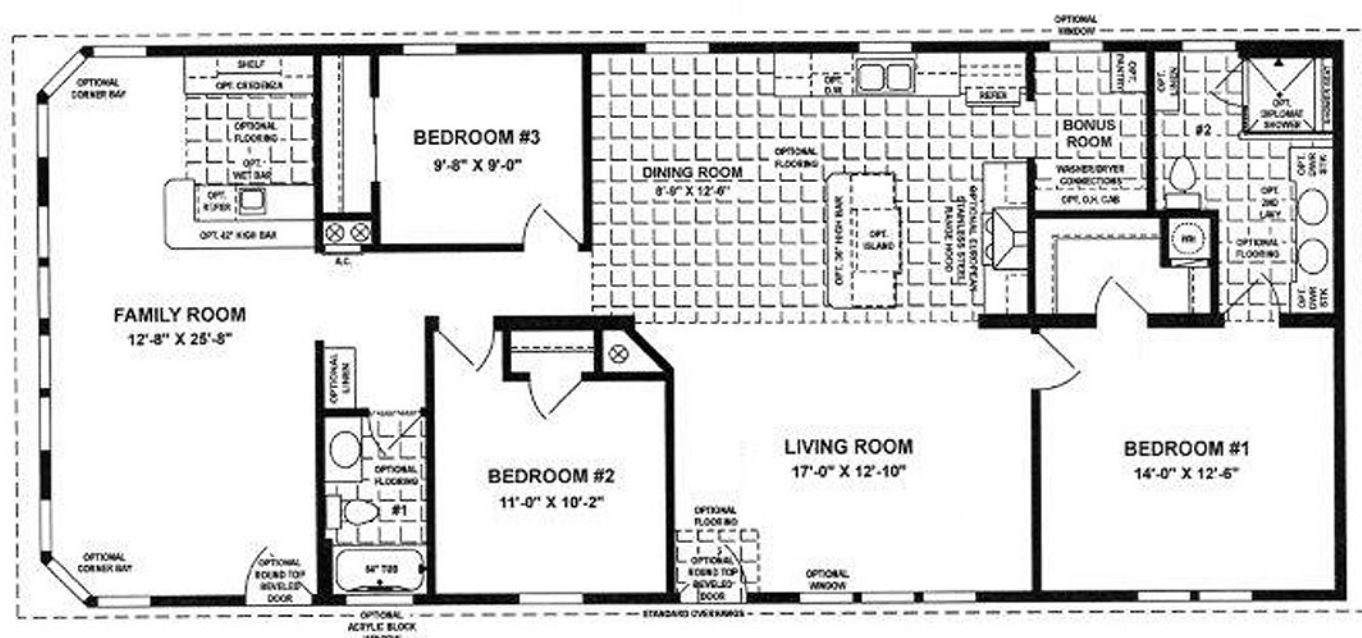

# IMPERIAL: IMP-4623B

28' X 62' (Approx. 1,653 Sq Ft)

## Popular Options Shown:

Kitchen Island .....	400
Additional Hanging Light over Island .....	60
4 Fan Preps .....	200
Elongated Toilets .....	140

Additional Master Bath Sink .....	85
China Sinks .....	195
2 Dead Bolts .....	90
200 AMP Electrical Service .....	75

## Additional Options Shown:

Gourmet Kitchen Collection .....	2,550
European Range Hood .....	850
Tile Lip on Kitchen Counter Top .....	150
Hi-Def Counter Top on Island .....	200
Ball Bearing, Full Extension Drawer Guides .....	100
Rustic Alder Cabinets in Kit & Baths .....	655
3-Door Pantry .....	200
Moen Faucets in Kitchen and Baths .....	400
10 Recessed Spot Lights in Kit & Dining Room .....	600
Diplomat Master Bath Shower .....	800
Tile Lip on Master Bath Counter Top .....	85
2 Drw Stacks w/ 2 Deep Drawers & Full Ext Guides .....	400
Premium Counter Top with Tile Lip in Hall Bath .....	135
6 Door Linen in Hall & Master Bath .....	500
Rustic Alder Wet Bar w/ Hi-Def & Tile Lip .....	820
Rustic Alder Credenza w/Hi-Def & Tile Lip .....	835
Refrigerator under Bar .....	330

Finished Drywall in LR, DR, FR, & Kit .....	2,100
Seamless Beam .....	250
Additional Paint Color .....	100
2 Window Corners in Family Room .....	550
Additional Window in LR and Bonus Rm .....	250
Thermal Pane Windows .....	1,700
Glass Block Window over Tub in Hall Bath .....	135
Enterprise Carpet .....	715
Tile Floors in Kit, Dining Rm, Baths, & Entry .....	2,144
Rustic Alder Cabinets in Bonus Room .....	260
4 Pr of Shutters .....	160
2 Round-Top Beveled Doors .....	825
Dimensional Shingles .....	700
R-30, R-19, & R-11 Insulation .....	390
HUD Seals .....	444
JACK .....	395