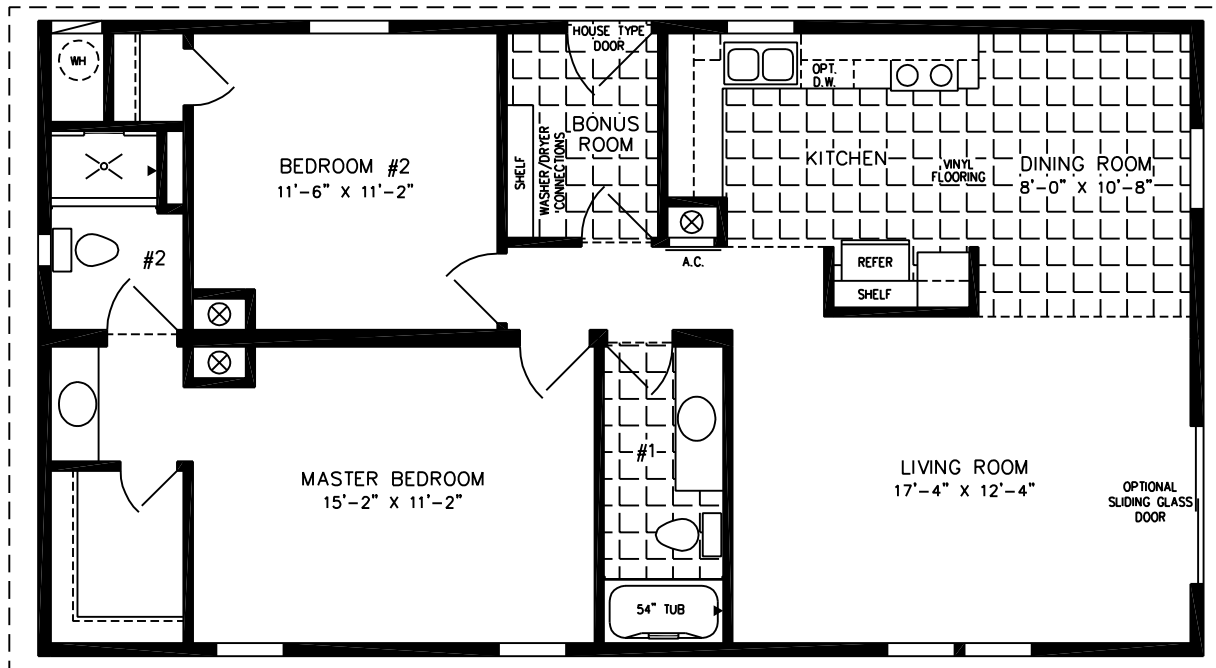

The Imperial

**JACOBSEN
HOMES**

600 Packard Court ■ Safety Harbor, Florida 34695 ■ Telephone (727) 726-1138

NOTE:

CHECK WITH YOUR SALESPERSON
TO IDENTIFY OPTIONAL ITEMS
THAT ARE ON THIS PRINT.

24' X 44'

1,056 SQUARE FEET

Model IMP-2443A

2010

(ALL SIZES ARE APPROX.)

DESIGNED FOR ZONES II & III

© 06-16-09