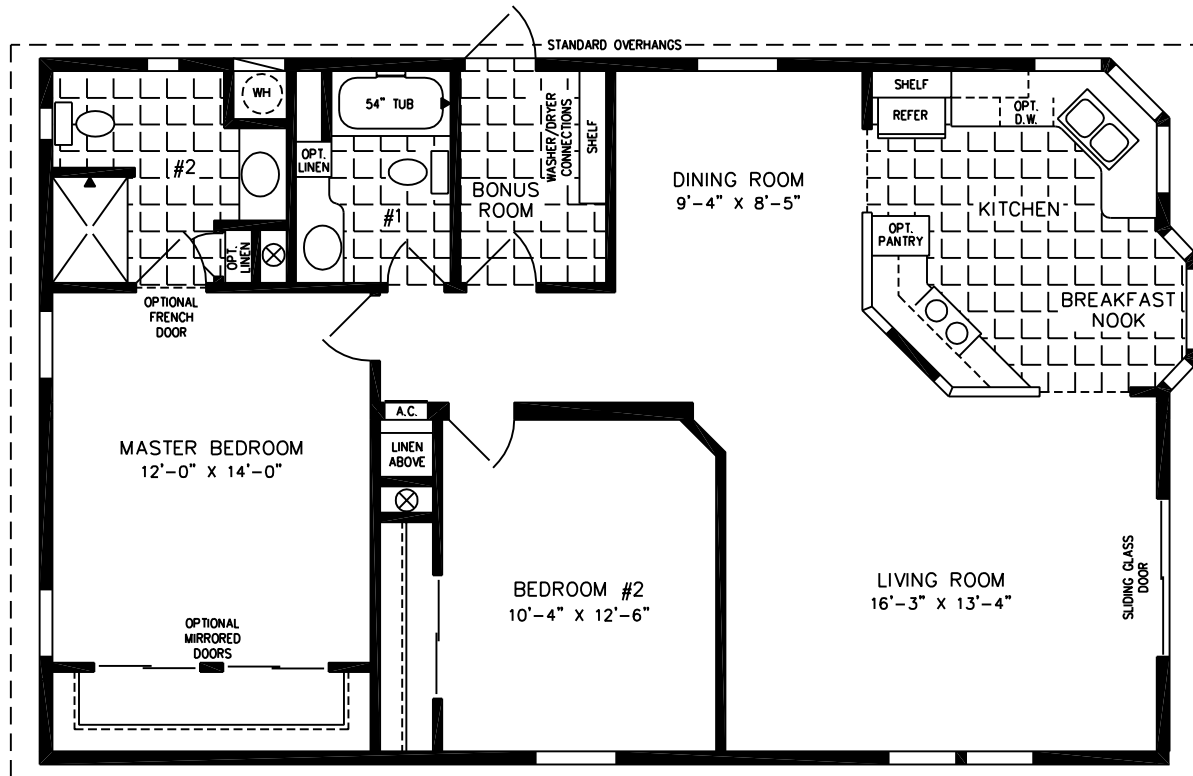

The TNR

600 Packard Court ■ Safety Harbor, Florida 34695 ■ Telephone (727) 726-1138

28' X 42'-8"

1,138 SQUARE FEET

Model TNR-3422B

2010

(ALL SIZES ARE APPROX.)
DESIGNED FOR ZONES II & III