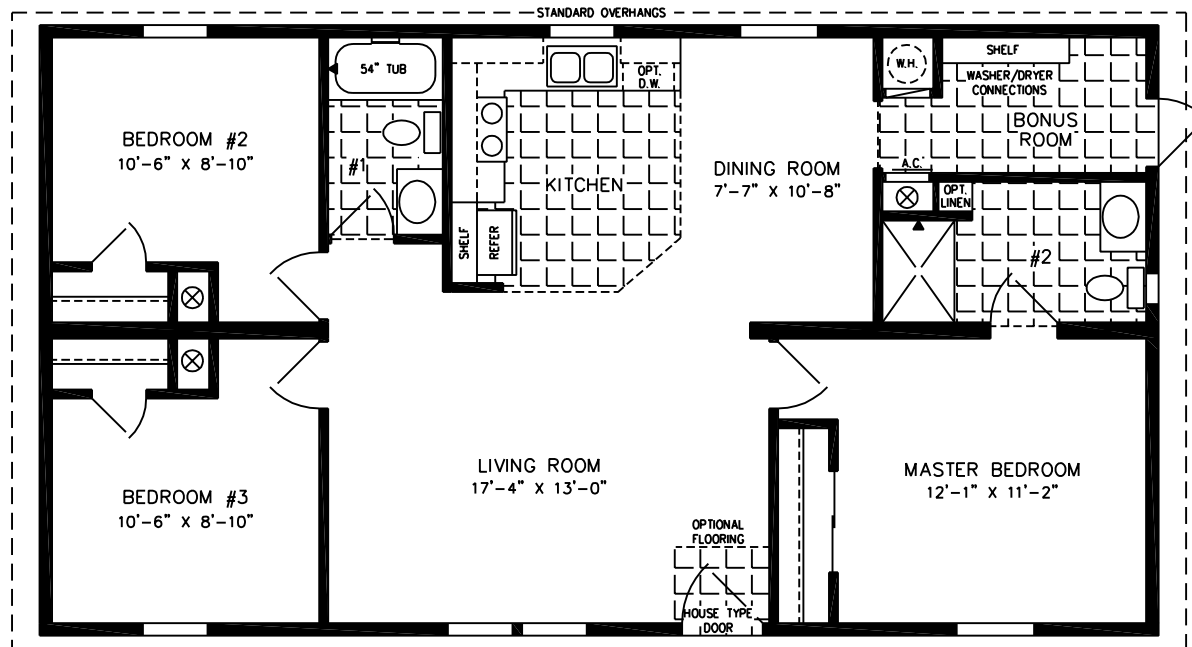

The TNR

600 Packard Court ■ Safety Harbor, Florida 34695 ■ Telephone (727) 726-1138

24' X 44'
1,056 SQUARE FEET

Model TNR-442A

2010

(ALL SIZES ARE APPROX.)
DESIGNED FOR ZONES II & III