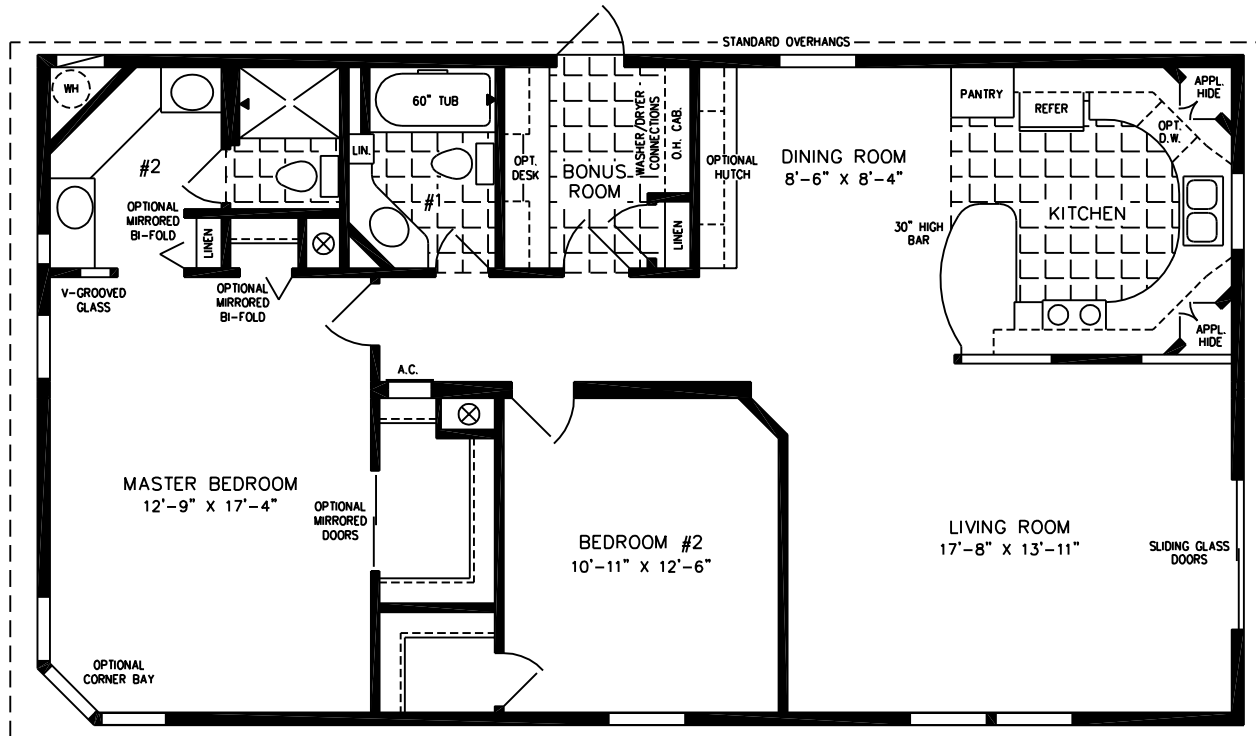

# The Chateau

600 Packard Court ■ Safety Harbor, Florida 34695 ■ Telephone (727) 726-1138

**28' X 48'**  
1,280 SQUARE FEET

**Model CT-3482B**

**2010**

(ALL SIZES ARE APPROX.)  
DESIGNED FOR ZONES II & III