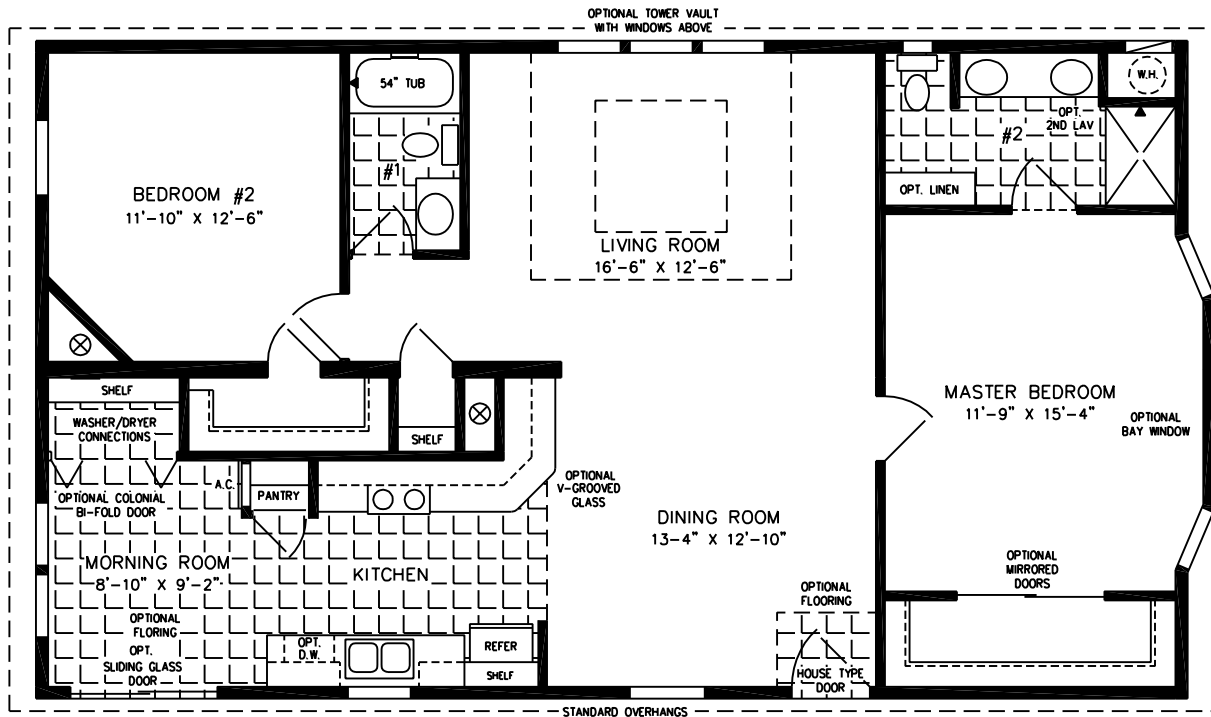

The TNR

600 Packard Court ■ Safety Harbor, Florida 34695 ■ Telephone (727) 726-1138

28' X 46'8

1,244 SQUARE FEET

Model TNR-4463B

2010

(ALL SIZES ARE APPROX.)
DESIGNED FOR ZONES II & III