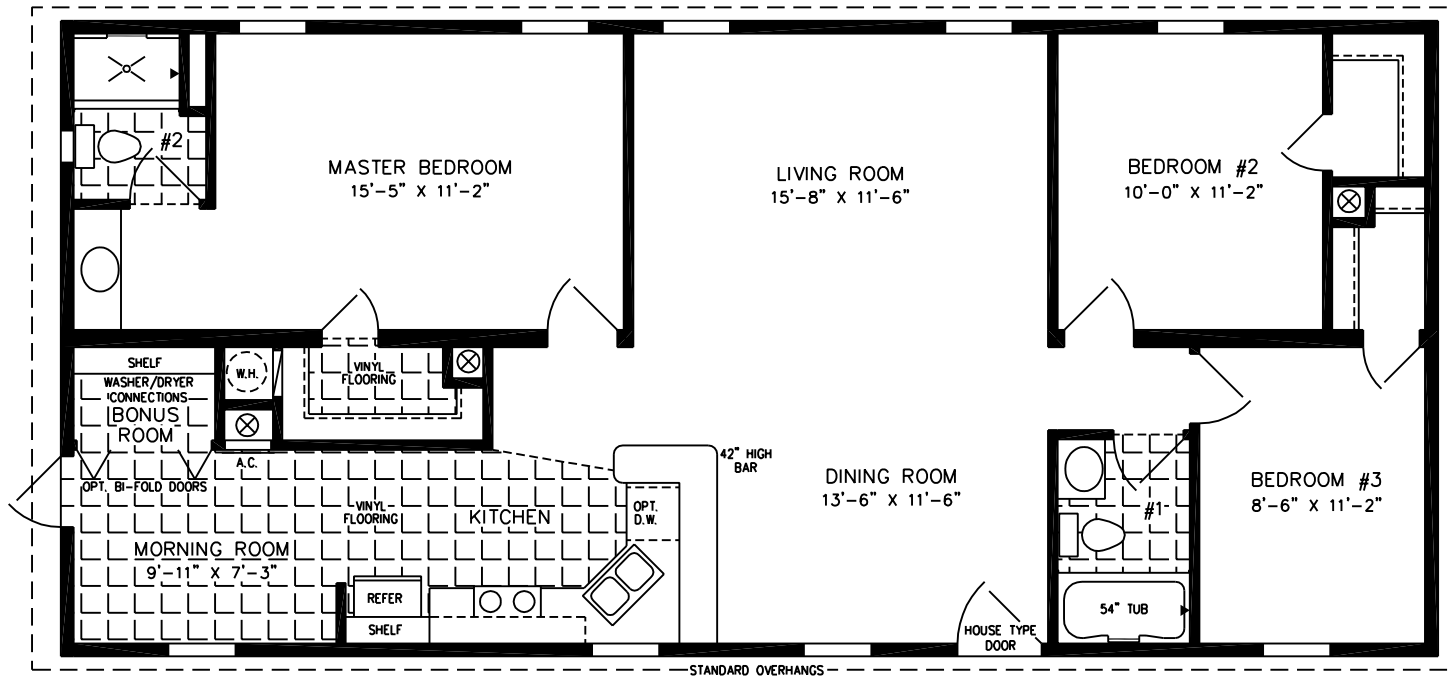

The Imperial

600 Packard Court ■ Safety Harbor, Florida 34695 ■ Telephone (727) 726-1138

NOTE:
CHECK WITH YOUR SALESPERSON
TO IDENTIFY OPTIONAL ITEMS
THAT ARE ON THIS PRINT.

24' X 52'
1,248 SQUARE FEET

Model IMP-45210A

2010

(ALL SIZES ARE APPROX.)
DESIGNED FOR ZONES II & III

© 06-16-09