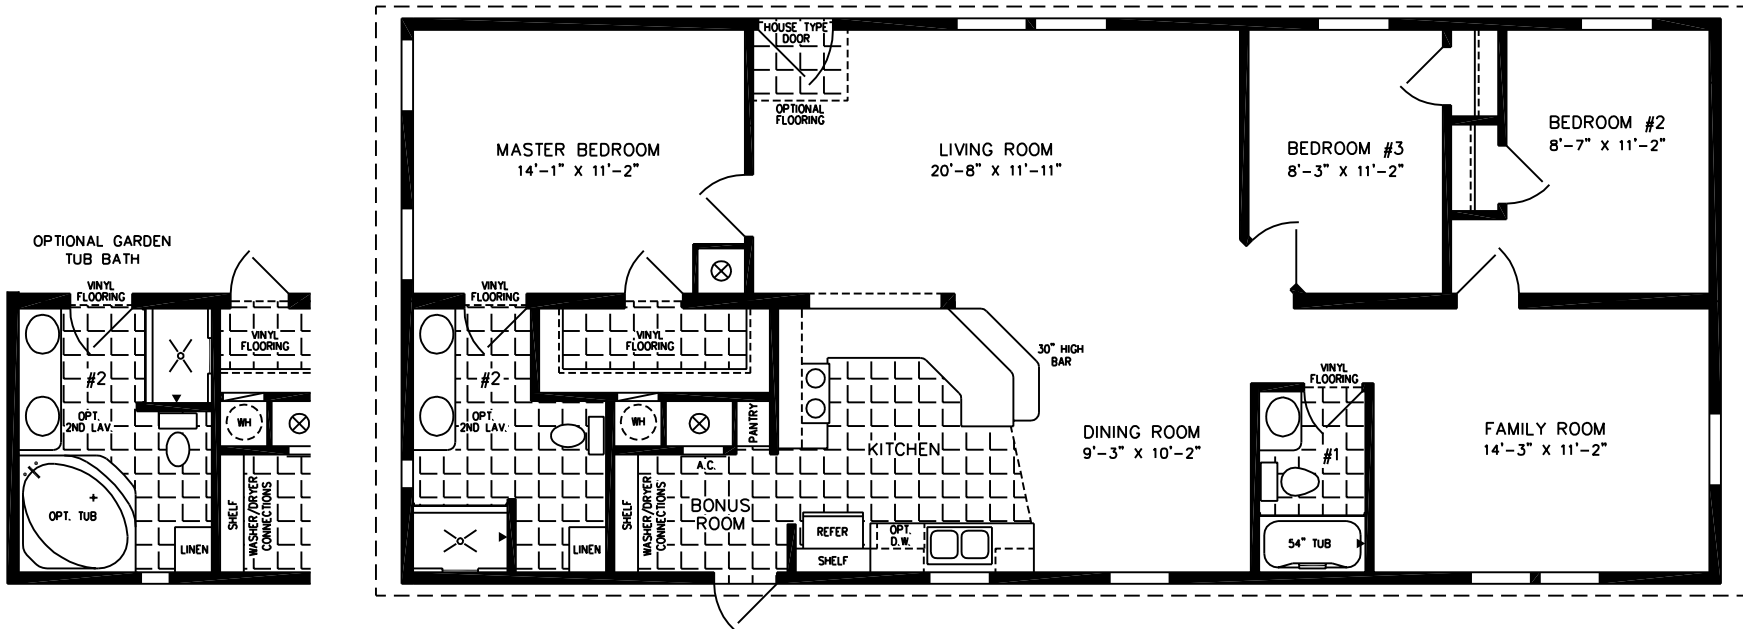

# The Imperial

**NOTE:**  
CHECK WITH YOUR SALESPERSON  
TO IDENTIFY OPTIONAL ITEMS  
THAT ARE ON THIS PRINT.

**24' X 56'**  
1,344 SQUARE FEET

**Model IMP-45614A**

**2010**

(ALL SIZES ARE APPROX.)  
DESIGNED FOR ZONES II & III