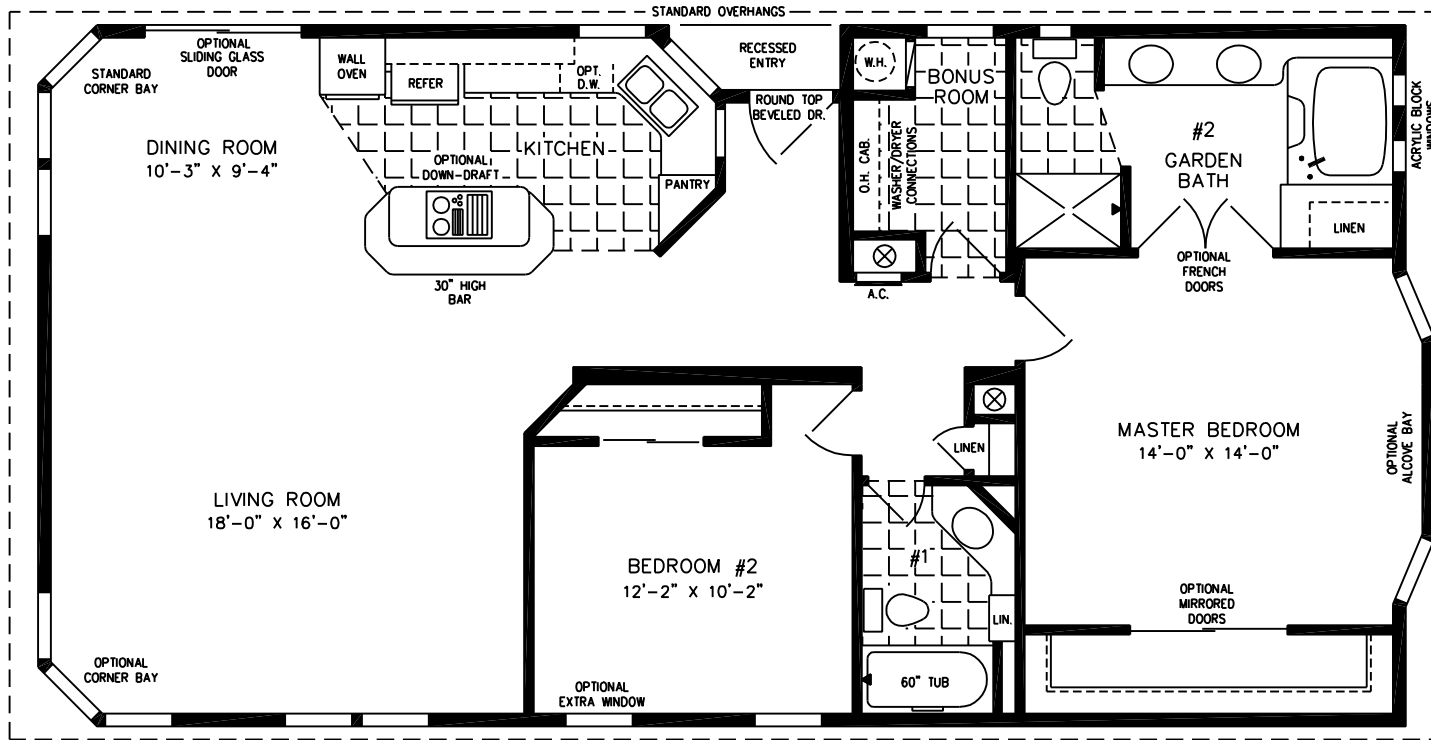

The Chateau

600 Packard Court ■ Safety Harbor, Florida 34695 ■ Telephone (727) 726-1138

28' X 52'
1,387 SQUARE FEET

Model CT-5521B

2010

(ALL SIZES ARE APPROX.)
DESIGNED FOR ZONES II & III

© 6-1-97