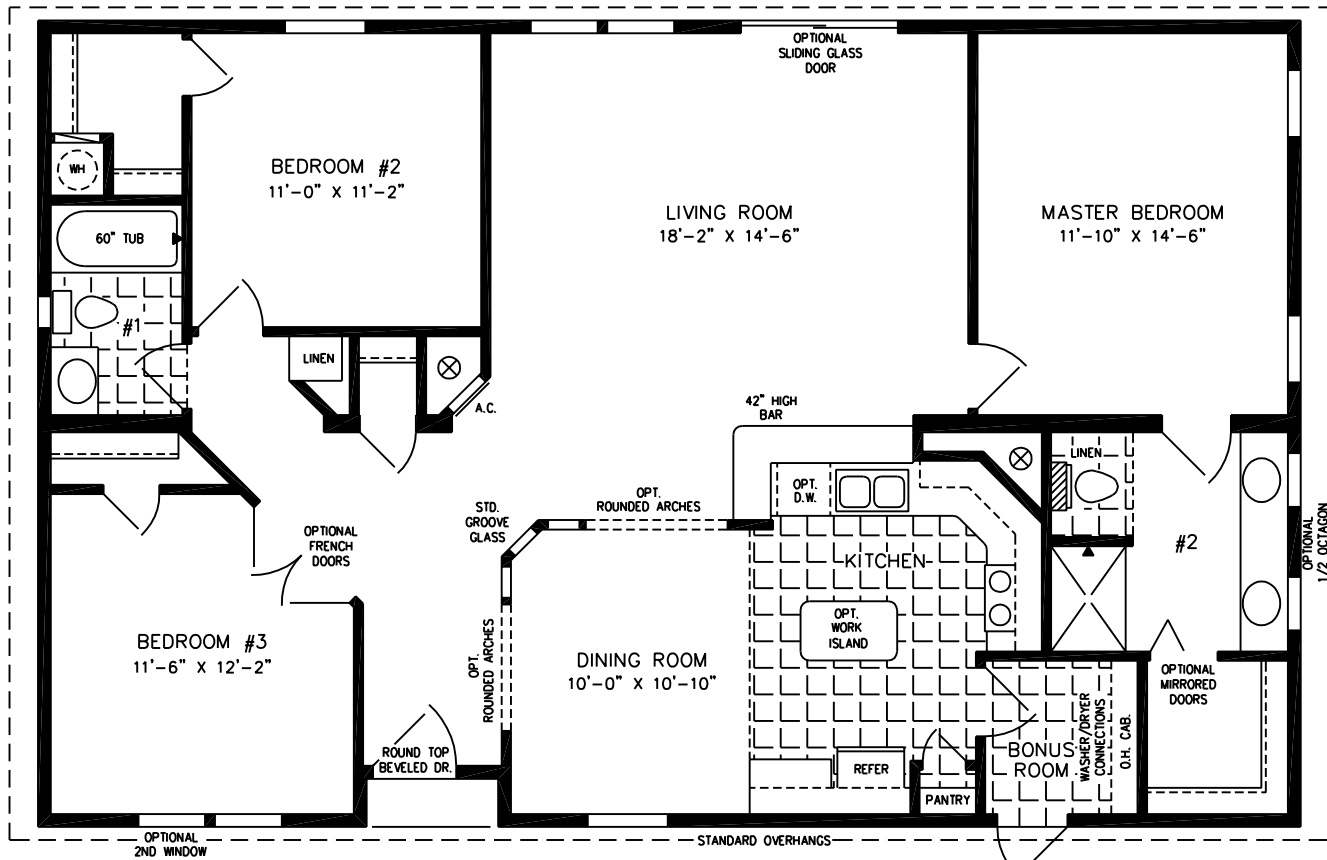

# The Chateau

**32' X 48'**  
1,472 SQUARE FEET

**Model CT-44810W**

**2010**

(ALL SIZES ARE APPROX.)  
DESIGNED FOR ZONES II & III

600 Packard Court ■ Safety Harbor, Florida 34695 ■ Telephone (727) 726-1138