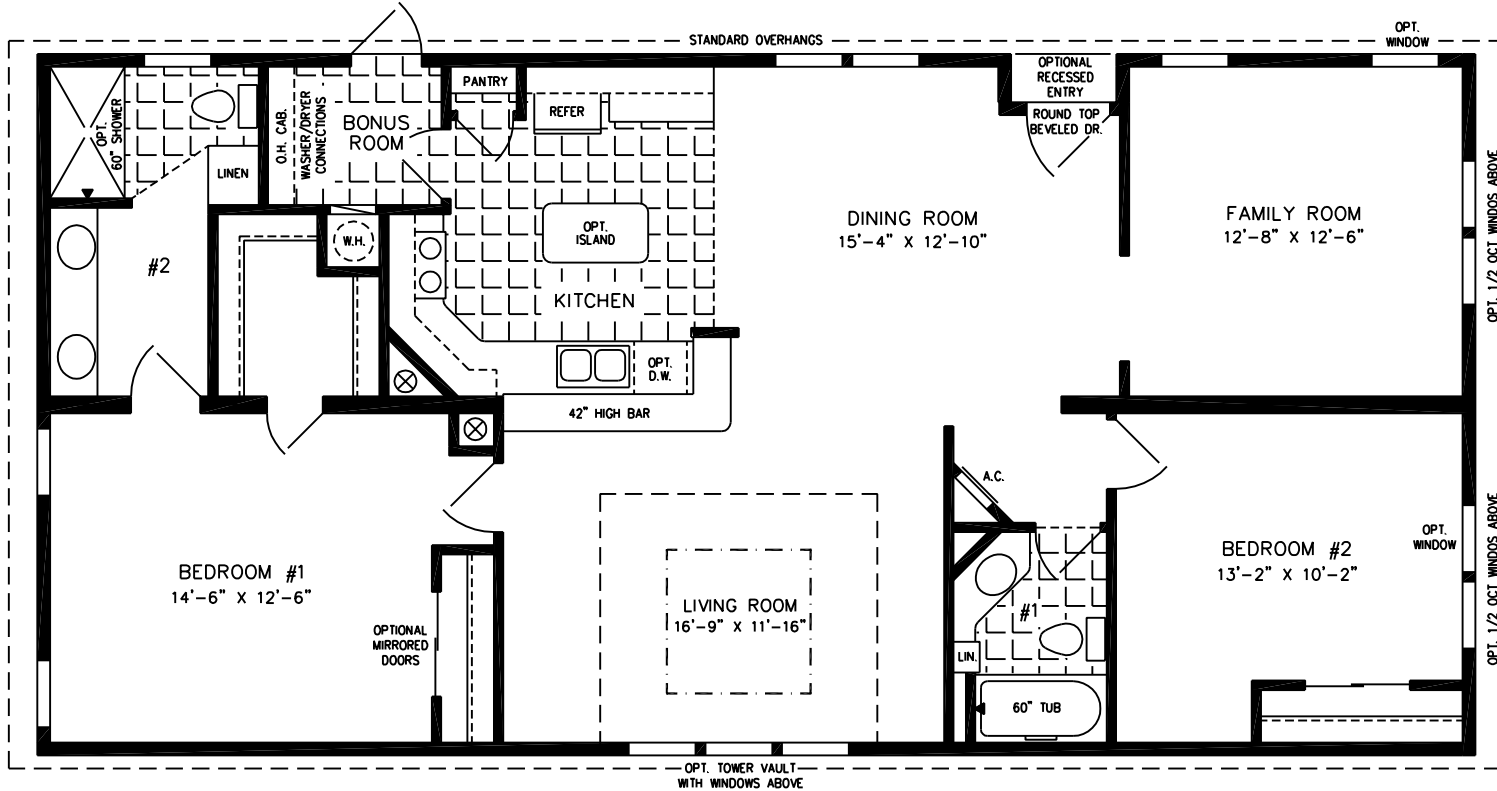

The Chateau

600 Packard Court ■ Safety Harbor, Florida 34695 ■ Telephone (727) 726-1138

28' X 54'-8"

1,458 SQUARE FEET

Model CT-4541B

2010

(ALL SIZES ARE APPROX.)

DESIGNED FOR ZONES II & III © 5-20-04