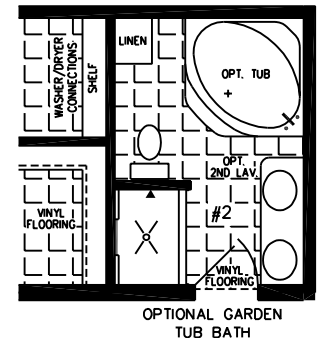

The Imperial

NOTE:
CHECK WITH YOUR SALESPERSON
TO IDENTIFY OPTIONAL ITEMS
THAT ARE ON THIS PRINT.

600 Packard Court ■ Safety Harbor, Florida 34695 ■ Telephone (727) 726-1138

24' X 60'
1,440 SQUARE FEET

Model IMP-46021A

2010

(ALL SIZES ARE APPROX.)
DESIGNED FOR ZONES II & III

© 01-21-09