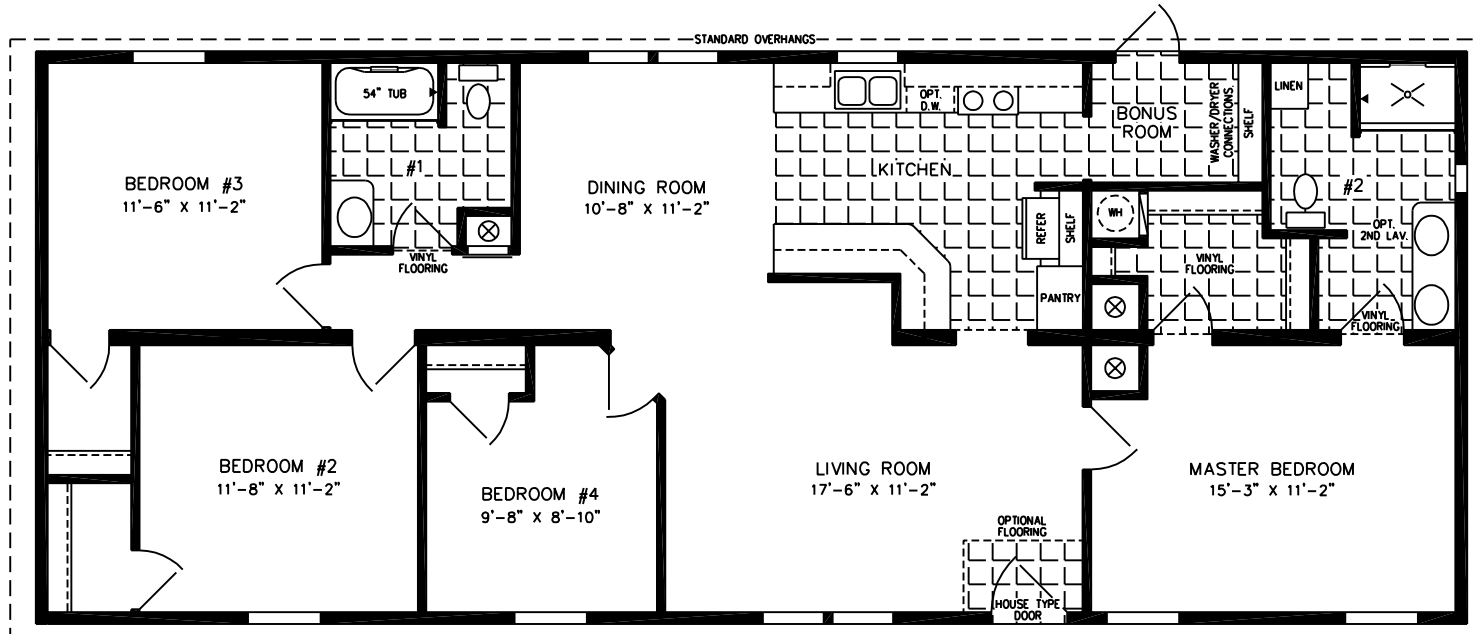

The Imperial

NOTE:
CHECK WITH YOUR SALESPERSON
TO IDENTIFY OPTIONAL ITEMS
THAT ARE ON THIS PRINT.

600 Packard Court ■ Safety Harbor, Florida 34695 ■ Telephone (727) 726-1138

24' X 60'
1,440 SQUARE FEET

Model IMP-46021A

2010

(ALL SIZES ARE APPROX.)
DESIGNED FOR ZONES II & III

© 01-21-09