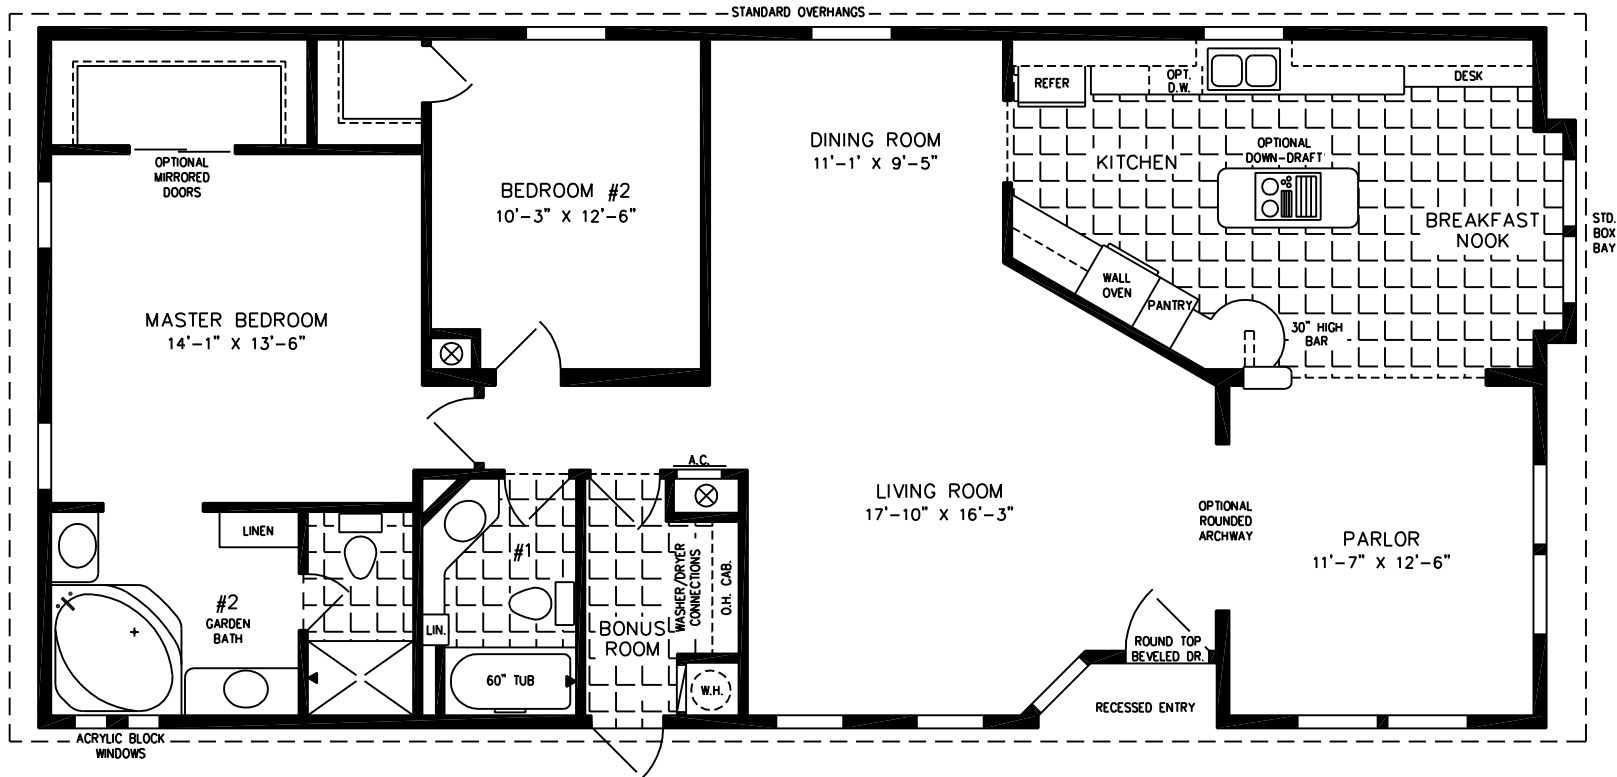

# The Chateau

**28' X 57'-4"**

1,529 SQUARE FEET

**Model CT-3571B**

**2010**

(ALL SIZES ARE APPROX.)  
DESIGNED FOR ZONES II & III

600 Packard Court ■ Safety Harbor, Florida 34695 ■ Telephone (727) 726-1138