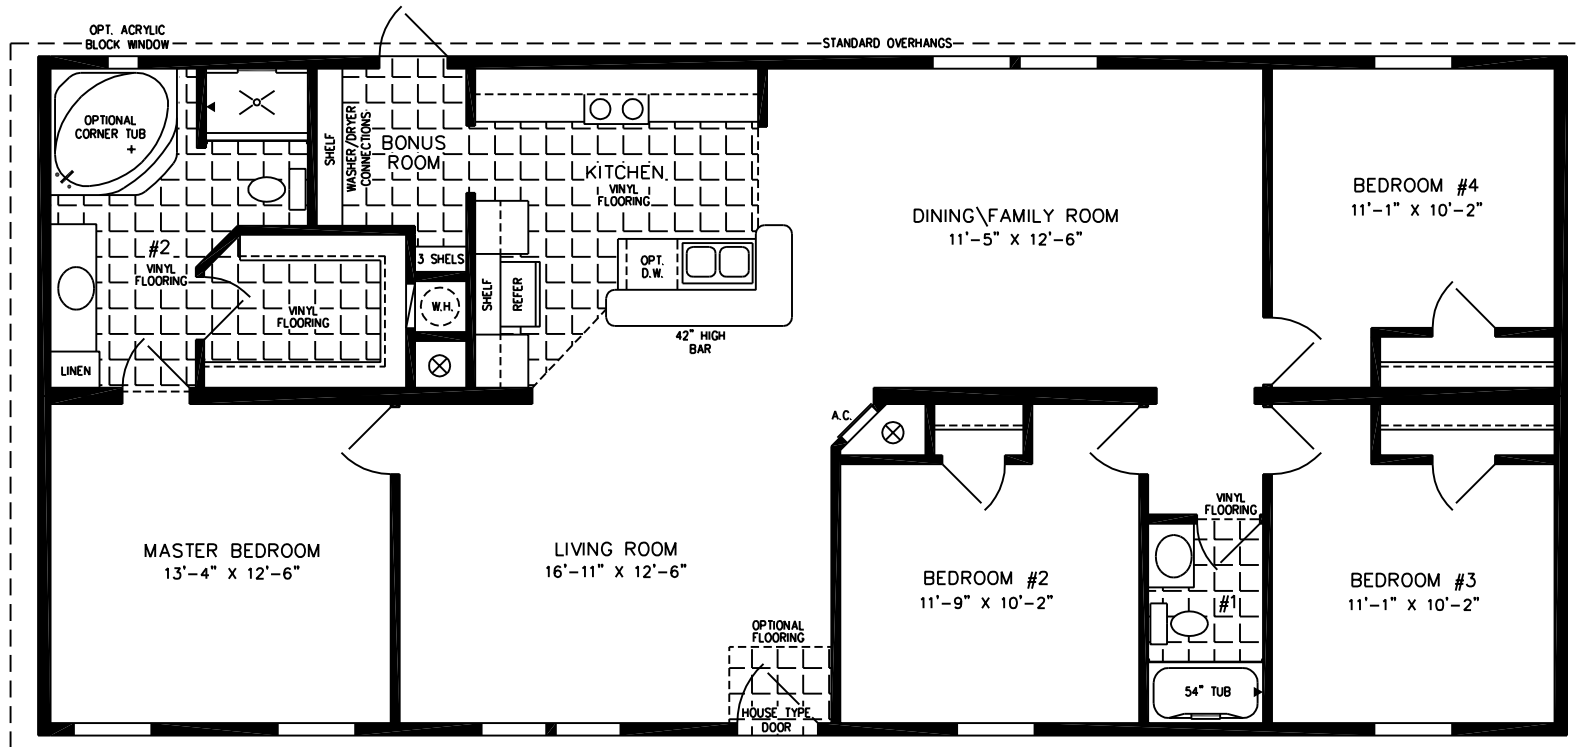

The Imperial

**JACOBSEN
HOMES**

600 Packard Court ■ Safety Harbor, Florida 34695 ■ Telephone (727) 726-1138

28' X 60'

1,600 SQUARE FEET

Model IMP-46023B

2010

(ALL SIZES ARE APPROX.)
DESIGNED FOR ZONES II & III