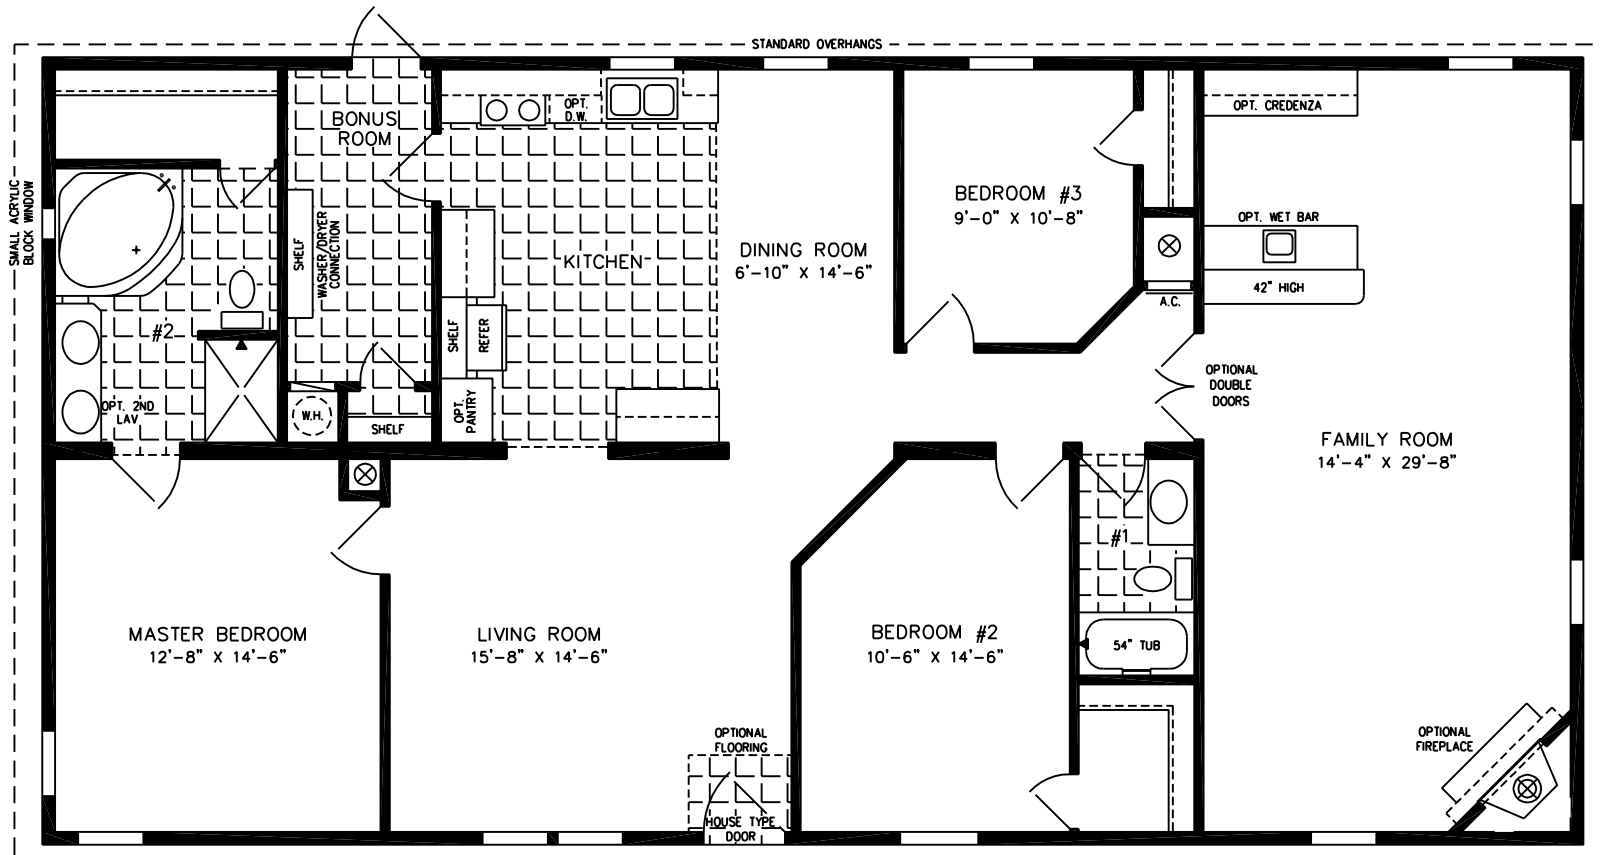

The TNR

32' X 60'
1,840 SQUARE FEET

Model TNR-46014W

2010

(ALL SIZES ARE APPROX.)
DESIGNED FOR ZONES II & III

© 04-03-03

600 Packard Court ■ Safety Harbor, Florida 34695 ■ Telephone (727) 726-1138