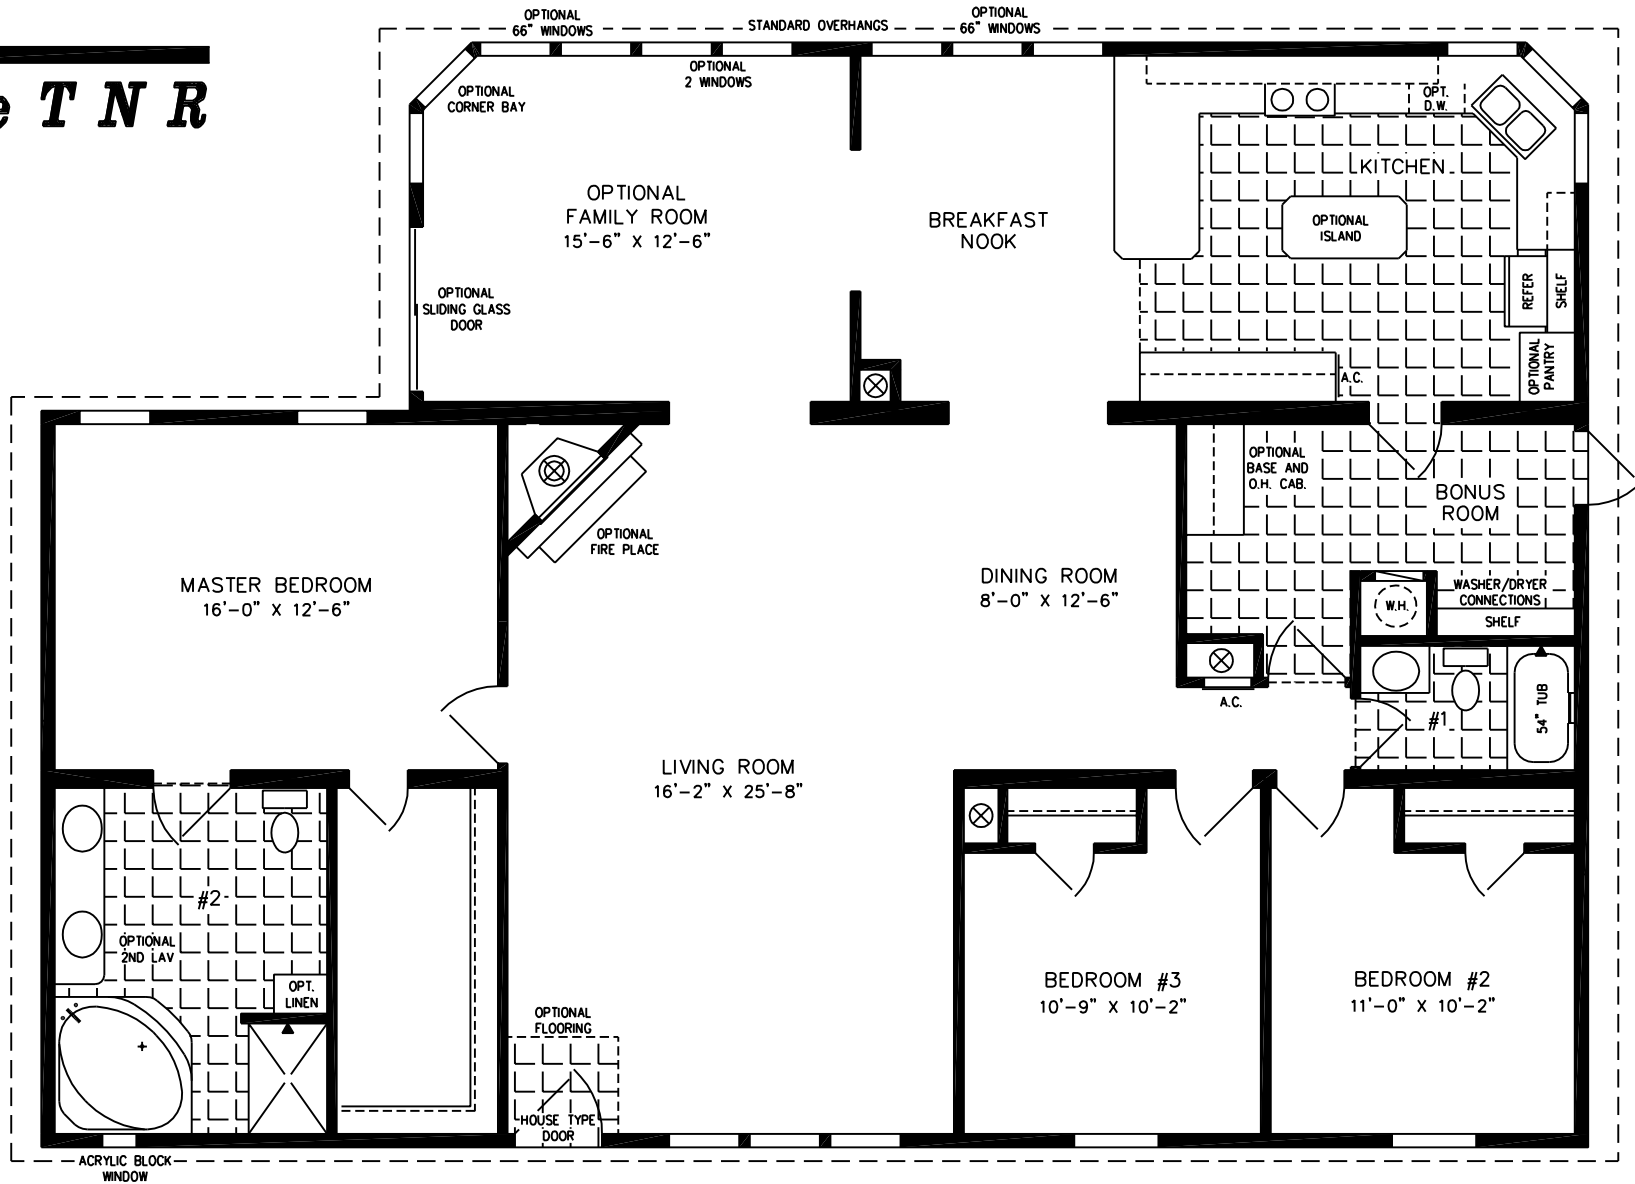

# The TNR

**42' X 56' X 42'-8"**

2,062 SQUARE FEET

**Model TNR-7561**

**2010**

(ALL SIZES ARE APPROX.)

DESIGNED FOR ZONES II & III © 6-1-97

**JACOBSEN  
HOMES**