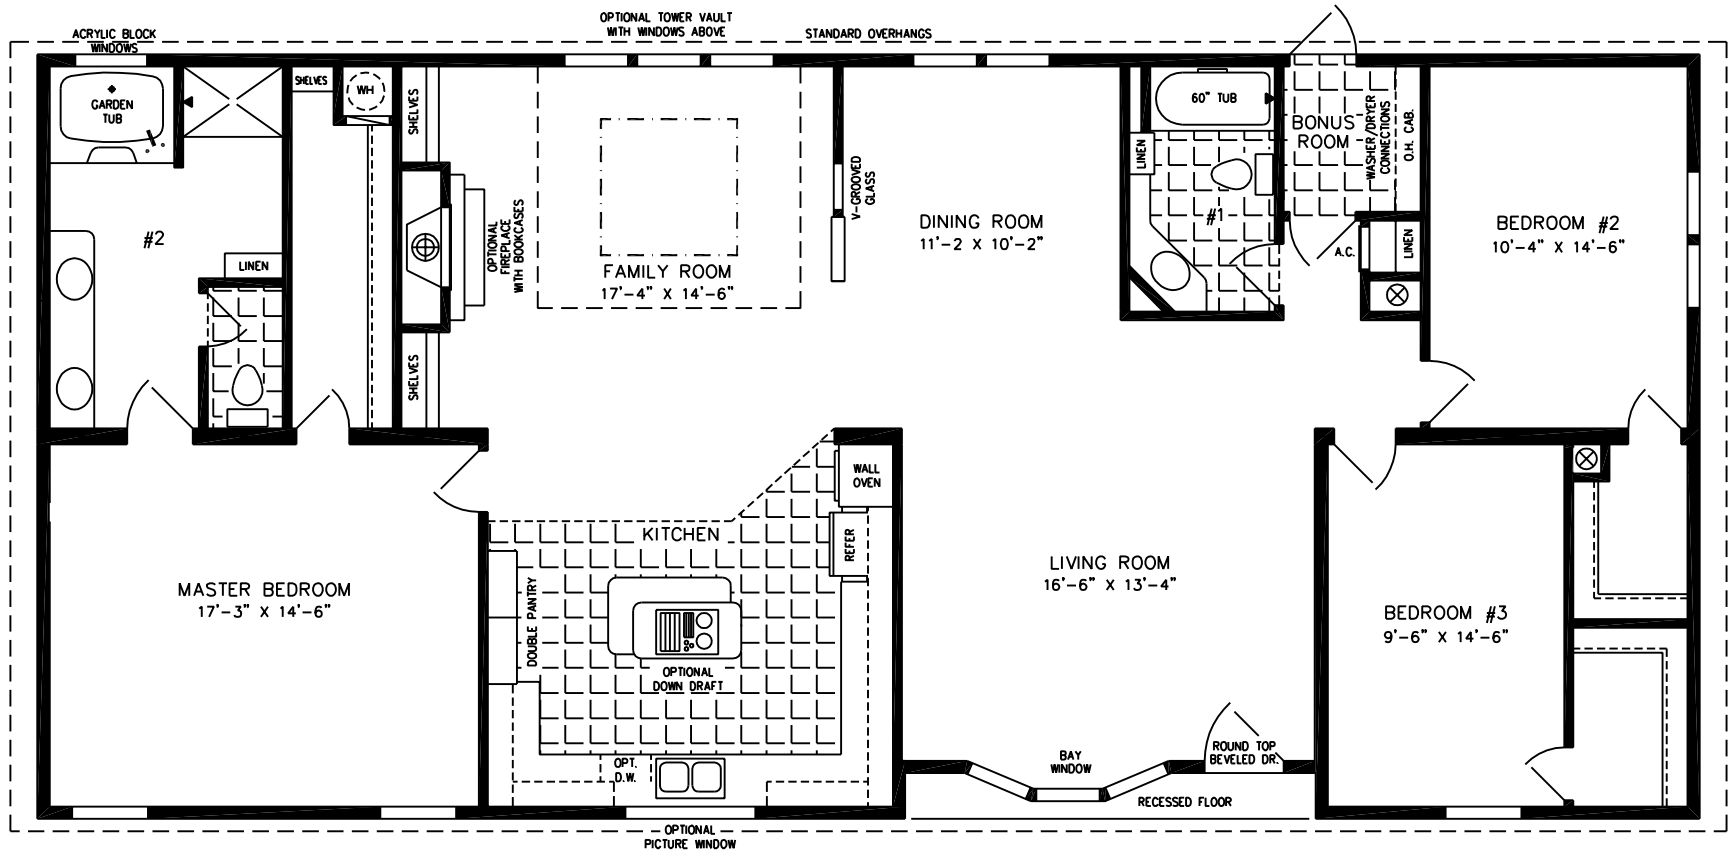

# The Chateau

600 Packard Court ■ Safety Harbor, Florida 34695 ■ Telephone (727) 726-1138

**32' X 66'-8"**

2,044 SQUARE FEET

**Model CT-4668W**

**2010**

(ALL SIZES ARE APPROX.)  
DESIGNED FOR ZONES II & III