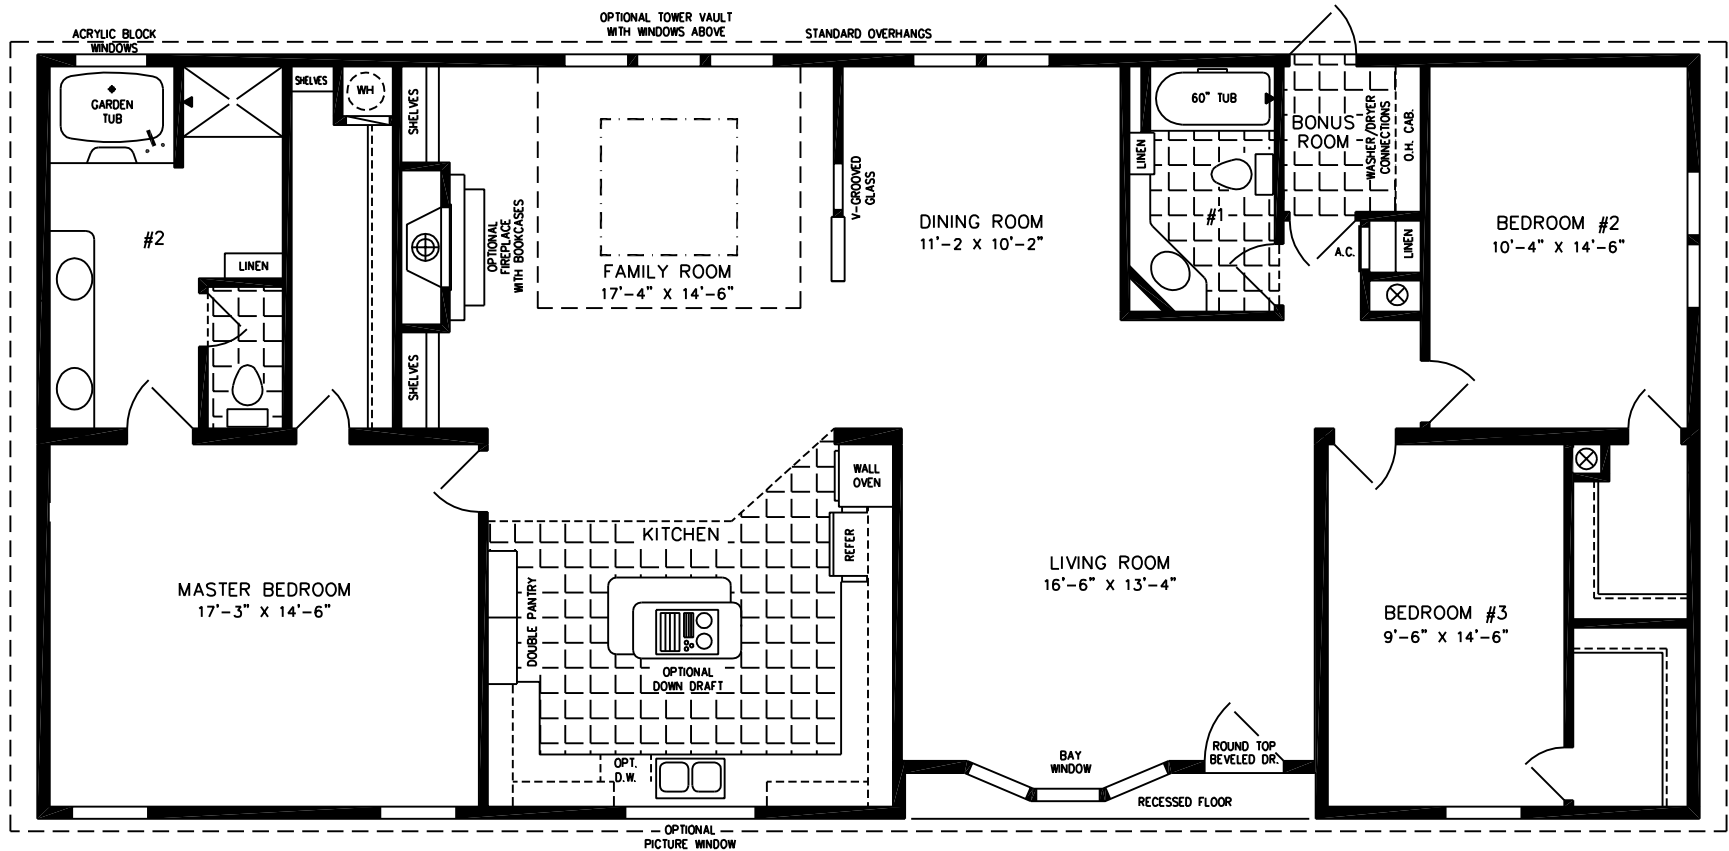

The Chateau

600 Packard Court ■ Safety Harbor, Florida 34695 ■ Telephone (727) 726-1138

32' X 66'-8"

2,044 SQUARE FEET

Model CT-4668W

2010

(ALL SIZES ARE APPROX.)
DESIGNED FOR ZONES II & III