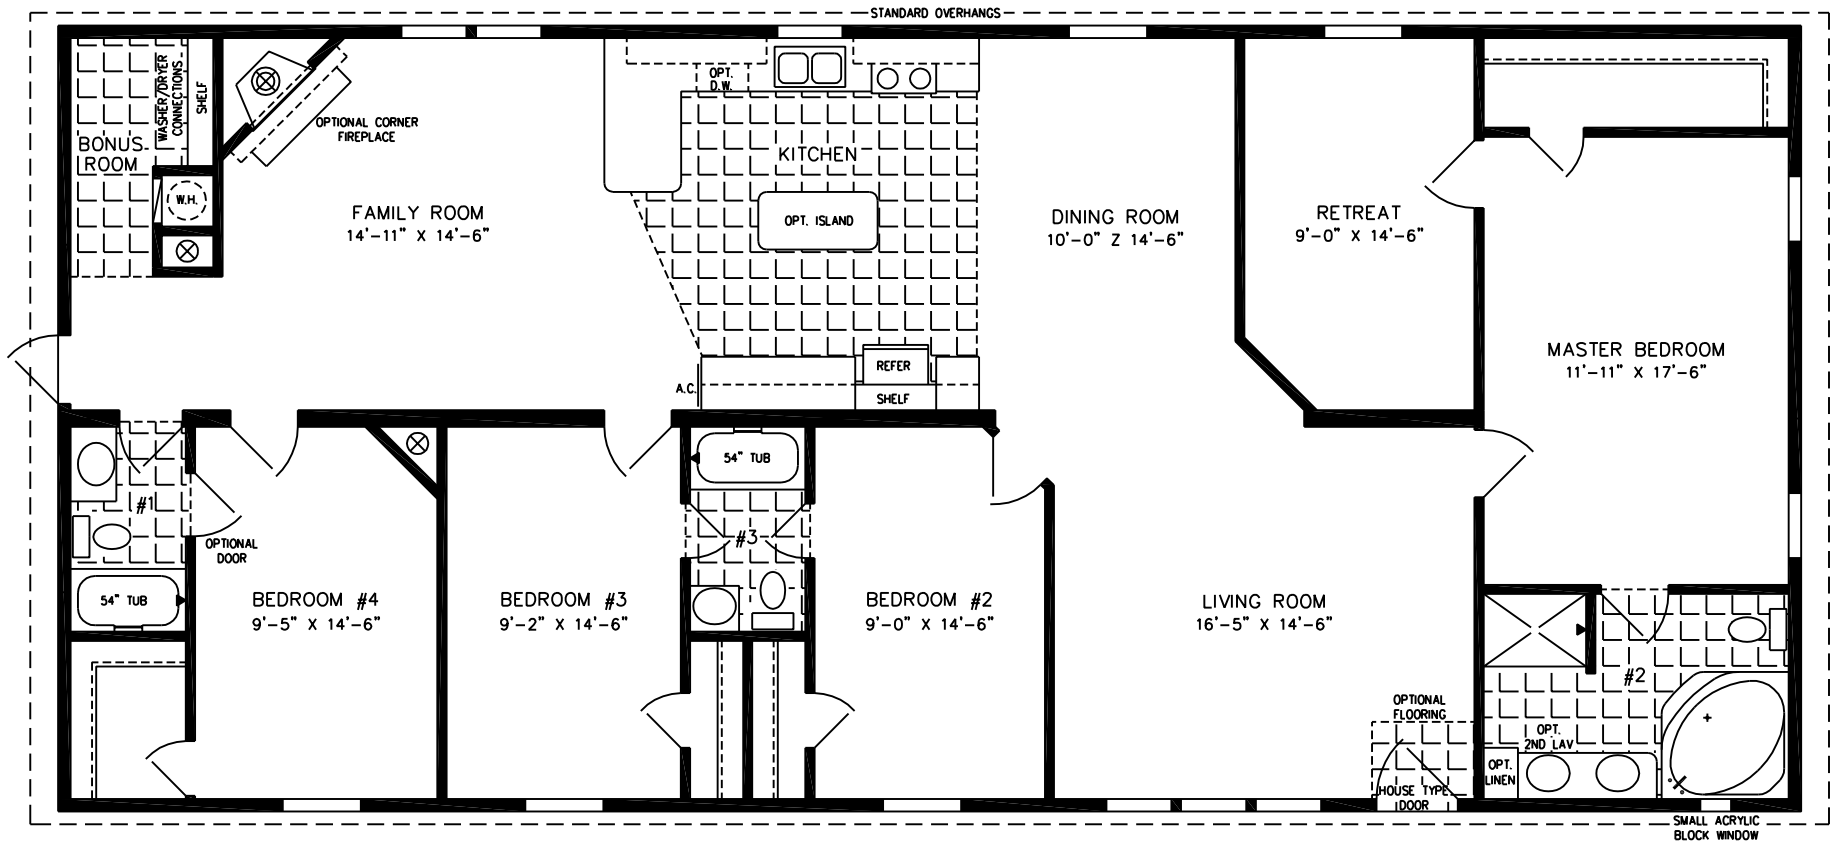

The TNR

600 Packard Court ■ Safety Harbor, Florida 34695 ■ Telephone (727) 726-1138

32' X 68'
2,085 SQUARE FEET

Model TNR-46814W

2010

(ALL SIZES ARE APPROX.)
DESIGNED FOR ZONES II & III

© 3-10-03