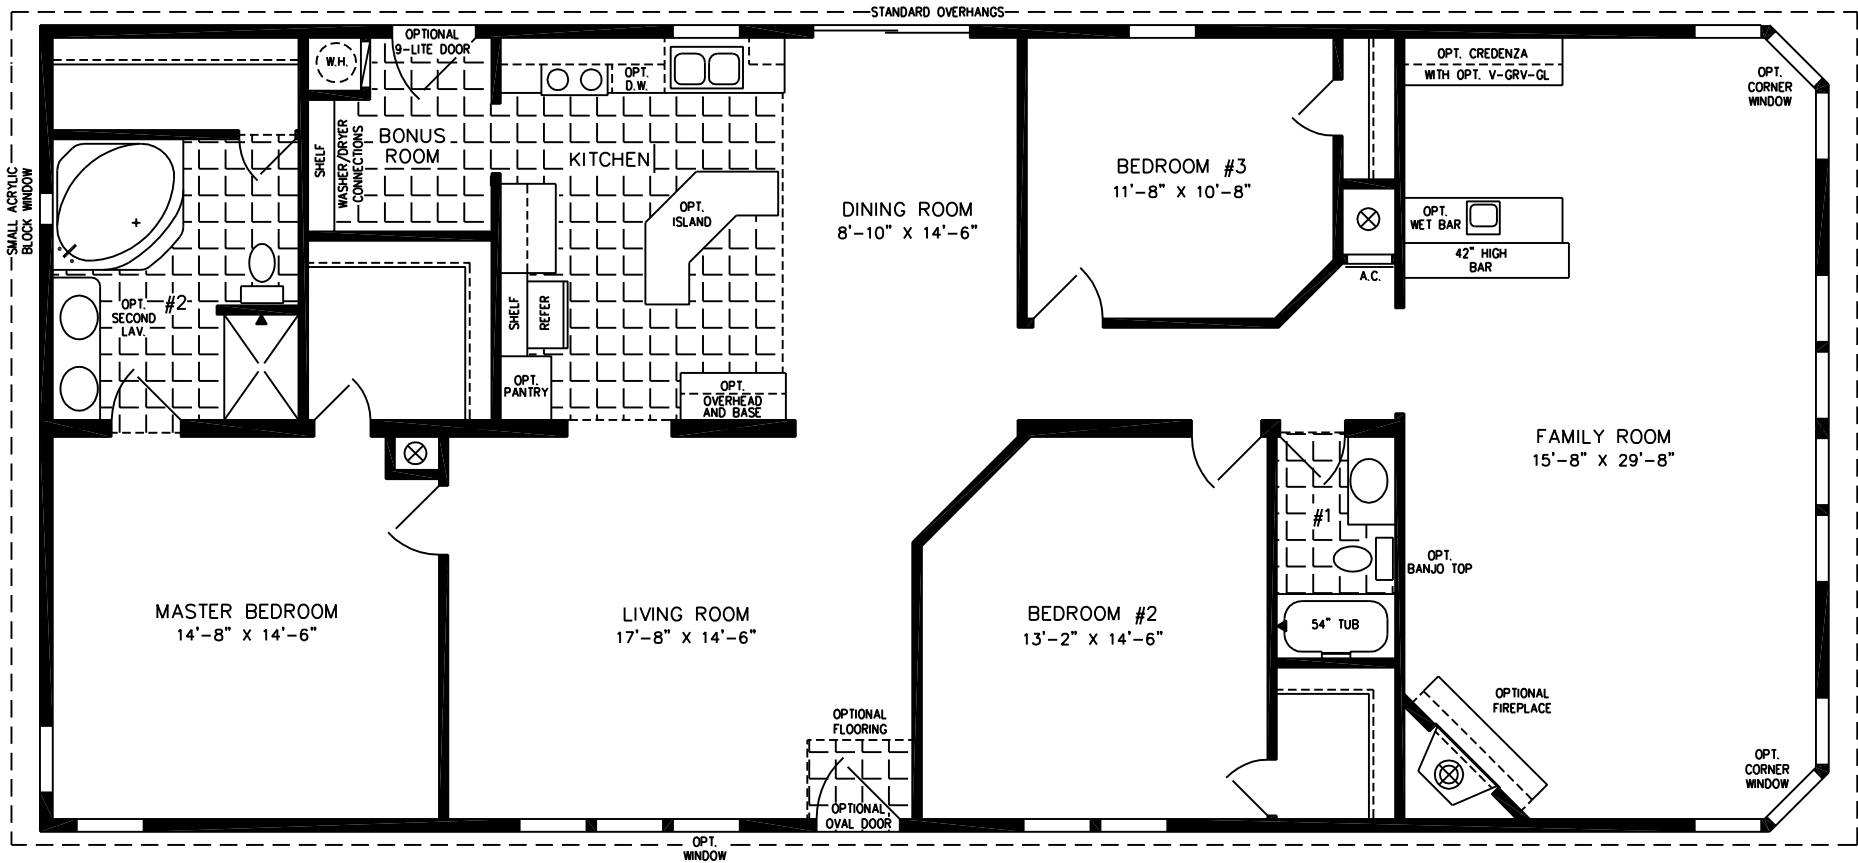

The TNR

32' X 68'
2,085 SQUARE FEET

Model TNR-46815W

2010

(ALL SIZES ARE APPROX.)

DESIGNED FOR ZONES II & III

© 5-10-04

600 Packard Court ■ Safety Harbor, Florida 34695 ■ Telephone (727) 726-1138