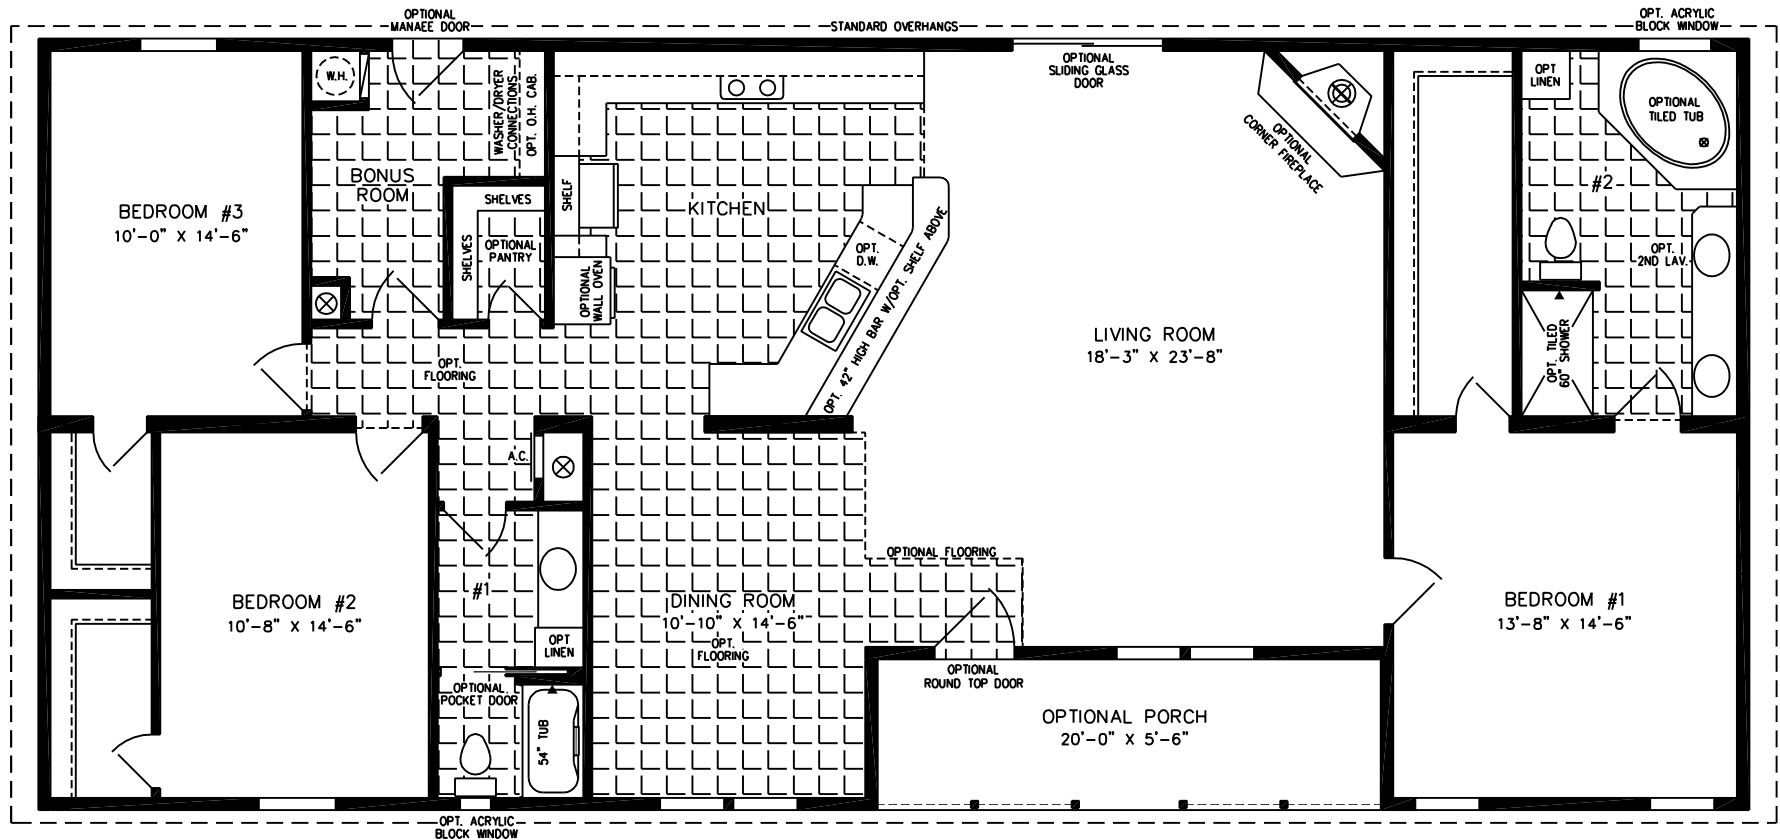

# The TNR

600 Packard Court ■ Safety Harbor, Florida 34695 ■ Telephone (727) 726-1138

**32' X 68'** (INCLUDING OPT. SIDE PORCH)  
1,961 SQUARE FT. (2,085 W/OPT SIDE PORCH)

**Model TNR-46816W**

**2010**

(ALL SIZES ARE APPROX.)  
DESIGNED FOR ZONES II & III