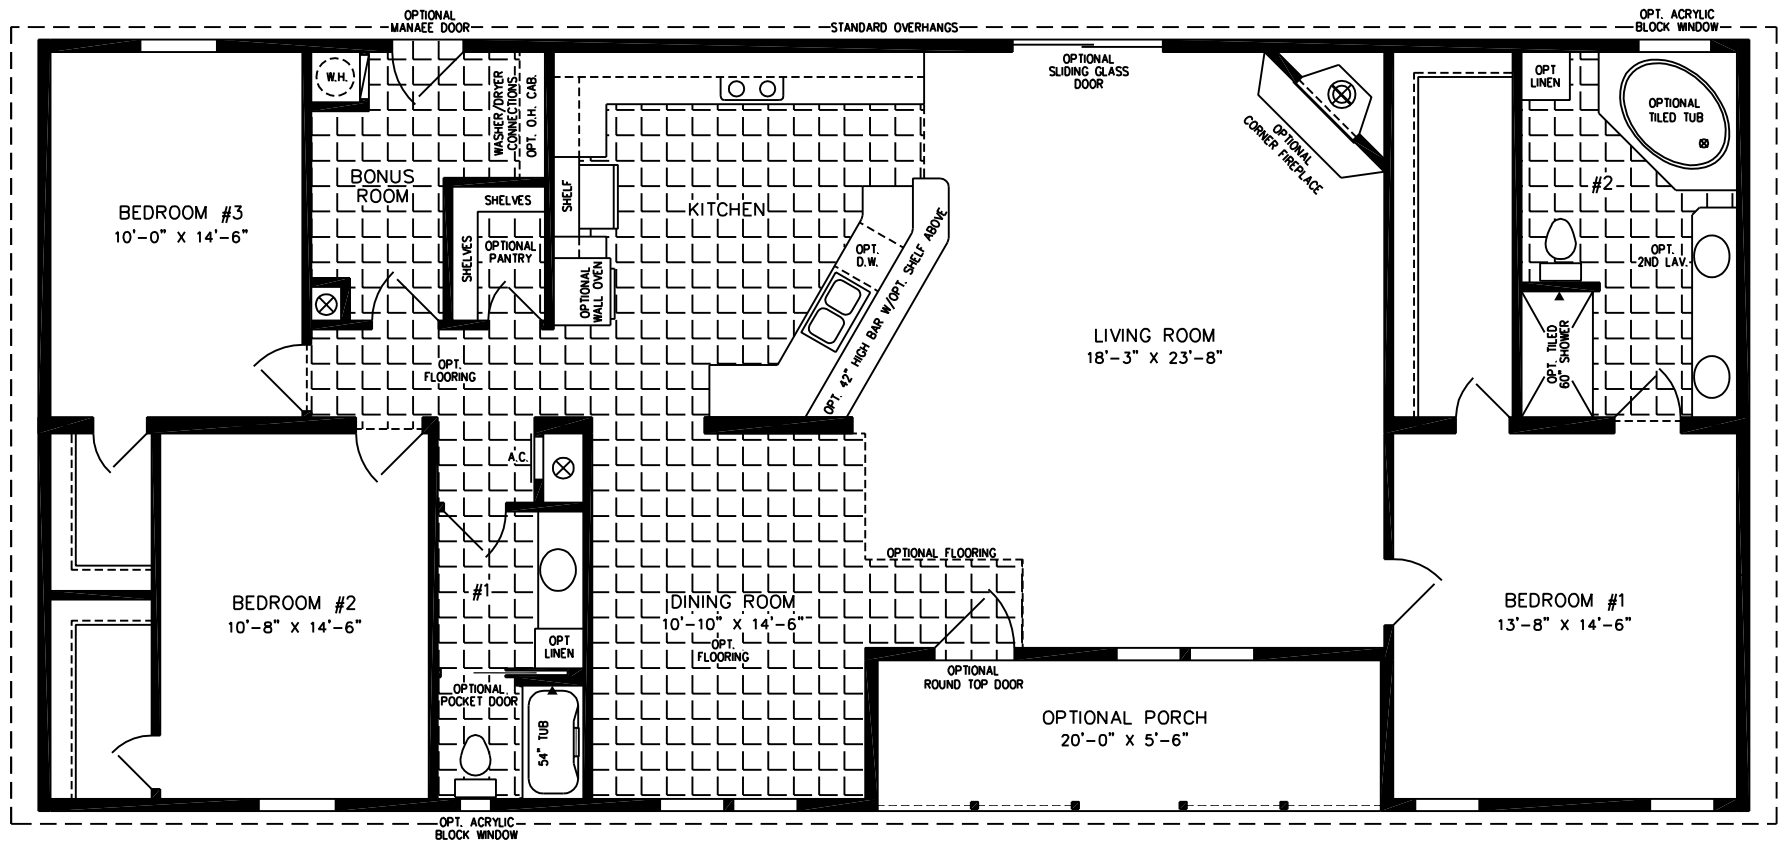

The TNR

600 Packard Court ■ Safety Harbor, Florida 34695 ■ Telephone (727) 726-1138

32' X 68' (INCLUDING OPT. SIDE PORCH)
1,961 SQUARE FT. (2,085 W/OPT SIDE PORCH)

Model TNR-46816W

2010

(ALL SIZES ARE APPROX.)
DESIGNED FOR ZONES II & III