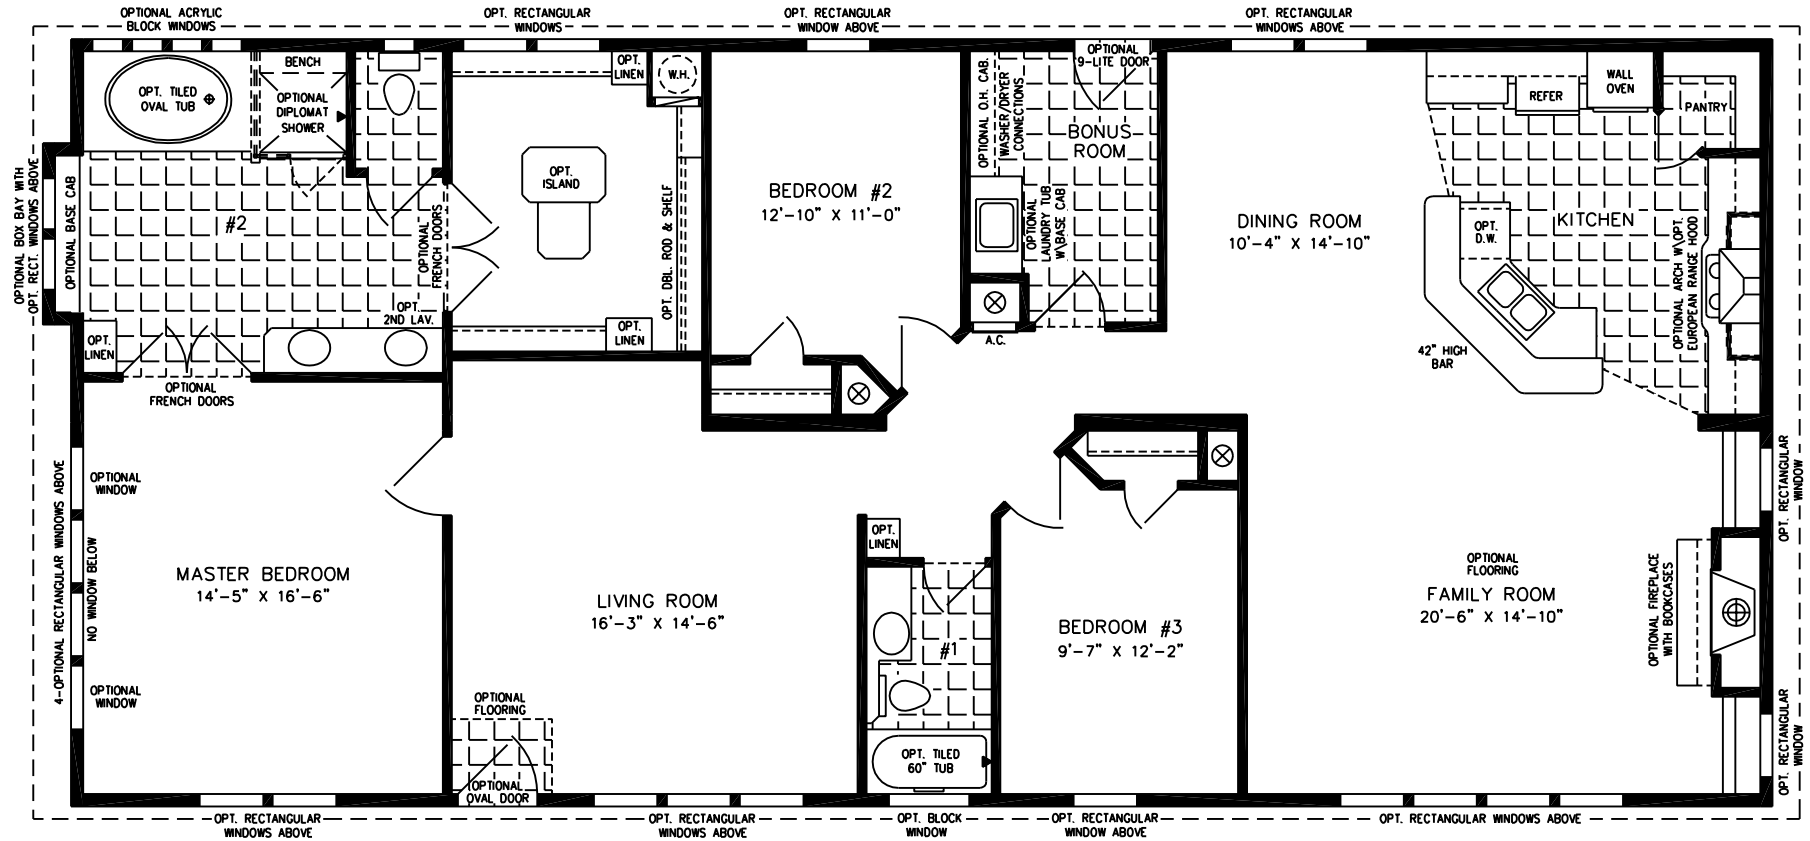

The TNR

32' X 68'

2,085 SQUARE FEET

Model TNR-46817W

2010

(ALL SIZES ARE APPROX.)
DESIGNED FOR ZONES II & III

© 11-05-07

**JACOBSEN
HOMES**