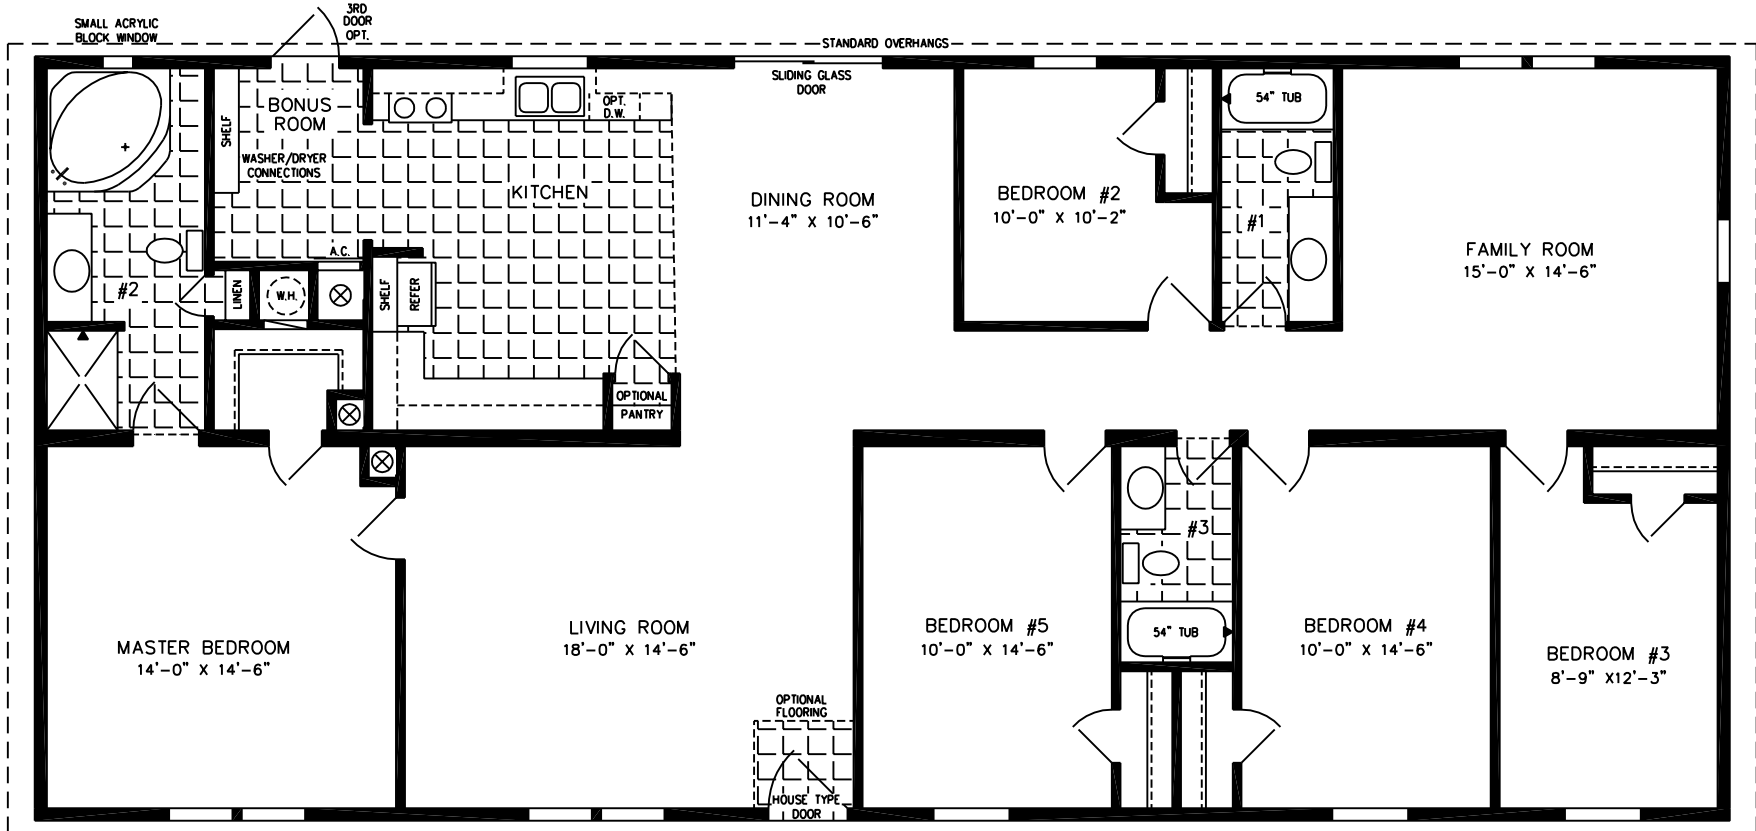

The TNR

32' X 68'

2,085 SQUARE FEET

Model TNR-4686W

2010

(ALL SIZES ARE APPROX.)

DESIGNED FOR ZONES II & III

© 2-6-99