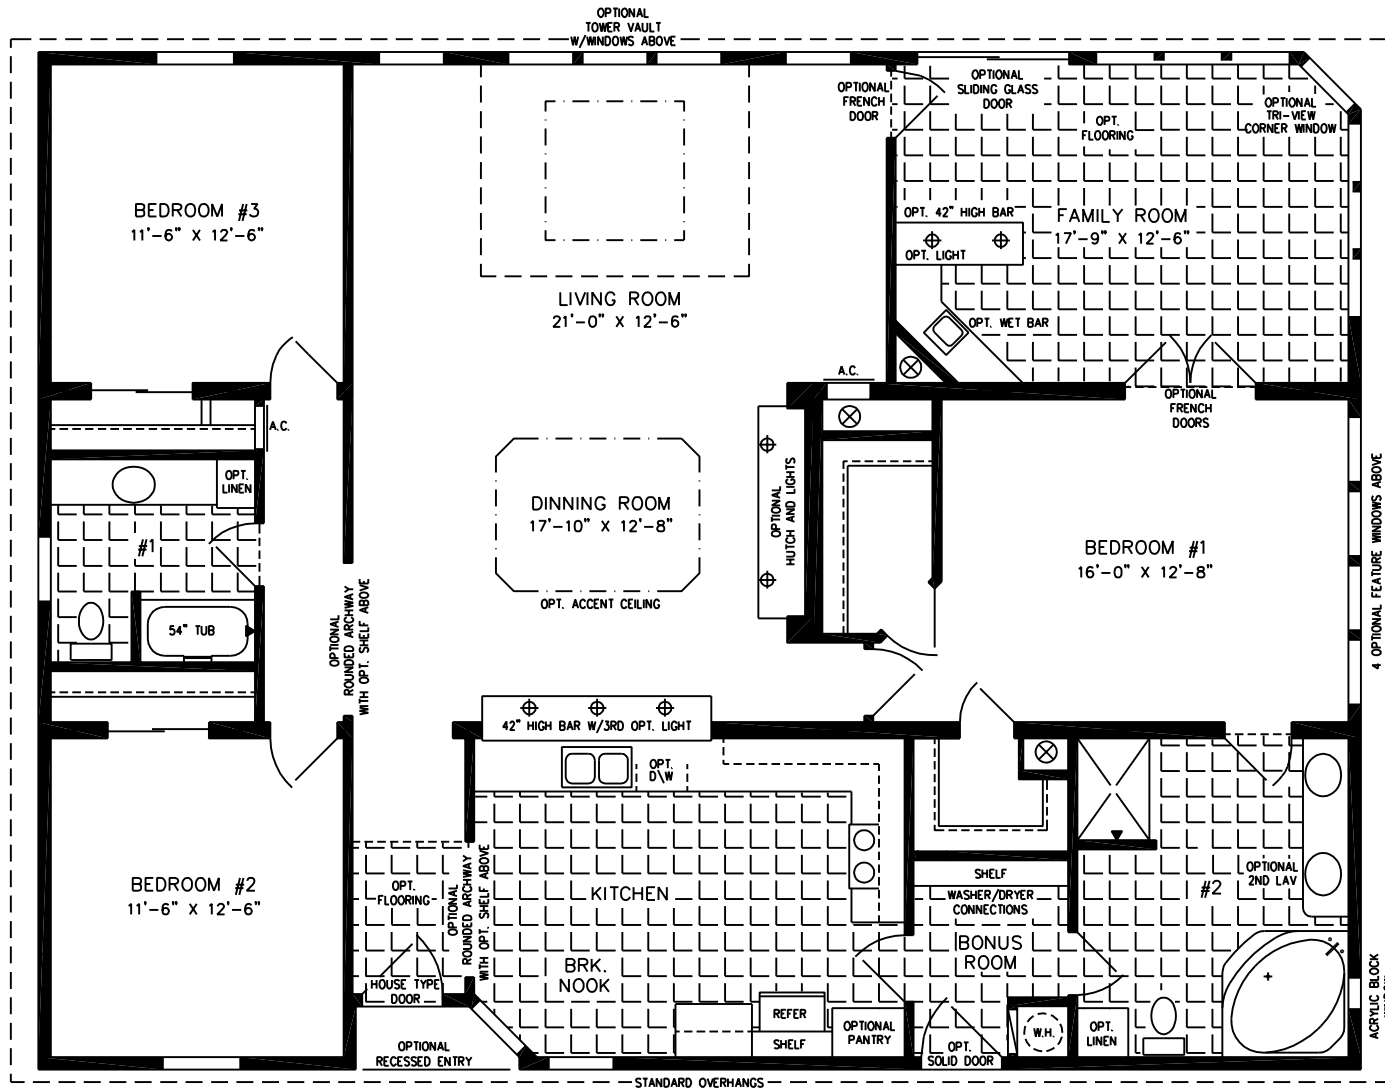

# The TNR

**42' X 52'**  
2,080 SQUARE FEET

## Model TNR-7521

**2010** (ALL SIZES ARE APPROX.)

DESIGNED FOR ZONES II & III © 5-10-04

600 Packard Court ■ Safety Harbor, Florida 34695 ■ Telephone (727) 726-1138