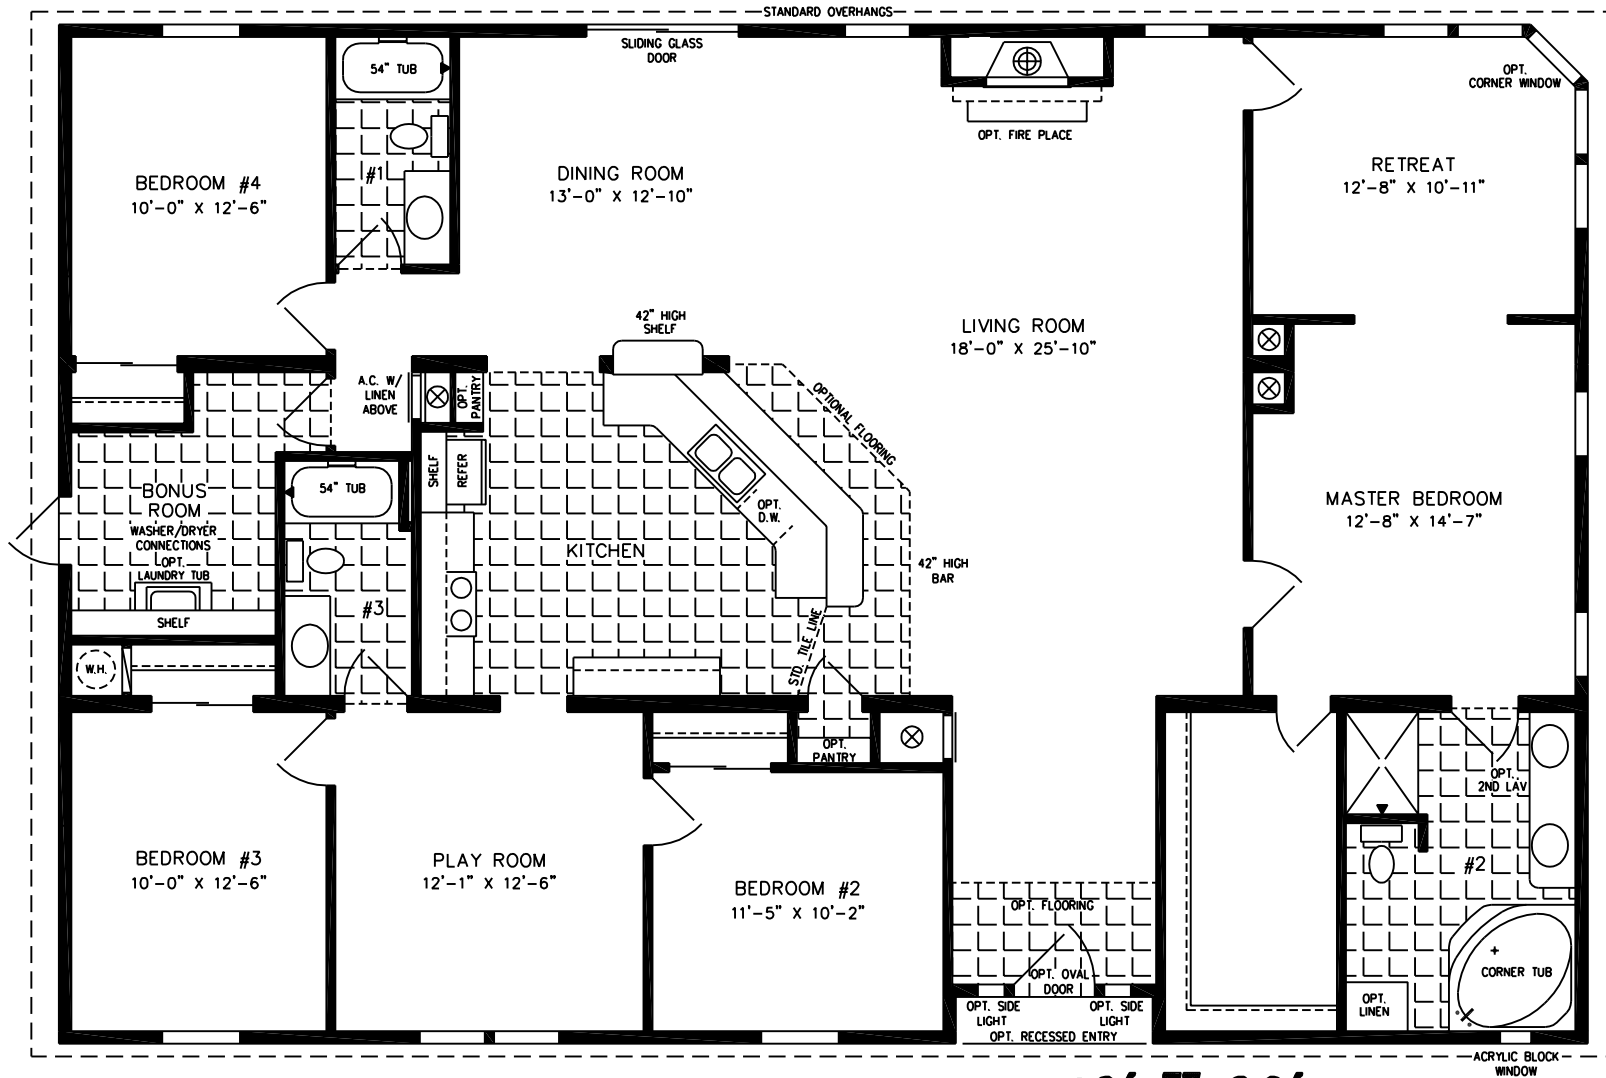

The TNR

42' X 60'
2,460 SQUARE FEET

Model TNR-7604

2010

(ALL SIZES ARE APPROX.)
DESIGNED FOR ZONES II & III © 5-24-99

600 Packard Court ■ Safety Harbor, Florida 34695 ■ Telephone (727) 726-1138