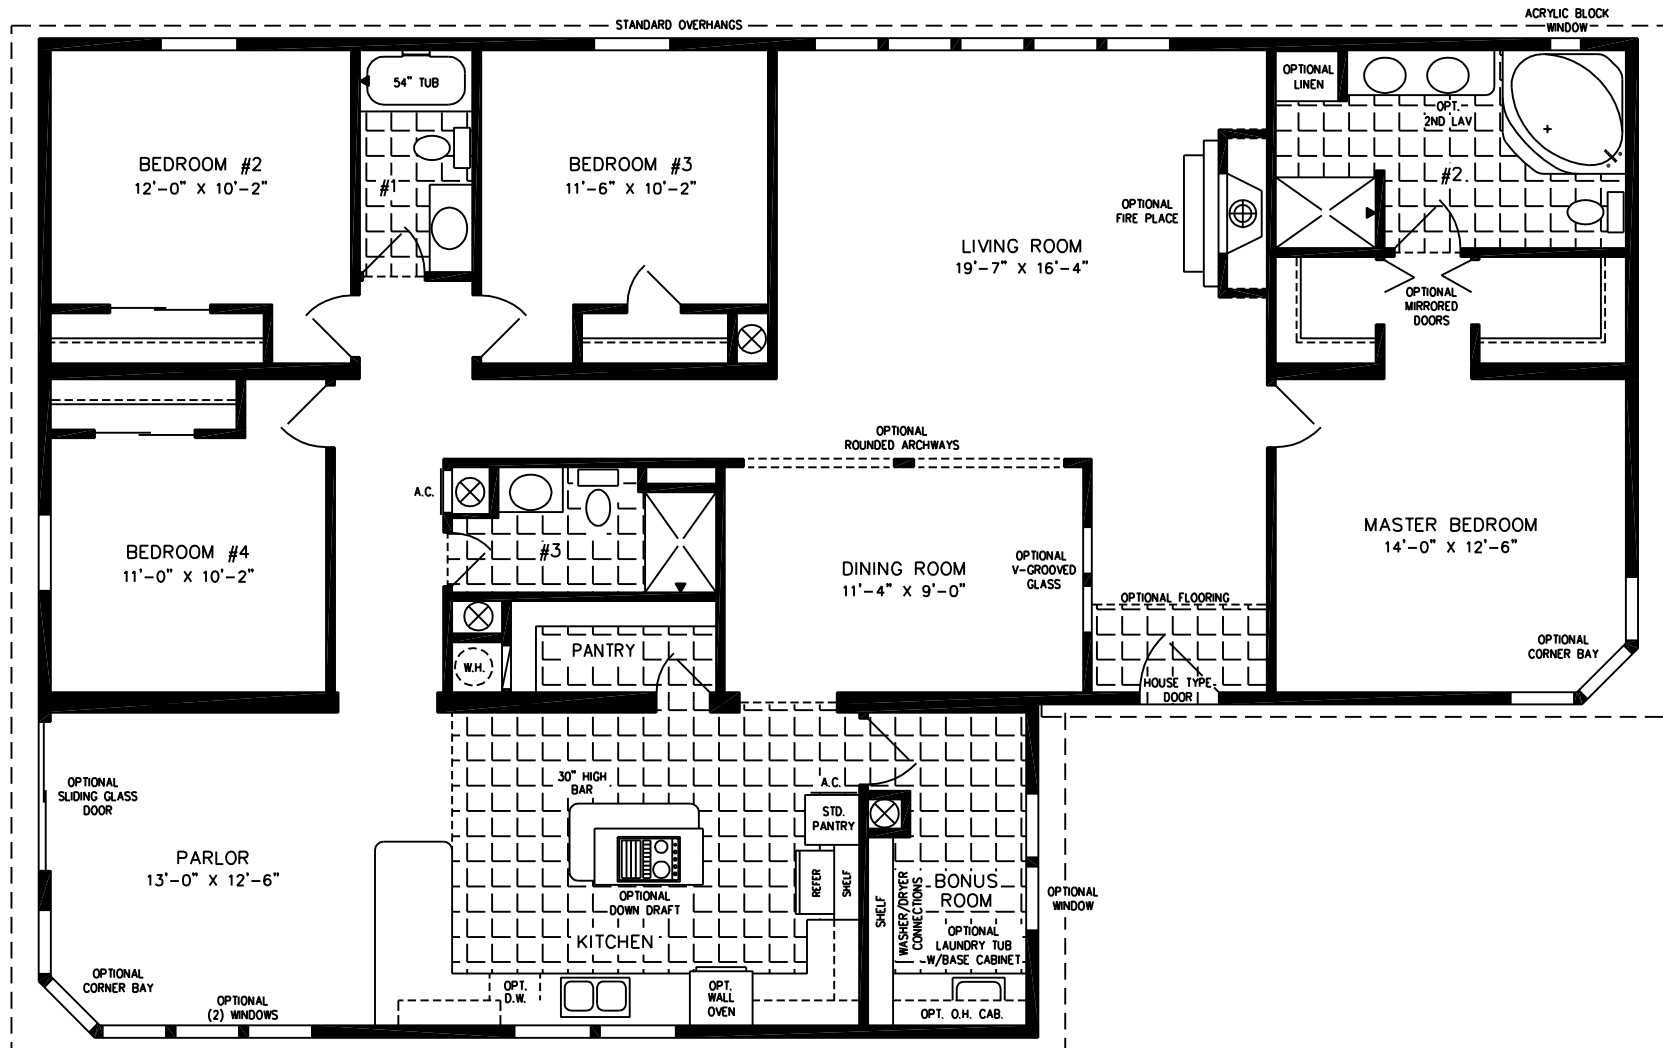

The TNR

42' X 64' X 40'
2,240 SQUARE FEET

Model TNR-7642

2010

(ALL SIZES ARE APPROX.)
DESIGNED FOR ZONES II & III

600 Packard Court ■ Safety Harbor, Florida 34695 ■ Telephone (727) 726-1138