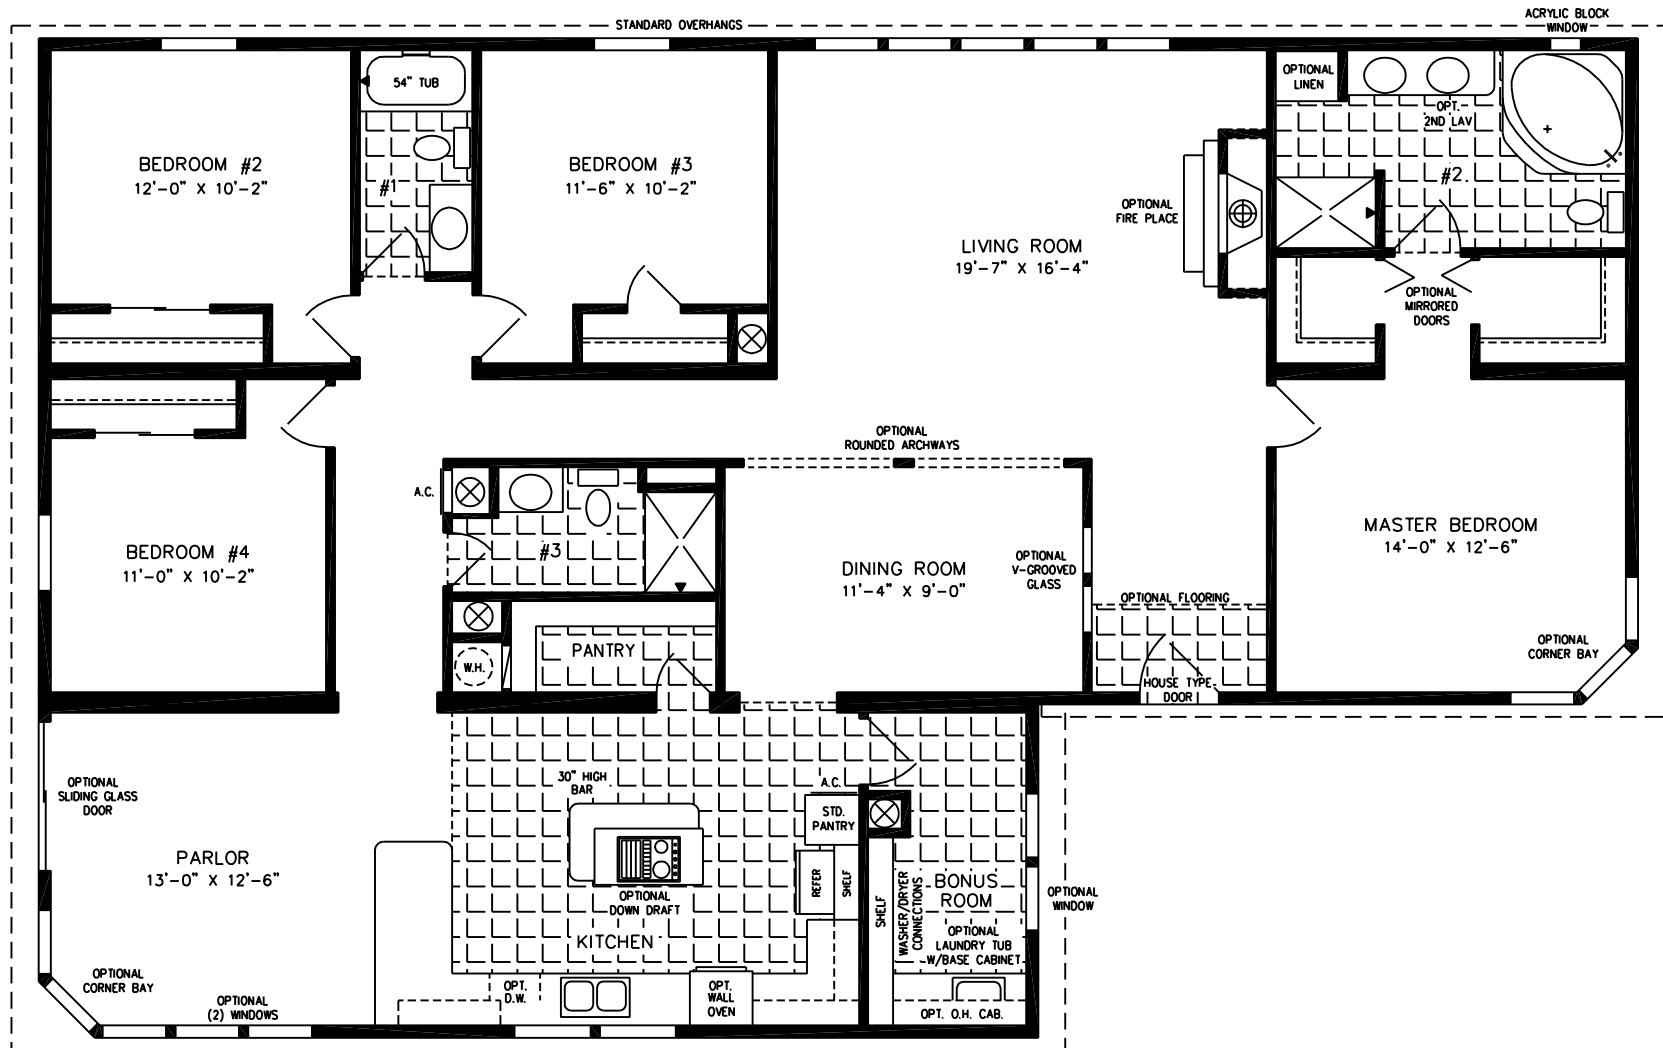

# The TNR

**42' X 64' X 40'**  
2,240 SQUARE FEET

**Model TNR-7642**

**2010**

(ALL SIZES ARE APPROX.)  
DESIGNED FOR ZONES II & III

600 Packard Court ■ Safety Harbor, Florida 34695 ■ Telephone (727) 726-1138