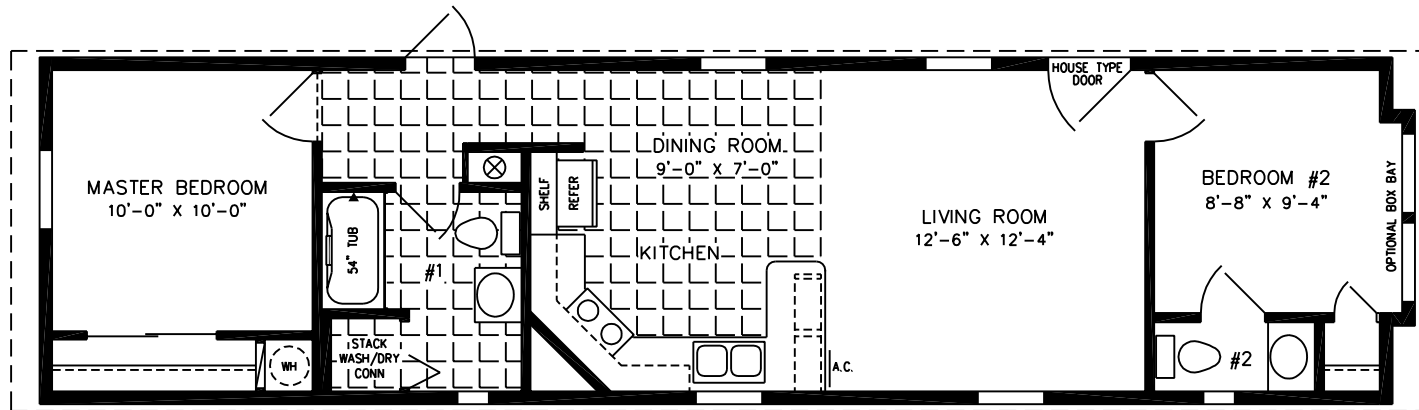

The Imperial

NOTE:

CHECK WITH YOUR SALESPERSON
TO IDENTIFY OPTIONAL ITEMS
THAT ARE ON THIS PRINT.

**JACOBSEN
HOMES**

600 Packard Court ■ Safety Harbor, Florida 34695 ■ Telephone (727) 726-1138

13'-4" X 52'

693 SQUARE FEET

Model ISW-4521

2010

(ALL SIZES ARE APPROX.)
DESIGNED FOR ZONES II & III

© 06-13-09