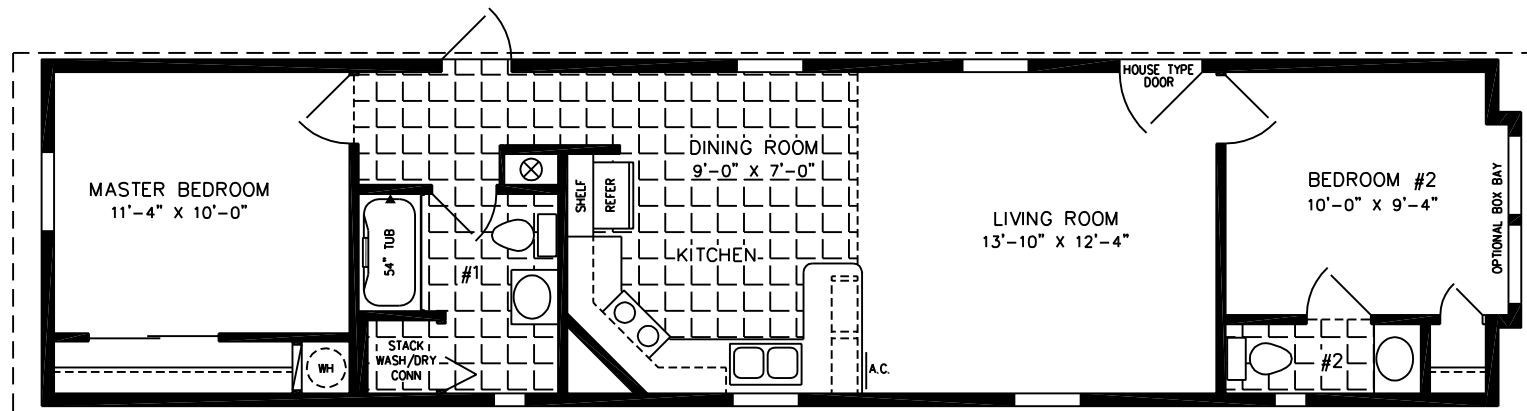

The Imperial

NOTE:

CHECK WITH YOUR SALESPERSON
TO IDENTIFY OPTIONAL ITEMS
THAT ARE ON THIS PRINT.

**JACOBSEN
HOMES**

600 Packard Court ■ Safety Harbor, Florida 34695 ■ Telephone (727) 726-1138

13'-4" X 56'

747 SQUARE FEET

Model ISW-4564

2010

(ALL SIZES ARE APPROX.)
DESIGNED FOR ZONES II & III

© 06-13-09