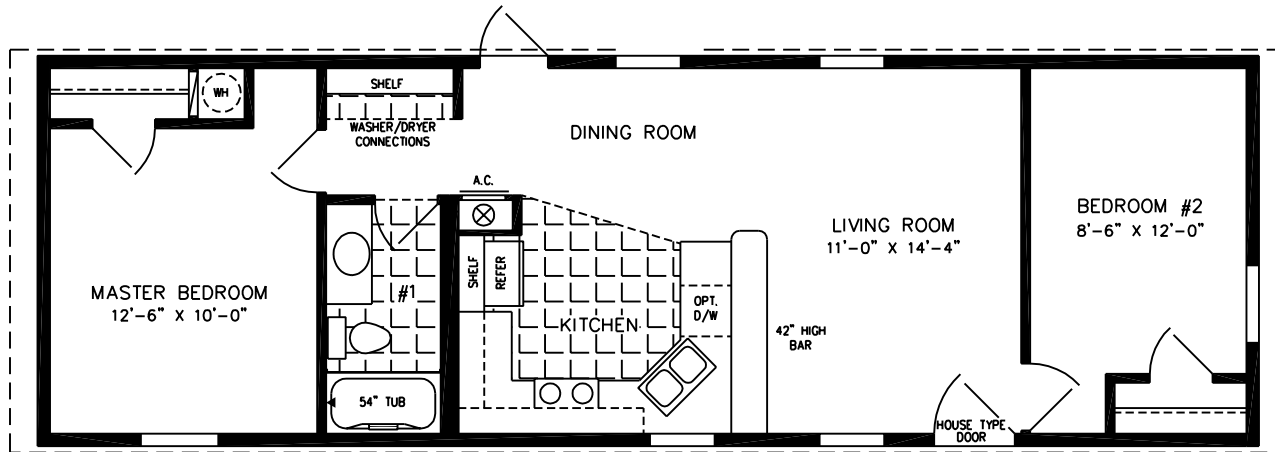

The Imperial

NOTE:
CHECK WITH YOUR SALESPERSON
TO IDENTIFY OPTIONAL ITEMS
THAT ARE ON THIS PRINT.

15'-4" X 48'
736 SQUARE FEET

Model ISWW-4482

2010

(ALL SIZES ARE APPROX.)
DESIGNED FOR ZONES II & III

600 Packard Court ■ Safety Harbor, Florida 34695 ■ Telephone (727) 726-1138