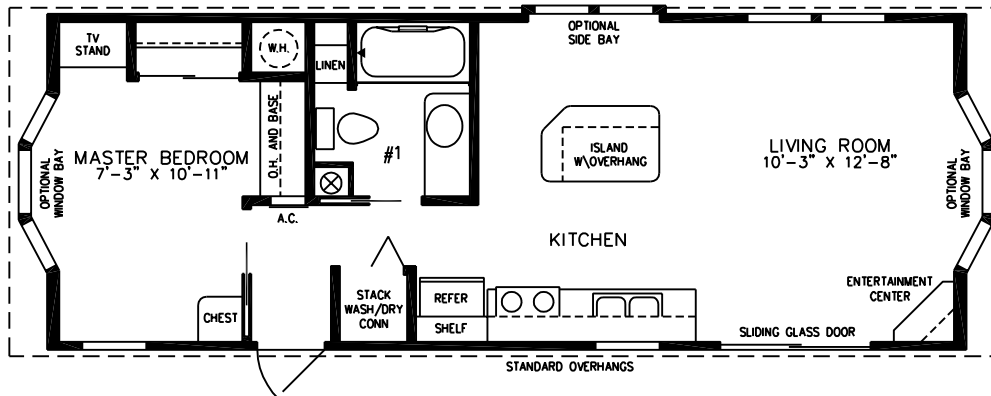

Deloro Cottages

NOTE:
CHECK WITH YOUR SALESPERSON
TO IDENTIFY OPTIONAL ITEMS
THAT ARE ON THIS PRINT.

600 Packard Court ■ Safety Harbor, Florida 34695 ■ Telephone (727) 726-1138

13'-4" X 36'-6"

486 SQUARE FEET

Model DC-1361-P

2010

(ALL SIZES ARE APPROX.)
DESIGNED FOR ZONES II & III

© 05-29-08