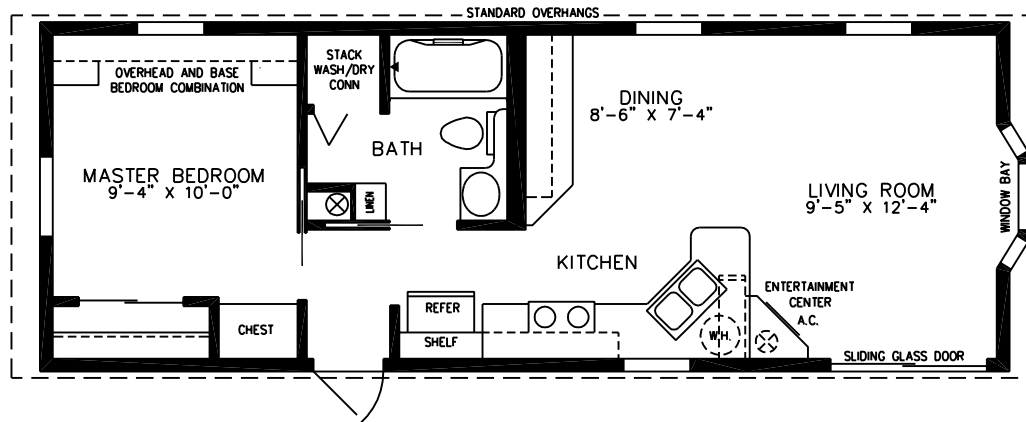

Deloro Cottages

NOTE:

CHECK WITH YOUR SALESPERSON
TO IDENTIFY OPTIONAL ITEMS
THAT ARE ON THIS PRINT.

13'-4" X 37'

497 SQUARE FEET

Model DC-1371

2010

(ALL SIZES ARE APPROX.)
DESIGNED FOR ZONES II & III