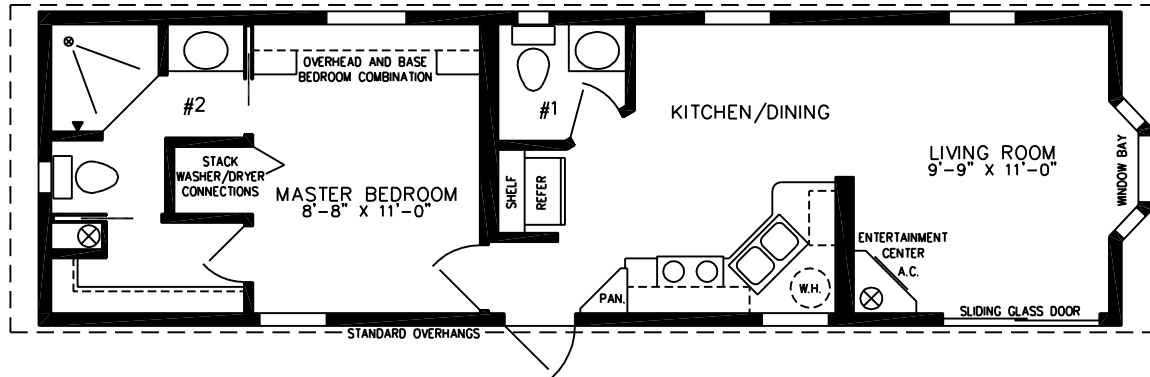

Deloro Cottages

NOTE:

CHECK WITH YOUR SALESPERSON
TO IDENTIFY OPTIONAL ITEMS
THAT ARE ON THIS PRINT.

12' X 41'-4"

496 SQUARE FEET

Model DC-1411

2010

(ALL SIZES ARE APPROX.)
DESIGNED FOR ZONES II & III