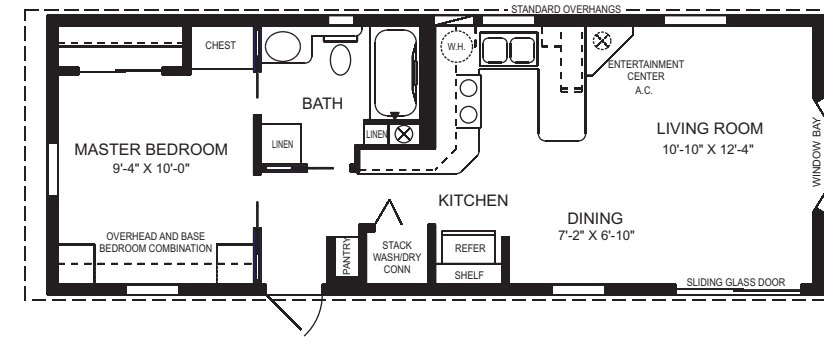

### Exceptional Features

- Architectural Shingles
- Hardy Board Fascia
- Knockdown-Finish Ceilings
- 2x8 Transverse Floors, on 16" Centers
- Walls and Roof Rafters on 16" Centers
- Sliding Glass or House-type Front Door
- Thermal Pane Windows
- Safe Guard Smoke Alarm
- Silent Rocker Wall Switches
- 2" Blinds on Windows/PVC Verticals on SGD's
- Vinyl Flooring in Wet Area/Carpet in LR, DR & Bedroom
- Colonial Doors with Lever Handles
- Washer and Dryer Hook-ups
- 18 Cu Ft Refrigerator
- Deep Double Bowl Stainless Steel Kitchen Sink
- Track Lighting in Kitchen
- Tile Back-splash on Counters
- China Bath Lavatory
- Elongated Porcelain Commode
- Built in Cabinets (see floor plan)

### Popular Options

- Tape and Textured Drywall
- Tile or Laminate Flooring
- Tile Showers
- Recessed Trey Ceiling
- Appliance Packages
- Furniture Packages
- Window Valances
- Side Window Bay
- Exterior Window Lineals
- Porch
- Metal Roof
- Corian Counter-tops
- Granite Counter-tops
- Oval Glass Front Door
- Berber Carpet
- Full Tile Backsplash
- Lazy Susan
- Accordion Door
- Camerist Kitchen Faucet
- Kingsley Bath Faucets

**Model DC-1371**  
13'-4" X 37'  
(497 Sq. Ft.)

**Model DC-1372**  
13'-4" X 37'  
(497 Sq. Ft.)

**Model DC-1373**  
13'-4" X 37'  
(493 Sq. Ft.)  
with porch  
13'-4" X 42'-4"  
(564 Sq. Ft.)

**Model DC-1361-P**  
13'-4" X 36'-6"  
(486 Sq. Ft.)

**Model DC-1411**  
12' X 41'-4"  
(496 Sq. Ft.)

**Model DC-3371-P**  
13'-4" X 36'-11"  
(492 Sq. Ft.)

**Model DC-4371**  
13'-4" X 37'-4"  
(498 Sq. Ft.)  
with porch  
13'-4" X 42'  
(560 Sq. Ft.)