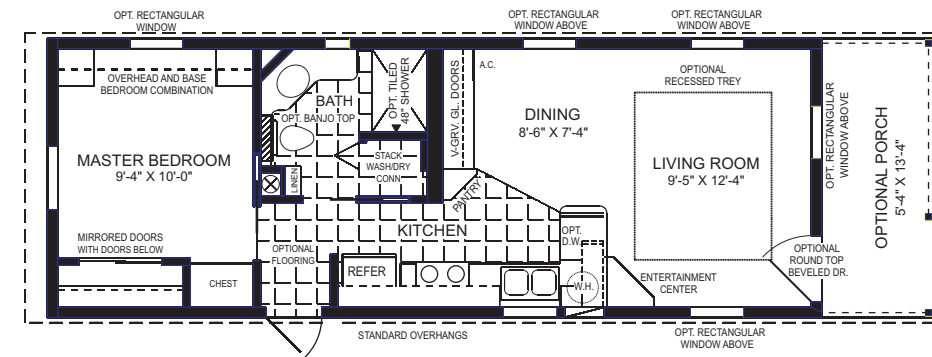

### Popular Options

- Tape and Textured Drywall
- Tile or Laminate Flooring
- Tile Showers
- Recessed Trey Ceiling
- Appliance Packages
- Furniture Packages
- Window Valances
- Side Window Bay
- Exterior Window Lineals
- Porch
- Metal Roof
- Corian Counter-tops
- Granite Counter-tops
- Oval Glass Front Door
- Berber Carpet
- Full Tile Backsplash
- Lazy Susan
- Accordion Door
- Camerist Kitchen Faucet
- Kingsley Bath Faucets

**Model DC-1371**  
13'-4" X 37'  
(497 Sq. Ft.)

**Model DC-1372**  
13'-4" X 37'  
(497 Sq. Ft.)

**Model DC-1373**  
13'-4" X 37'  
(493 Sq. Ft.)  
with porch  
13'-4" X 42'-4"  
(564 Sq. Ft.)

**Model DC-1361-P**  
13'-4" X 36'-6"  
(486 Sq. Ft.)

**Model DC-1411**  
12' X 41'-4"  
(496 Sq. Ft.)

**Model DC-3371-P**  
13'-4" X 36'-11"  
(492 Sq. Ft.)

**Model DC-4371**  
13'-4" X 37'-4"  
(498 Sq. Ft.)  
with porch  
13'-4" X 42'  
(560 Sq. Ft.)