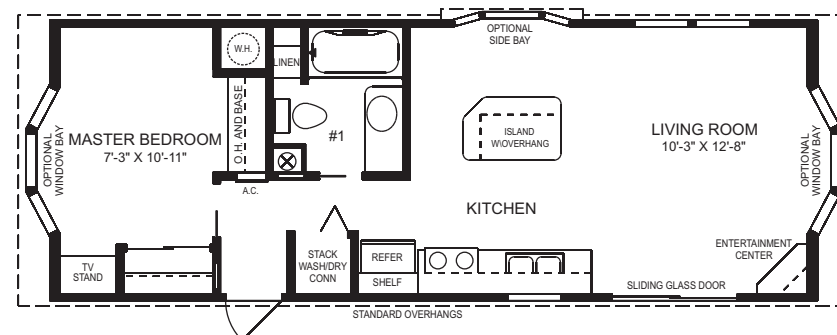

### Popular Options

- Tape and Textured Drywall
- Tile or Laminate Flooring
- Tile Showers
- Recessed Trey Ceiling
- Appliance Packages
- Furniture Packages
- Window Valances
- Side Window Bay
- Exterior Window Lineals
- Porch
- Metal Roof
- Corian Counter-tops
- Granite Counter-tops
- Oval Glass Front Door
- Berber Carpet
- Full Tile Backsplash
- Lazy Susan
- Accordion Door
- Camerist Kitchen Faucet
- Kingsley Bath Faucets

**Model DC-1371**  
13'-4" X 37'  
(497 Sq. Ft.)

**Model DC-1372**  
13'-4" X 37'  
(497 Sq. Ft.)

**Model DC-1373**  
13'-4" X 37'  
(493 Sq. Ft.)  
with porch  
13'-4" X 42'-4"  
(564 Sq. Ft.)

**Model DC-1361-P**  
13'-4" X 36'-6"  
(486 Sq. Ft.)

**Model DC-1411**  
12' X 41'-4"  
(496 Sq. Ft.)

**Model DC-3371-P**  
13'-4" X 36'-11"  
(492 Sq. Ft.)

**Model DC-4371**  
13'-4" X 37'-4"  
(498 Sq. Ft.)  
with porch  
13'-4" X 42'  
(560 Sq. Ft.)