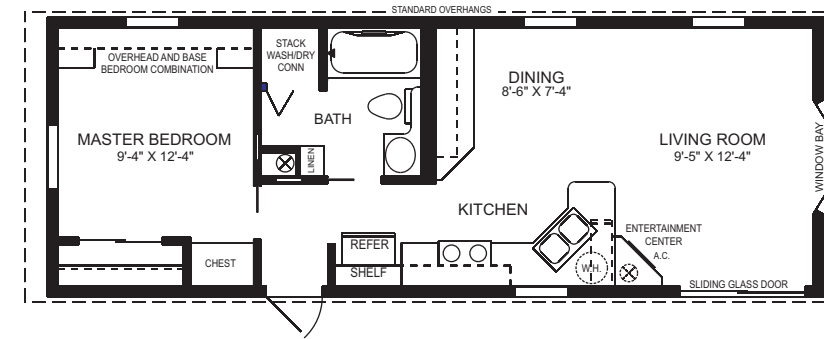

### Exceptional Features

- Architectural Shingles
- Hardy Board Fascia
- Knockdown-Finish Ceilings
- 2x8 Transverse Floors, on 16" Centers
- Walls and Roof Rafters on 16" Centers
- Sliding Glass or House-type Front Door
- Thermal Pane Windows
- Safe Guard Smoke Alarm
- Silent Rocker Wall Switches
- 2" Blinds on Windows/PVC Verticals on SGD's
- Vinyl Flooring in Wet Area/Carpet in LR, DR & Bedroom
- Colonial Doors with Lever Handles
- Washer and Dryer Hook-ups
- 18 Cu Ft Refrigerator
- Deep Double Bowl Stainless Steel Kitchen Sink
- Track Lighting in Kitchen
- Tile Back-splash on Counters
- China Bath Lavatory
- Elongated Porcelain Commode
- Built in Cabinets (see floor plan)

**Model DC-1371**  
13'-4" X 37'  
(497 Sq. Ft.)

**Model DC-1372**  
13'-4" X 37'  
(497 Sq. Ft.)

**Model DC-1373**  
13'-4" X 37'  
(493 Sq. Ft.)  
with porch  
13'-4" X 42'-4"  
(564 Sq. Ft.)

**Model DC-1361-P**  
13'-4" X 36'-6"  
(486 Sq. Ft.)

**Model DC-1411**  
12' X 41'-4"  
(496 Sq. Ft.)

**Model DC-3371-P**  
13'-4" X 36'-11"  
(492 Sq. Ft.)

**Model DC-4371**  
13'-4" X 37'-4"  
(498 Sq. Ft.)  
with porch  
13'-4" X 42'  
(560 Sq. Ft.)