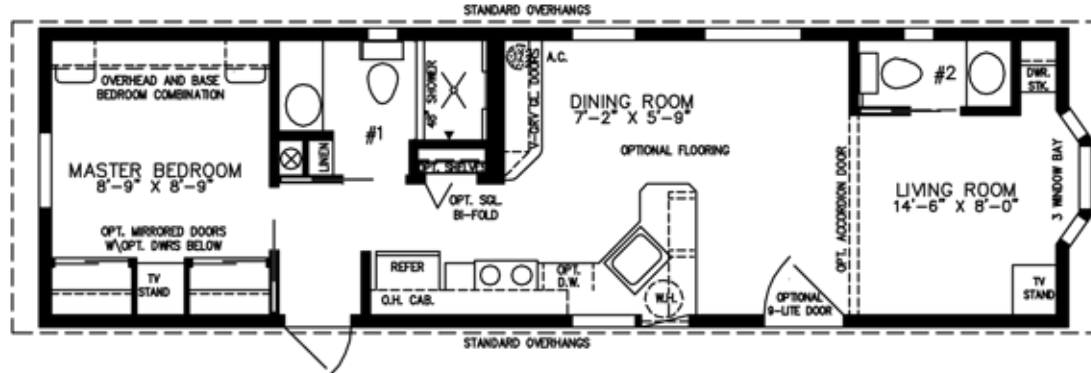

Deloro Cottages

NOTE:

CHECK WITH YOUR SALESPERSON
TO IDENTIFY OPTIONAL ITEMS
THAT ARE ON THIS PRINT.

600 Packard Court ■ Safety Harbor, Florida 34695 ■ Telephone (727) 726-1138

12' X 41'-4"

496 SQUARE FEET

Model DC-4411-214

2012

(ALL SIZES ARE APPROX.)
DESIGNED FOR ZONES II & III

© 03-25-08