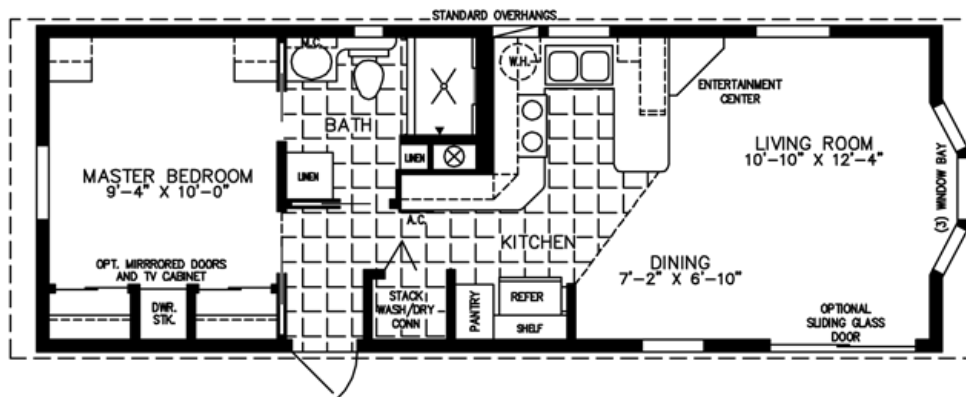

The Imperial Cottage

600 Packard Court ■ Safety Harbor, Florida 34695 ■ Telephone (727) 726-1138

13'-4" X 37'-0"
493 SQUARE FEET

Model IMC-1372

2012

(ALL SIZES ARE APPROX.)
DESIGNED FOR ZONES II & III