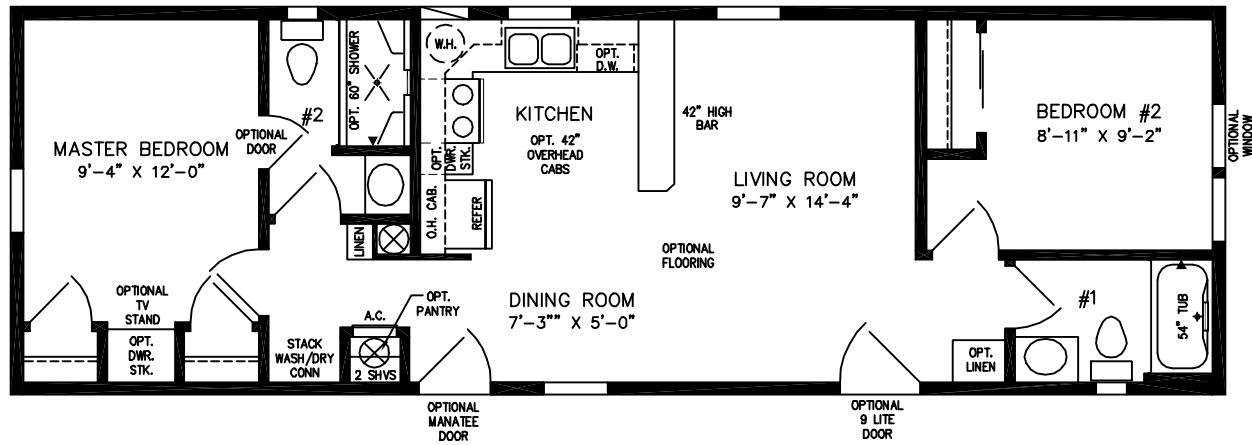

The Bimini

NOTE:
CHECK WITH YOUR SALESPERSON
TO IDENTIFY OPTIONAL ITEMS
THAT ARE ON THIS PRINT.

Citrus Homes / Meadowood Homes of Florida, Inc.

Clearwater Location

6030 Ulmerton Rd.

Clearwater, FL. 33760

727-535-5262

Bradenton Location

5327 14th St. W

Bradenton FL. 33760

941-758-3633

16' X 48'

736 SQUARE FEET

Model CP-2678-

2018

(ALL SIZES ARE APPROX.)
DESIGNED FOR ZONES II & III

Visit Us Online at www.MyJacobsenHomes.com