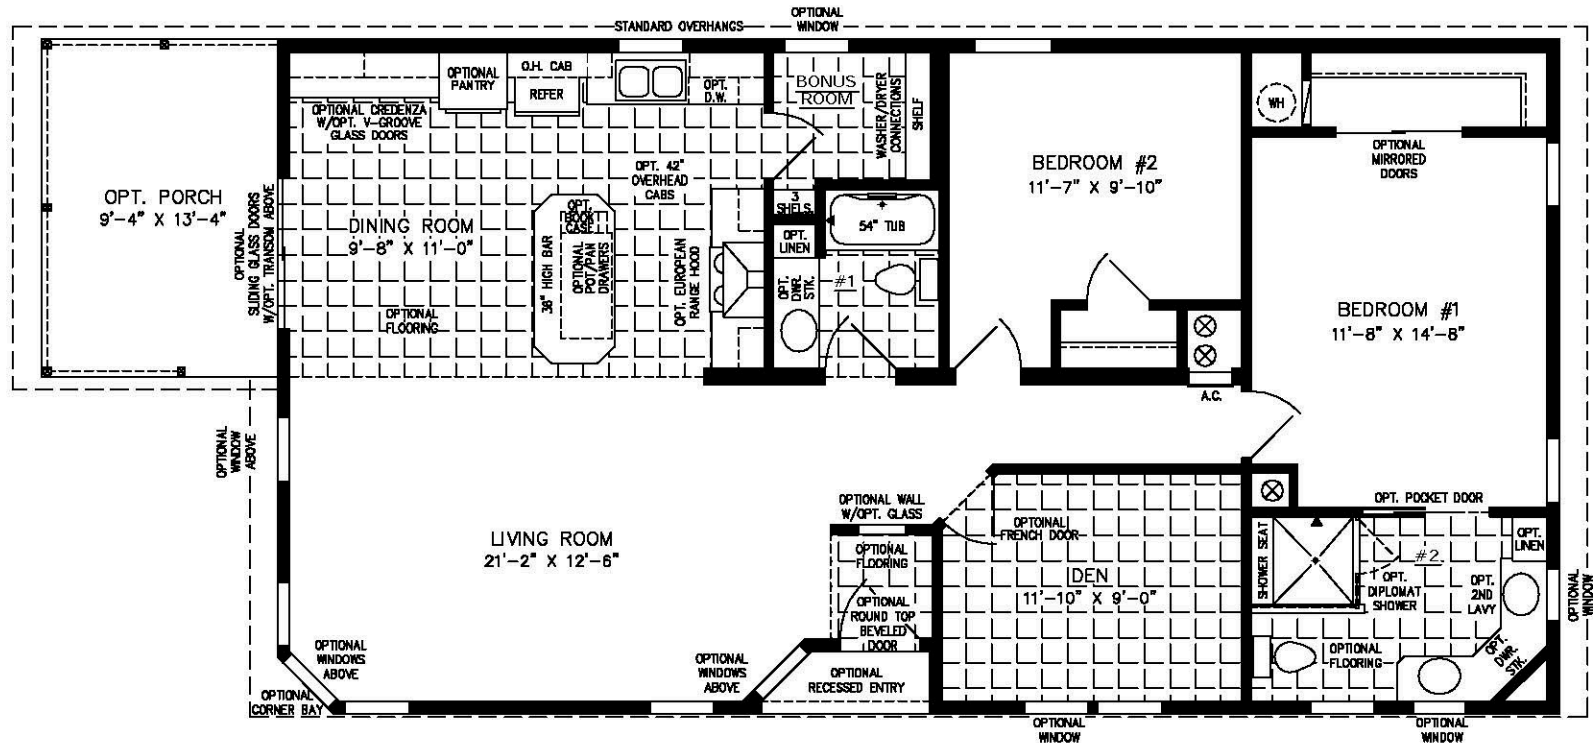

The Bayshore

Citrus Homes / Meadowood Homes of Florida, Inc.

Clearwater Location

6030 Ulmerton Rd.

Clearwater, FL. 33760

727-535-5262

Bradenton Location

5327 14th St. W

Bradenton FL. 33760

941-758-3633

28' X 50'-8"

28' X 60' / 50'-8" INC. OPT. PORCH)

1,351 SQUARE FT. (1,475 W/OPT. PORCH)

Model TNR-5501B-921

2014

(ALL SIZES ARE APPROX.)
DESIGNED FOR ZONES II & III

Visit Us Online at www.MyJacobsenHomes.com