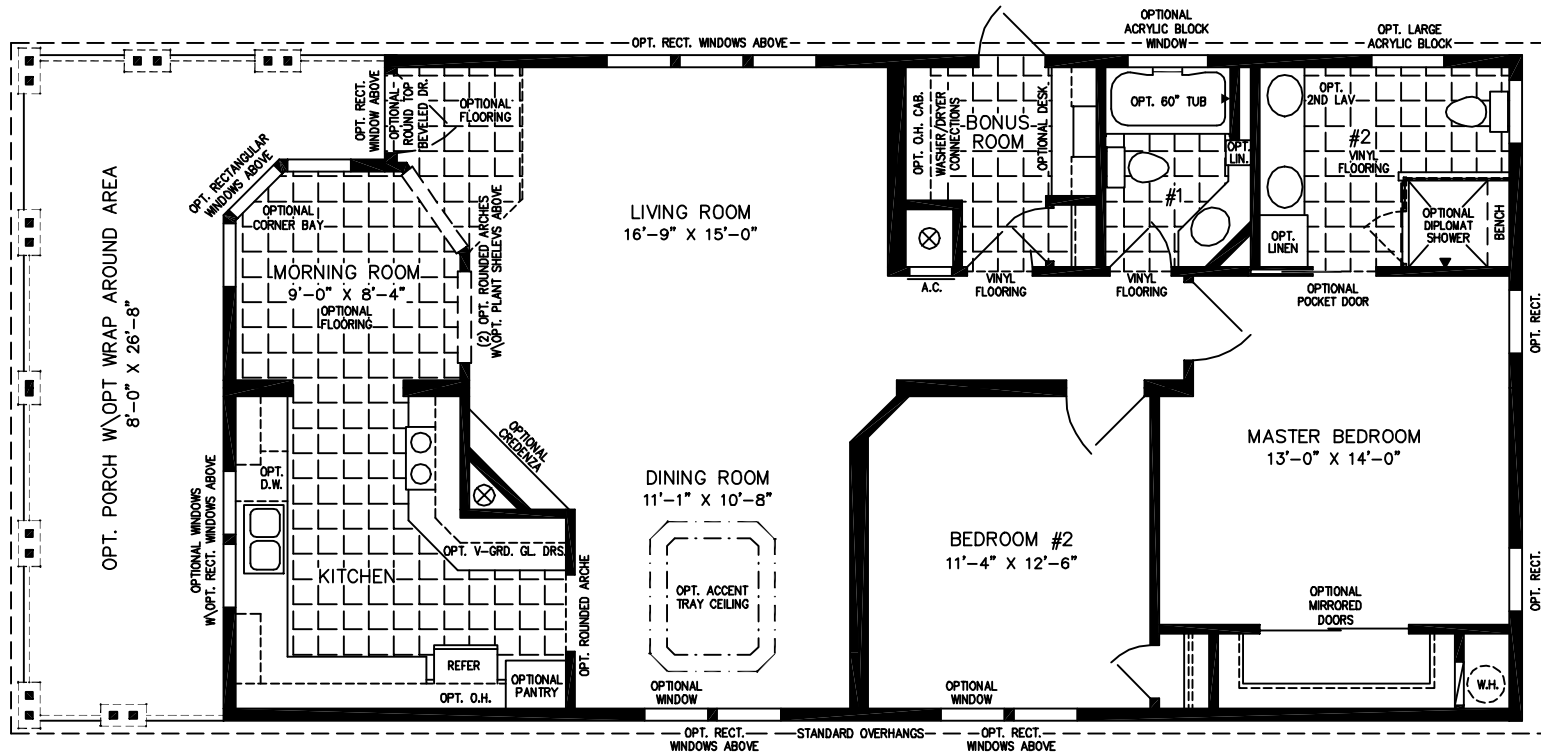

The Sanibel

Citrus Homes / Meadowood Homes of Florida, Inc

BRADENTON LOCATION
5327 14TH ST. W.
BRADENTON, FL 34207
941-758-3633

CLEARWATER LOCATION
6030 ULMERTON RD.
CLEARWATER, FL. 33760
727-535-5262

28' X 52'

(28' X 60' INCL. OPT. PORCH)
1,387 SQUARE FT. (1,600 W/OPT. PORCH)

Model CP-1921-602

2010

(ALL SIZES ARE APPROX.)
DESIGNED FOR ZONES II & III

VISIT US ONLINE AT WWW.MYJACOBSENHOMES.COM

© 08-25-08