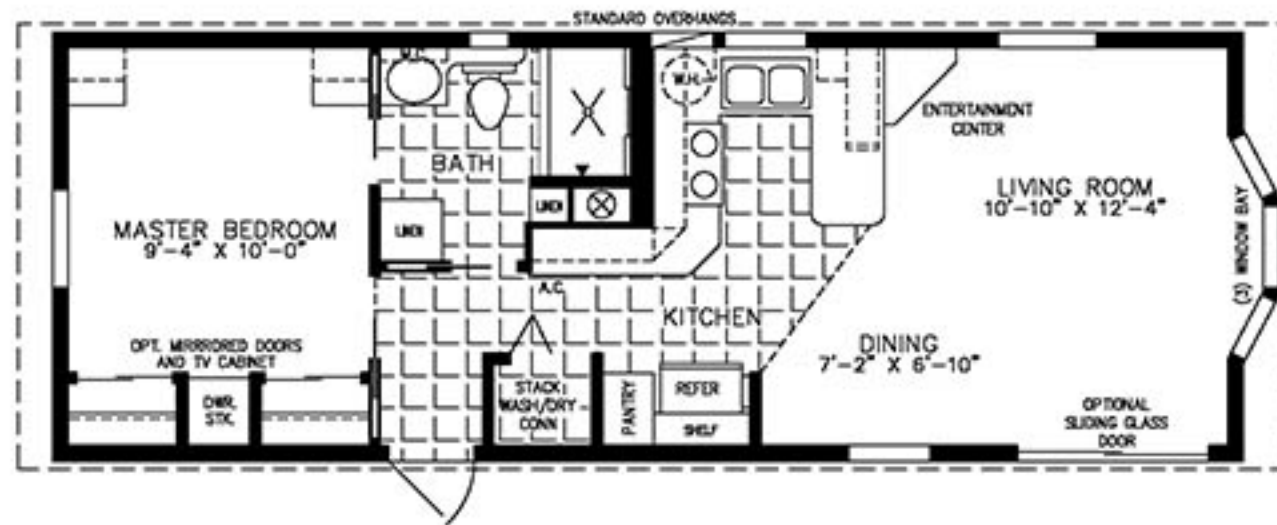

The Imperial Cottage

MY JACOBSEN HOMES

CLEARWATER LOCATION
6030 Ulmerton Rd.
Clearwater, FL 33760
(727) 535-5262

BRADENTON LOCATION
5327 14th St. W
Bradenton, FL 34207
(941) 758-3633

VISIT US ONLINE AT:
WWW.MYJACOBSENHOMES.COM

13'-4" X 37'-0"
193 SQUARE FEET

Model IMC-1372

2020

(ALL SIZES ARE APPROX.)
DESIGNED FOR ZONES II & III

© 11-06-08