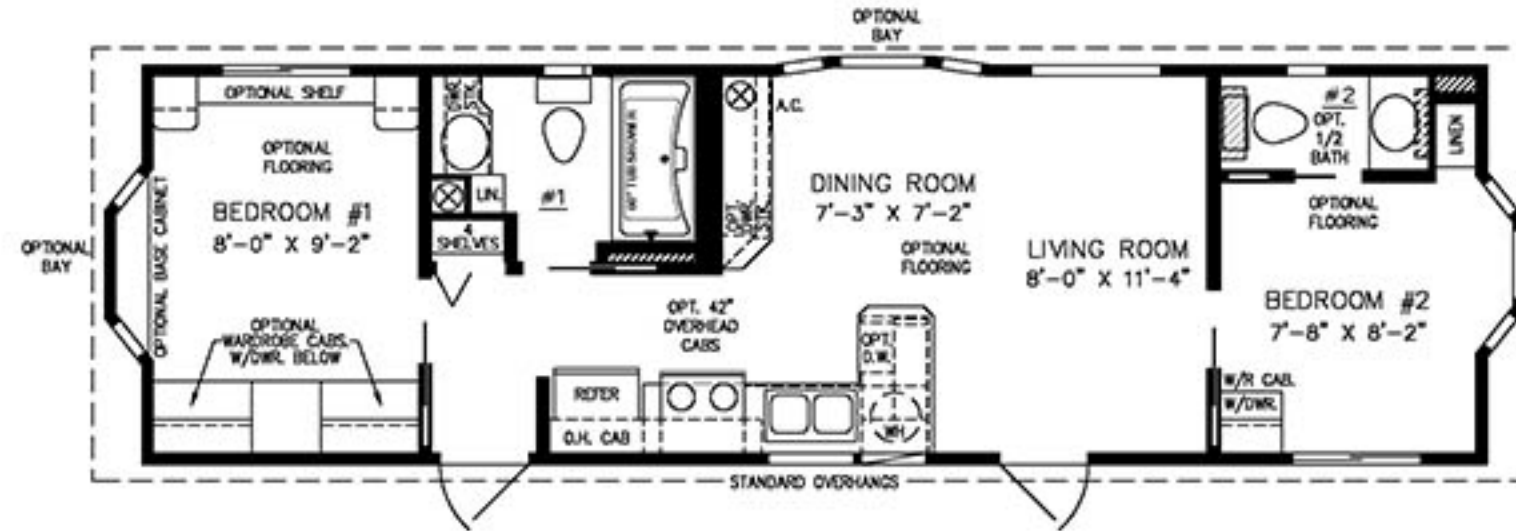

The Imperial Cottage

MY JACOBSEN HOMES

CLEARWATER LOCATION
6030 Ulmerton Rd.
Clearwater, FL 33760
(727) 535-5262

BRADENTON LOCATION
5327 14th St. W
Bradenton, FL 34207
(941) 758-3633

12' X 40'-5"
485 SQUARE FEET

Model IMC-4412P-496

2020

(ALL SIZES ARE APPROX.)
DESIGNED FOR ZONES II & III

VISIT US ONLINE AT:
WWW.MYJACOBSENHOMES.COM