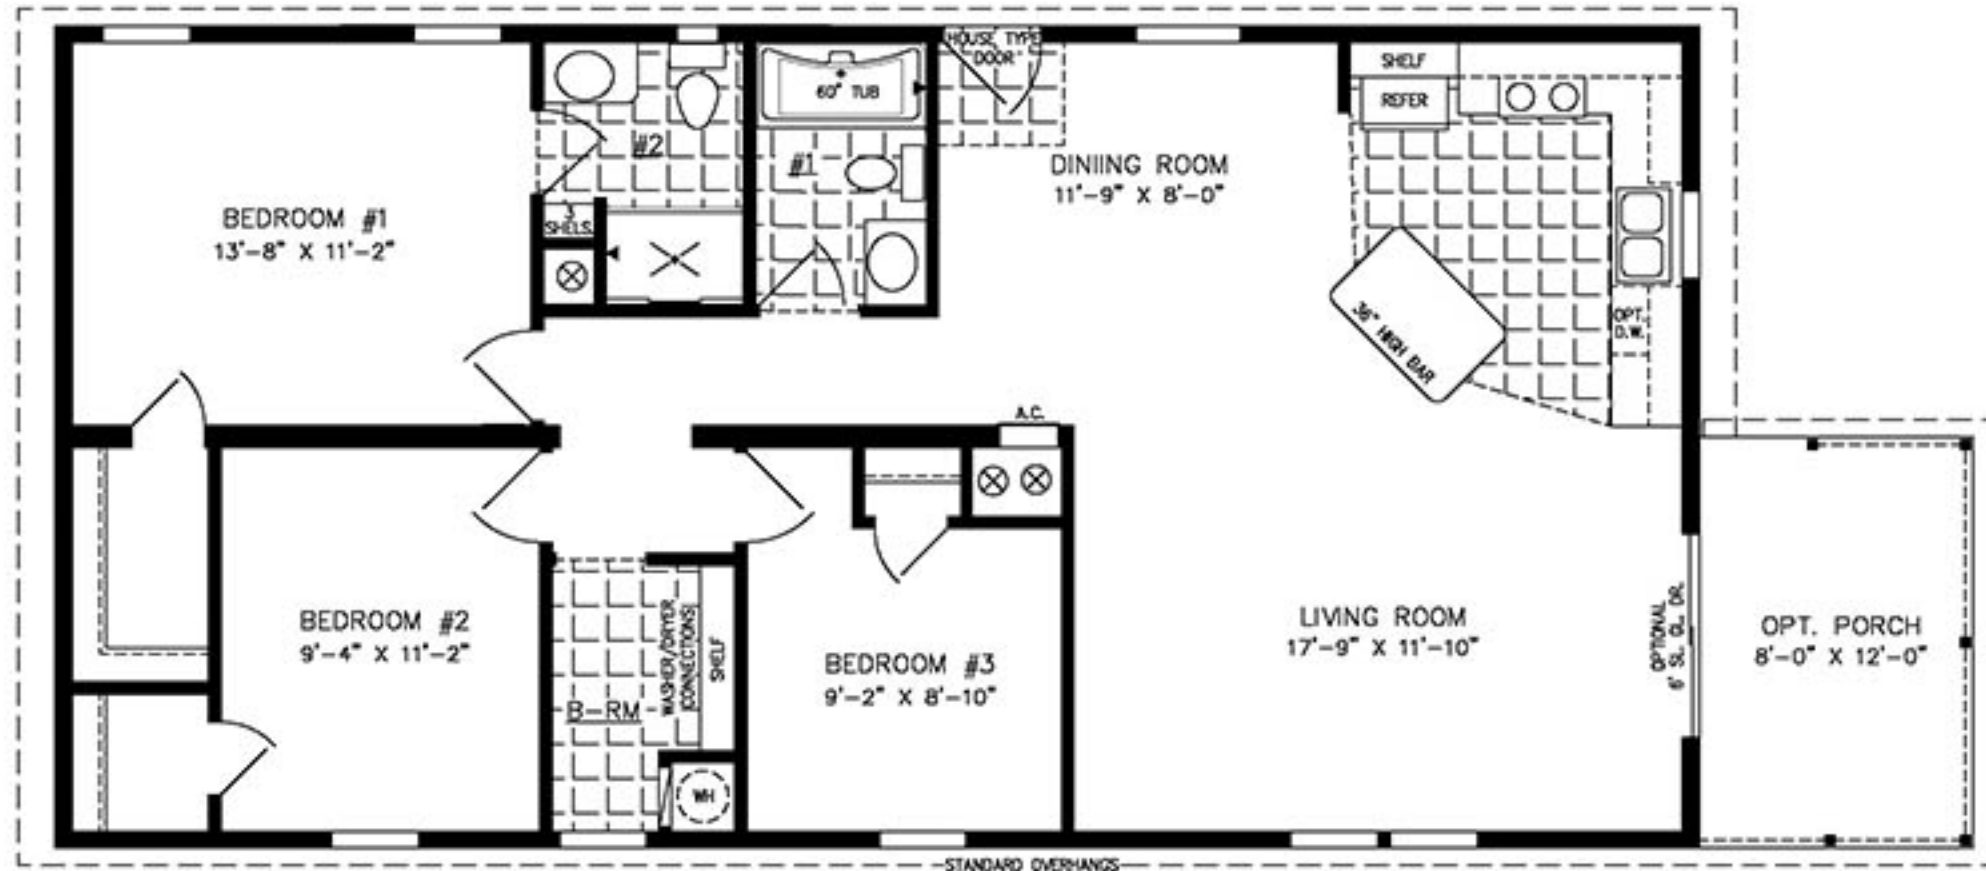

The Imperial Limited

MY JACOBSEN HOMES

CLEARWATER LOCATION
6030 Ulmerton Rd.
Clearwater, FL 33760
(727) 535-5262

BRADENTON LOCATION
5327 14th St. W
Bradenton, FL 34207
(941) 758-3633

24' X 48'

(24' X 56' INC. OPT. PORCH)
1,152 SQUARE FT. (1,248 W/OPT. PORCH)

Model IMLT-3487A

2020

(ALL SIZES ARE APPROX.)
DESIGNED FOR ZONES II & III

VISIT US ONLINE AT:
WWW.MYJACOBSENHOMES.COM