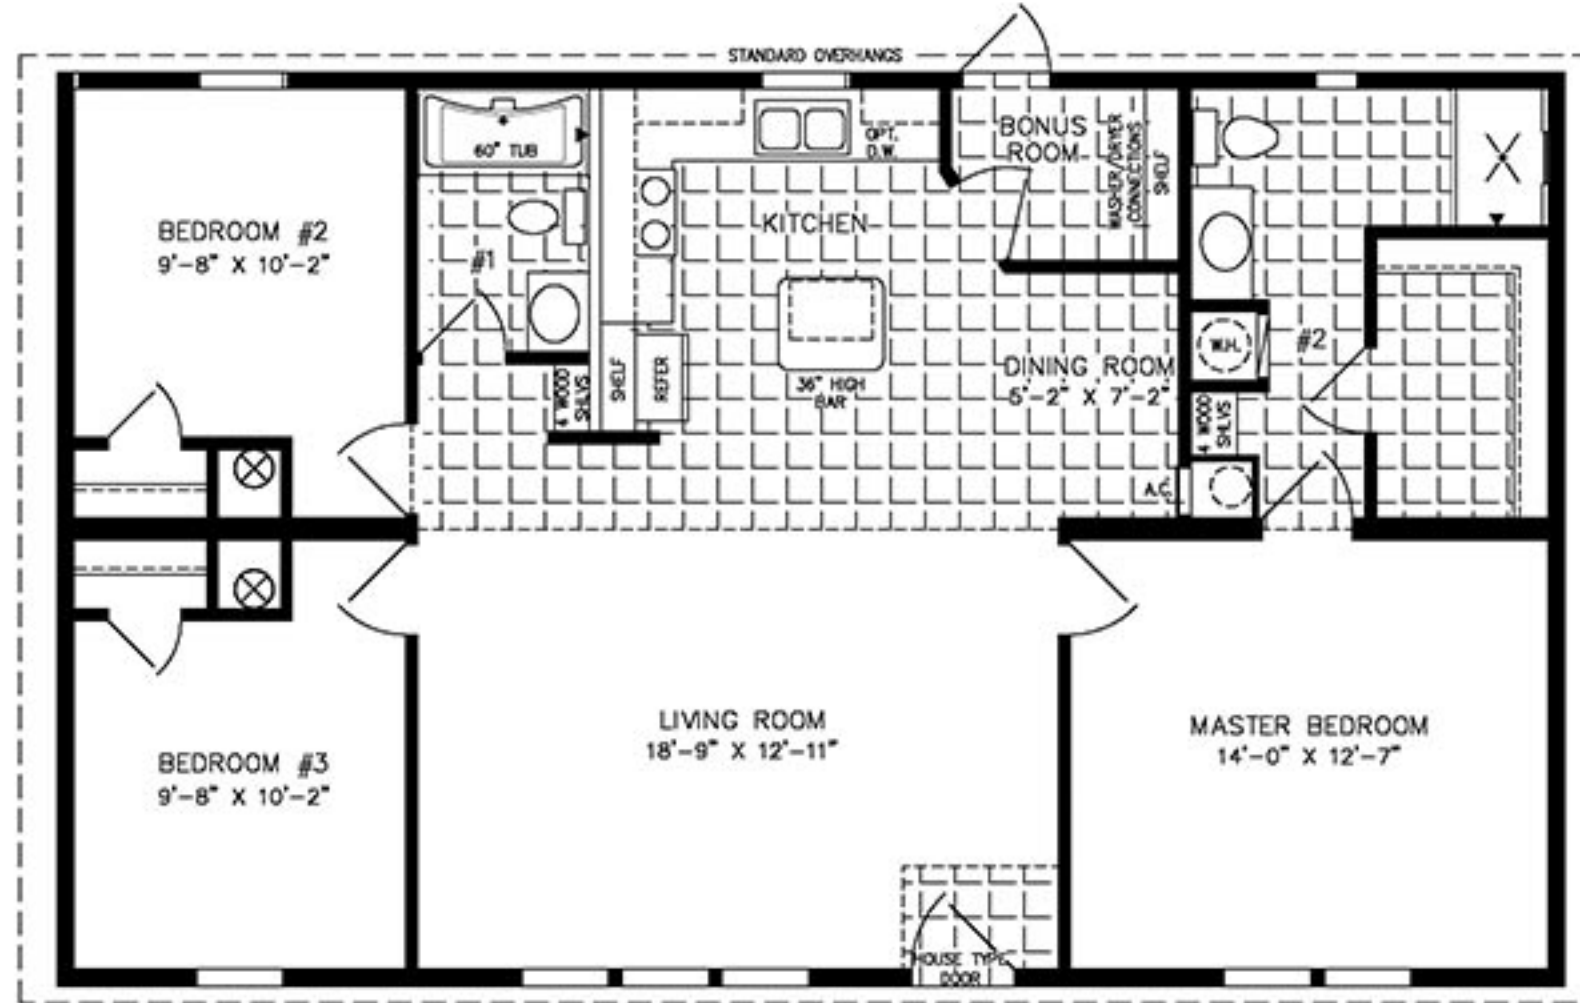

The Imperial Limited

MY JACOBSEN HOMES

CLEARWATER LOCATION
6030 Ulmerton Rd.
Clearwater, FL 33760
(727) 535-5262

BRADENTON LOCATION
5327 14th St. W
Bradenton, FL 34207
(941) 758-3633

28' X 44'
1,173 SQUARE FEET

Model IMLT-4448B

2020

(ALL SIZES ARE APPROX.)
DESIGNED FOR ZONES II & III

VISIT US ONLINE AT:
WWW.MYJACOBSENHOMES.COM

© 01-29-11