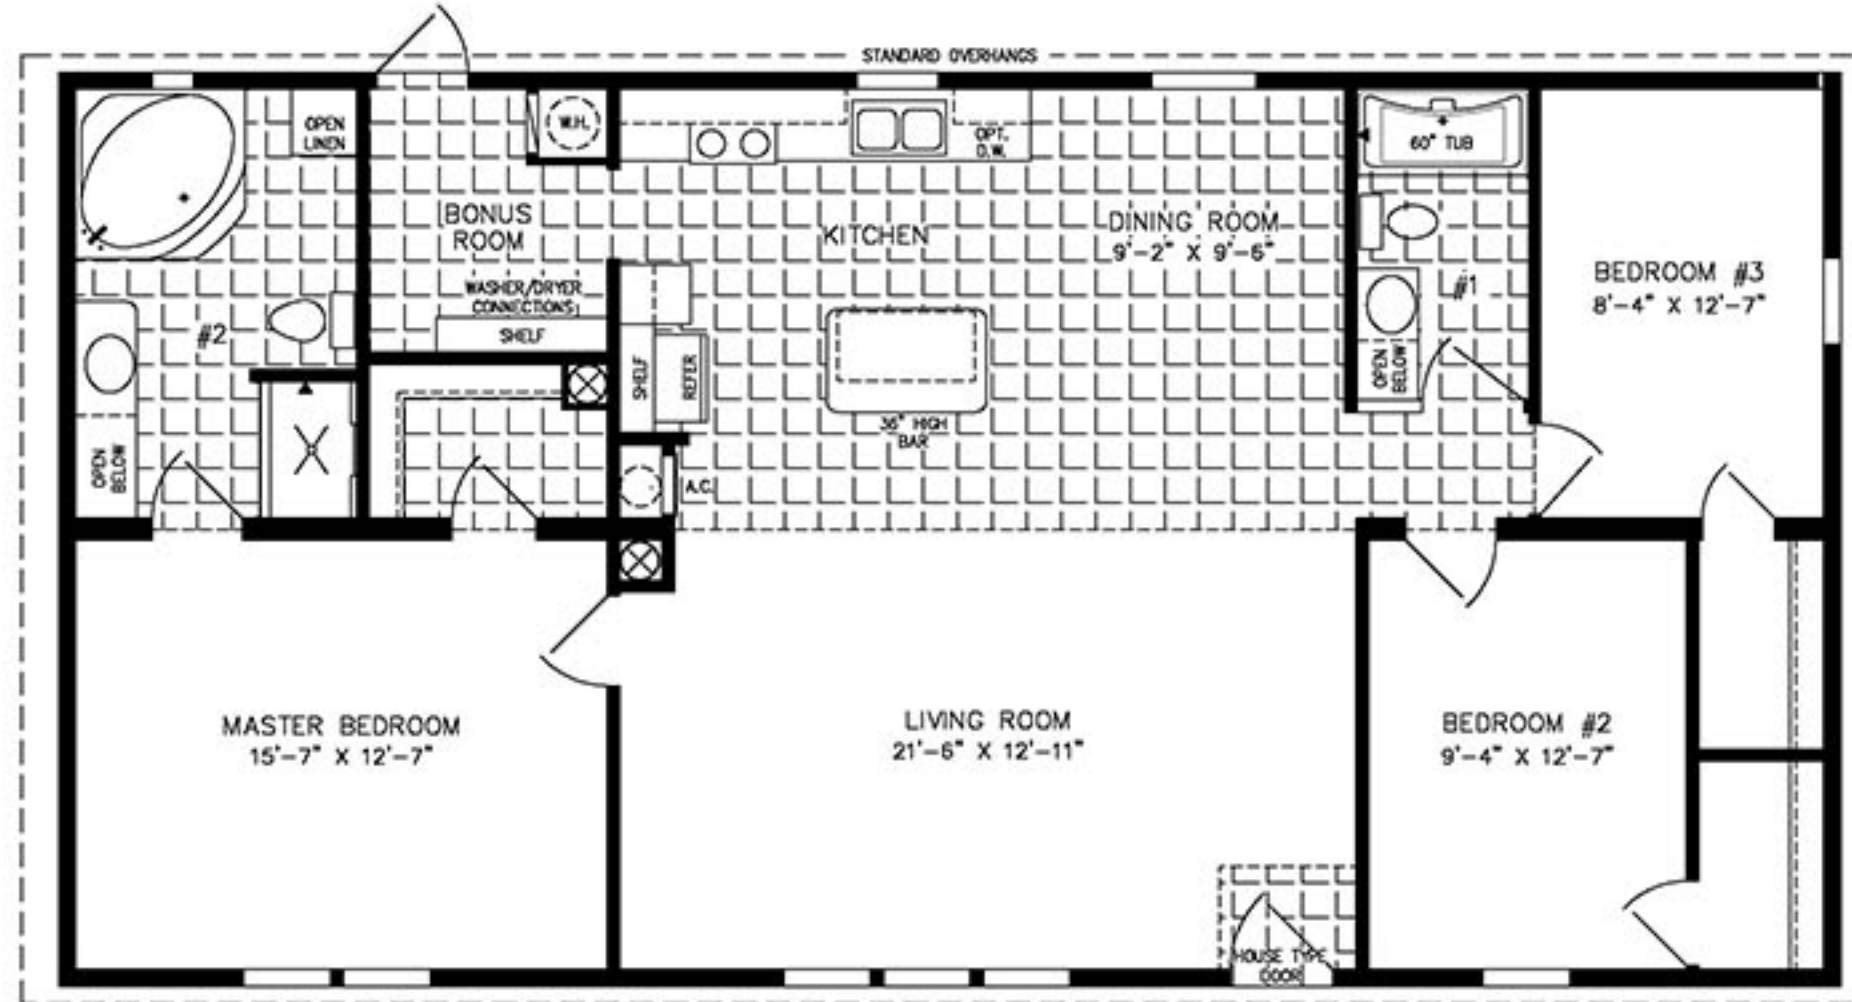

The Imperial Limited

MY JACOBSEN HOMES

CLEARWATER LOCATION
6030 Ulmerton Rd.
Clearwater, FL 33760
(727) 535-5262

BRADENTON LOCATION
5327 14th St. W
Bradenton, FL 34207
(941) 758-3633

28' X 52'
1,386 SQUARE FEET

Model IMLT-45213B

2020

(ALL SIZES ARE APPROX.)
DESIGNED FOR ZONES II & III

VISIT US ONLINE AT:
WWW.MYJACOBSENHOMES.COM