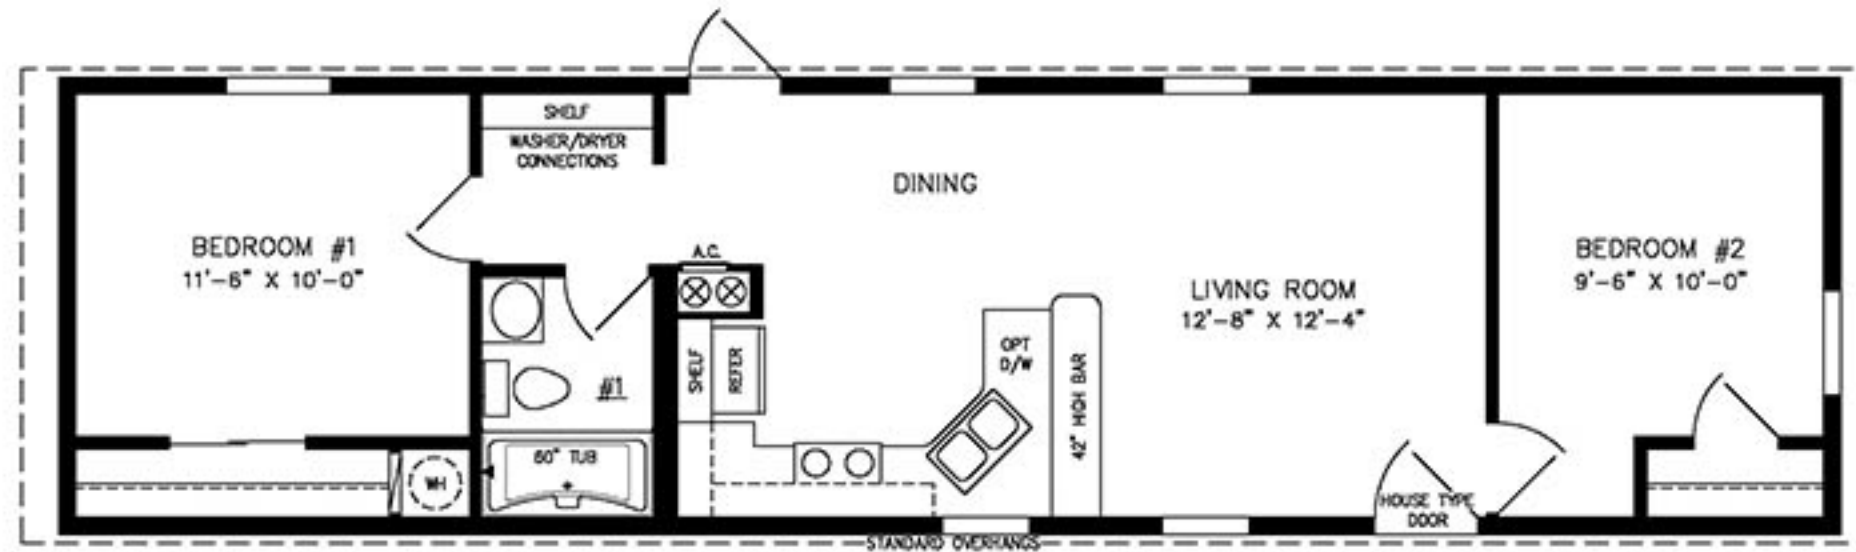

The Imperial Limited

MY JACOBSEN HOMES

CLEARWATER LOCATION
6030 Ulmerton Rd.
Clearwater, FL 33760
(727) 535-5262

BRADENTON LOCATION
5327 14th St. W
Bradenton, FL 34207
(941) 758-3633

13'-4" X 52'

694 SQUARE FEET

Model IMLTSW-4522

2020

(ALL SIZES ARE APPROX.)
DESIGNED FOR ZONES II & III

VISIT US ONLINE AT:
WWW.MYJACOBSENHOMES.COM