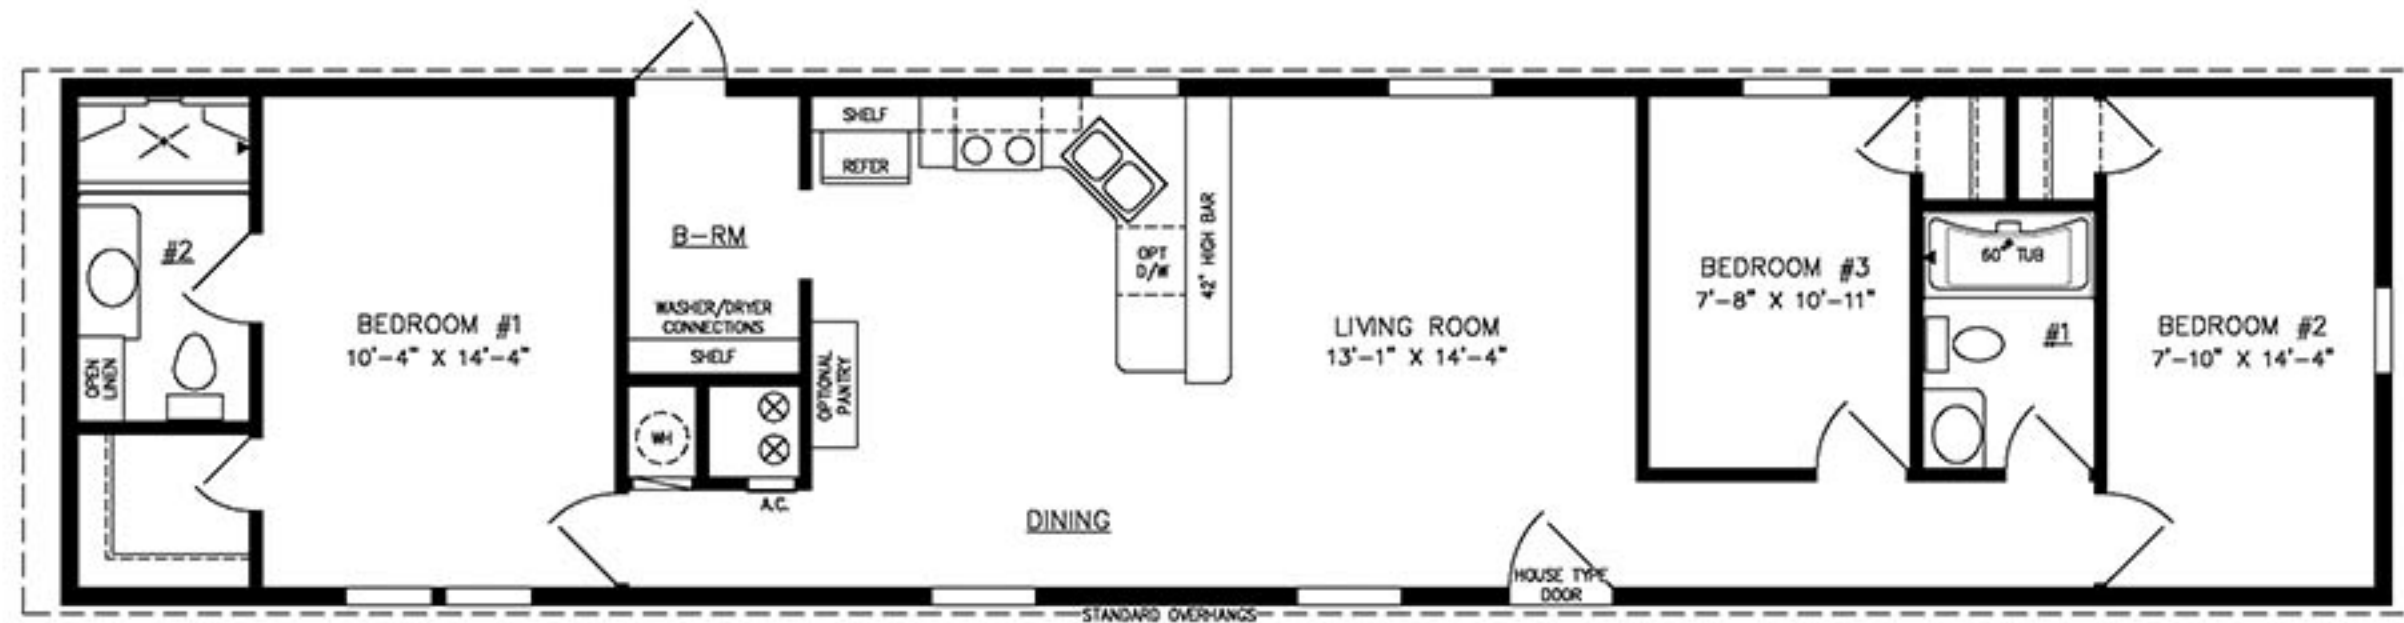

The Imperial Limited

MY JACOBSEN HOMES

CLEARWATER LOCATION
6030 Ulmerton Rd.
Clearwater, FL 33760
(727) 535-5262

BRADENTON LOCATION
5327 14th St. W
Bradenton, FL 34207
(941) 758-3633

15'-4" X 68'

1,043 SQUARE FEET

Model IMLTSWW-4684

2020

(ALL SIZES ARE APPROX.)
DESIGNED FOR ZONES II & III

VISIT US ONLINE AT:
WWW.MYJACOBSENHOMES.COM