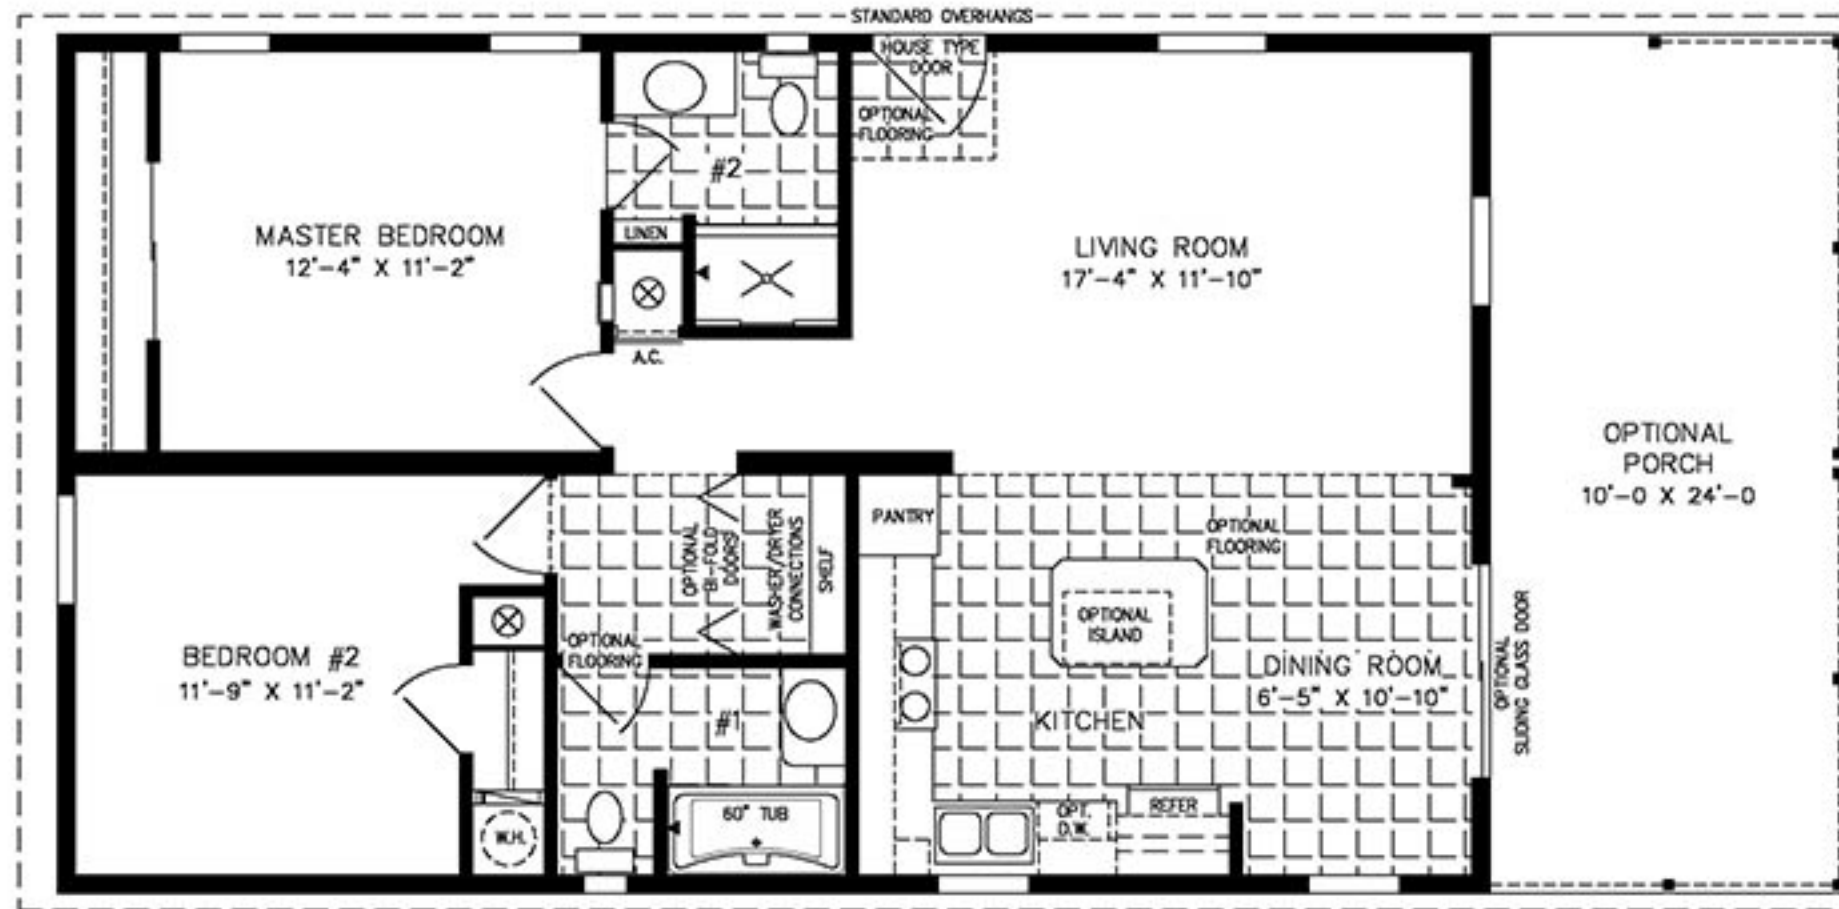

The Imperial

MY JACOBSEN HOMES

CLEARWATER LOCATION
6030 Ulmerton Rd.
Clearwater, FL 33760
(727) 535-5262

BRADENTON LOCATION
5327 14th St. W
Bradenton, FL 34207
(941) 758-3633

24' X 40'

(24' X 50' INC. OPT PORCH)
960 SQUARE FEET (1,200 W/OPT. PORCH)

Model IMP-2403A-556

2020

(ALL SIZES ARE APPROX.)
DESIGNED FOR ZONES II & III

VISIT US ONLINE AT:
WWW.MYJACOBSENHOMES.COM

© 01-29-11