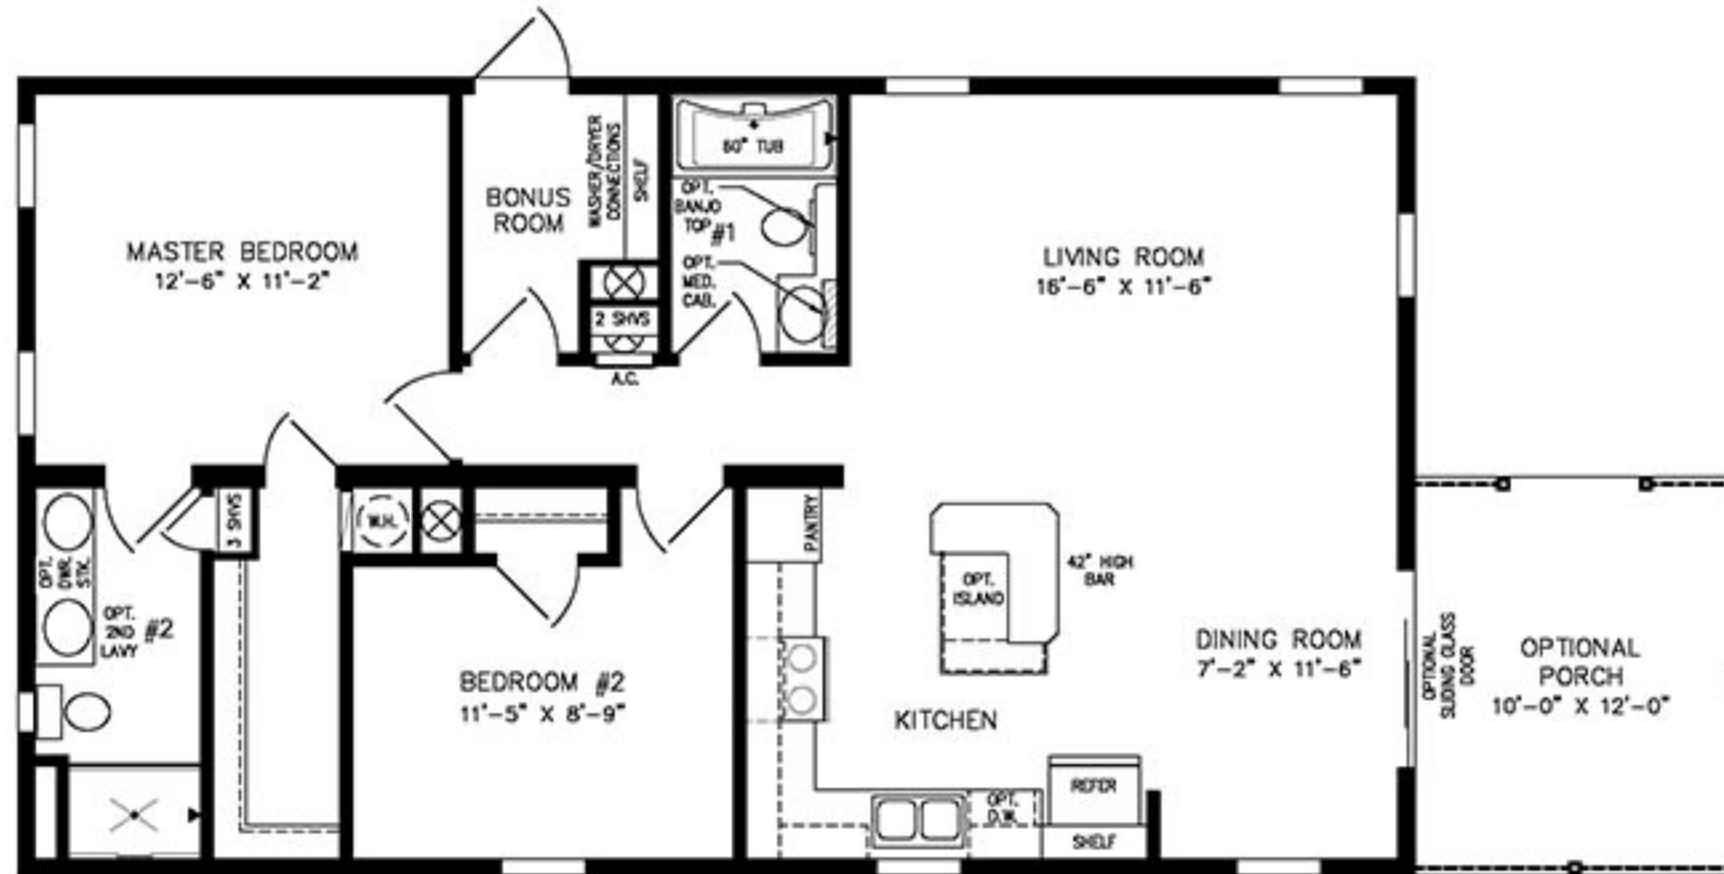

The Imperial

MY JACOBSEN HOMES

CLEARWATER LOCATION
6030 Ulmerton Rd.
Clearwater, FL 33760
(727) 535-5262

BRADENTON LOCATION
5327 14th St. W
Bradenton, FL 34207
(941) 758-3633

24' X 42'

(24' X 42'/52' INC. OPT. PORCH)
1,008 SQUARE FEET (1,128 W/OPT. PORCH)

Model IMP-2421A-35954

2020

(ALL SIZES ARE APPROX.)
DESIGNED FOR ZONES II & III

© 11-05-18

VISIT US ONLINE AT:

WWW.MYJACOBSENHOMES.COM