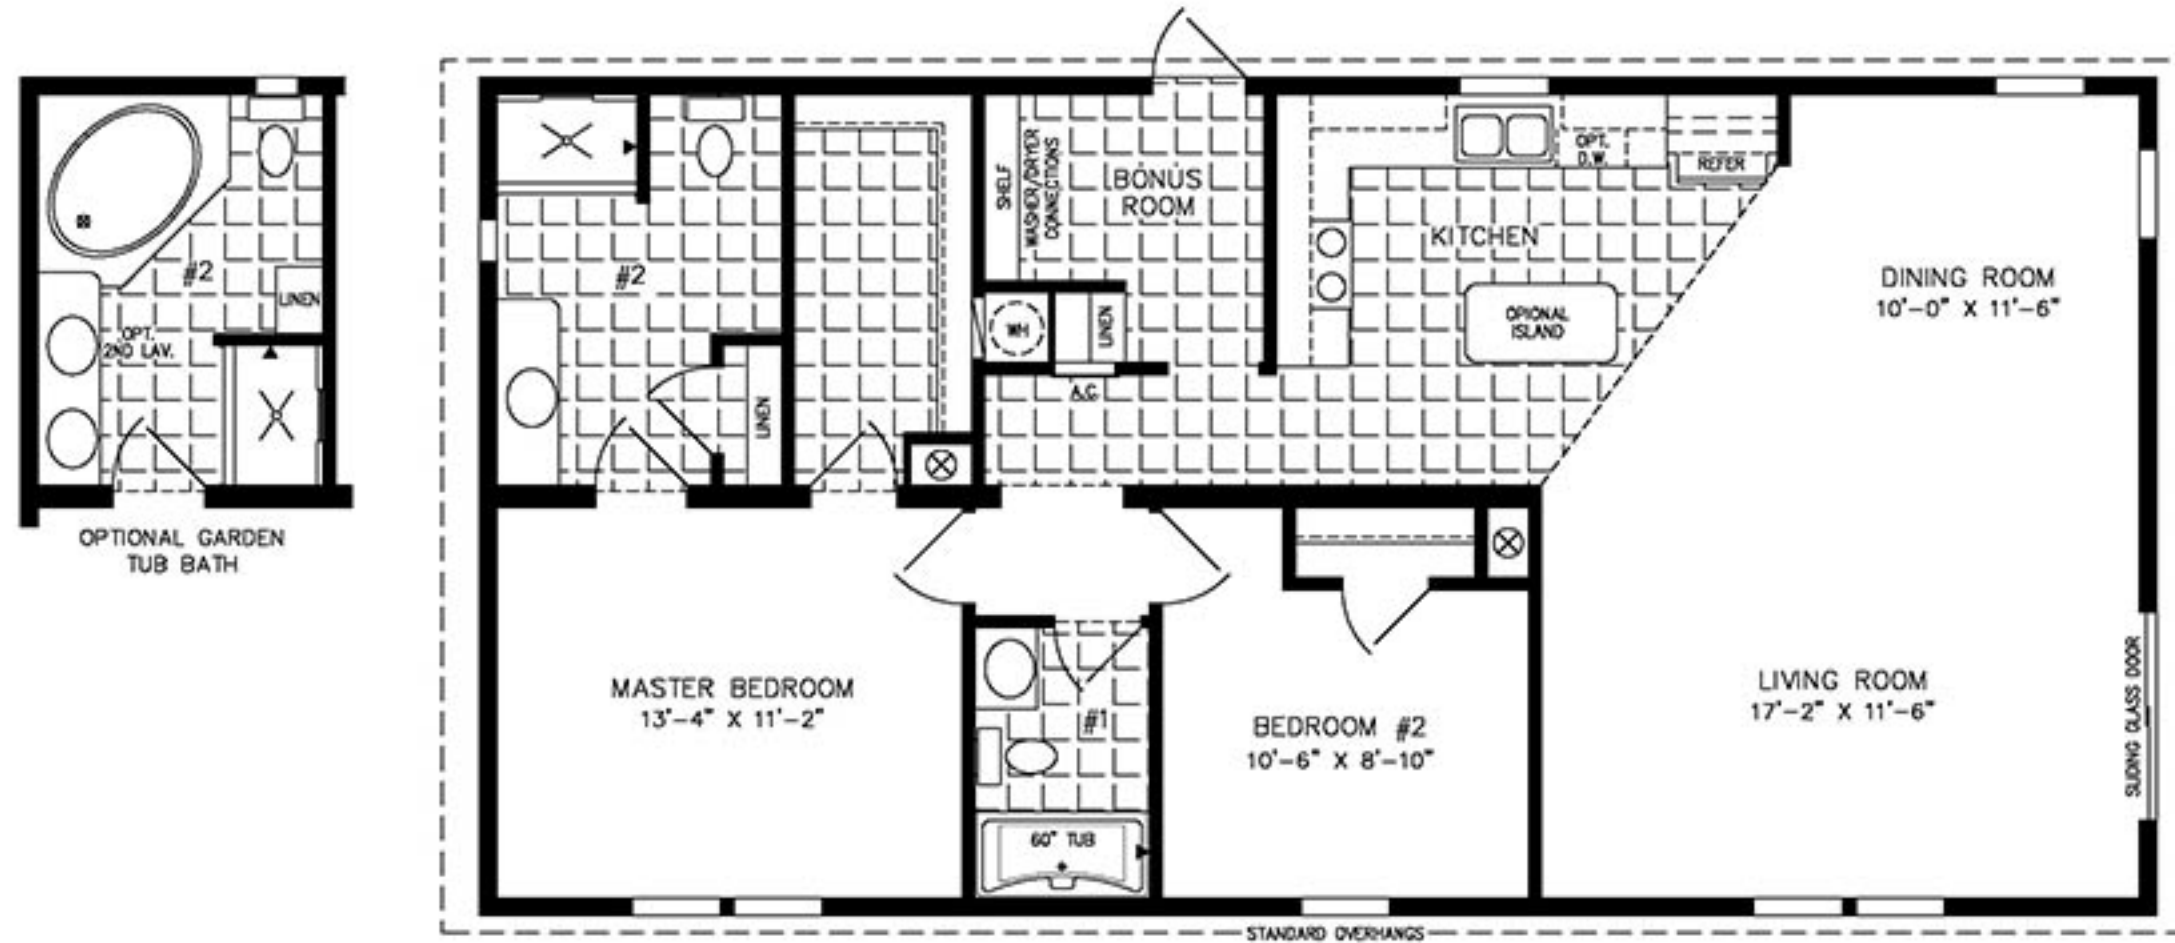

The Imperial

MY JACOBSEN HOMES

CLEARWATER LOCATION
6030 Ulmerton Rd.
Clearwater, FL 33760
(727) 535-5262

BRADENTON LOCATION
5327 14th St. W
Bradenton, FL 34207
(941) 758-3633

24' X 48'

1,152 SQUARE FEET

Model IMP-2483A

2020

(ALL SIZES ARE APPROX.)
DESIGNED FOR ZONES II & III

VISIT US ONLINE AT:
WWW.MYJACOBSENHOMES.COM

© 12-04-08