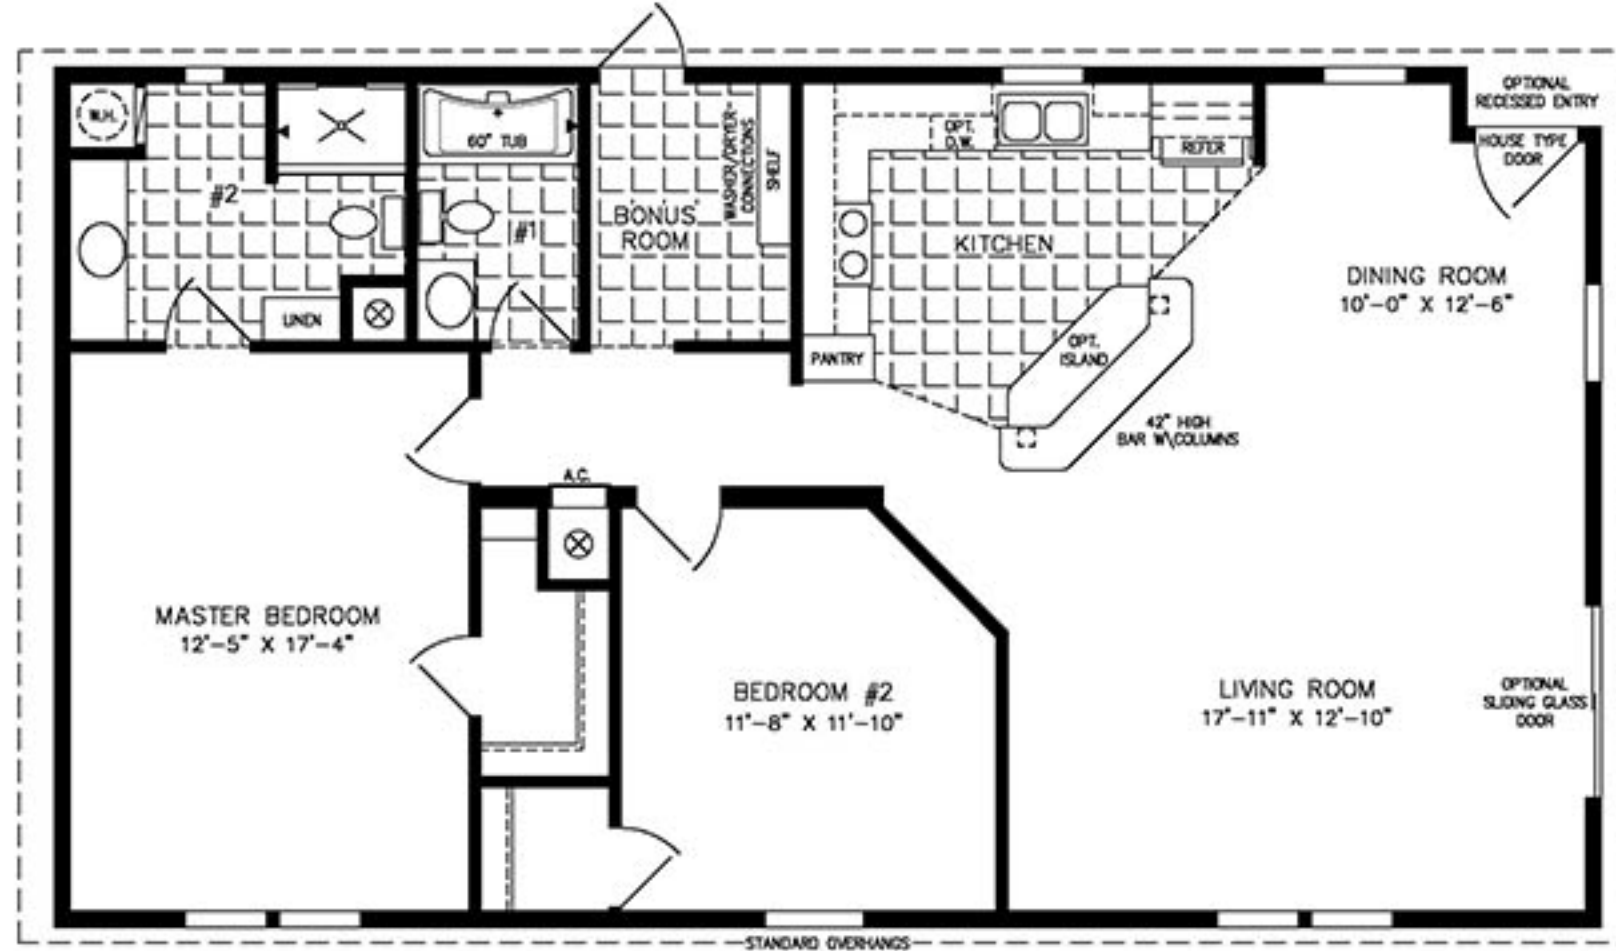

The Imperial

MY JACOBSEN HOMES

CLEARWATER LOCATION
6030 Ulmerton Rd.
Clearwater, FL 33760
(727) 535-5262

BRADENTON LOCATION
5327 14th St. W
Bradenton, FL 34207
(941) 758-3633

28' X 48'
1,280 SQUARE FEET

Model IMP-2484B

2020

(ALL SIZES ARE APPROX.)
DESIGNED FOR ZONES II & III

VISIT US ONLINE AT:
WWW.MYJACOBSENHOMES.COM

© 12-09-08