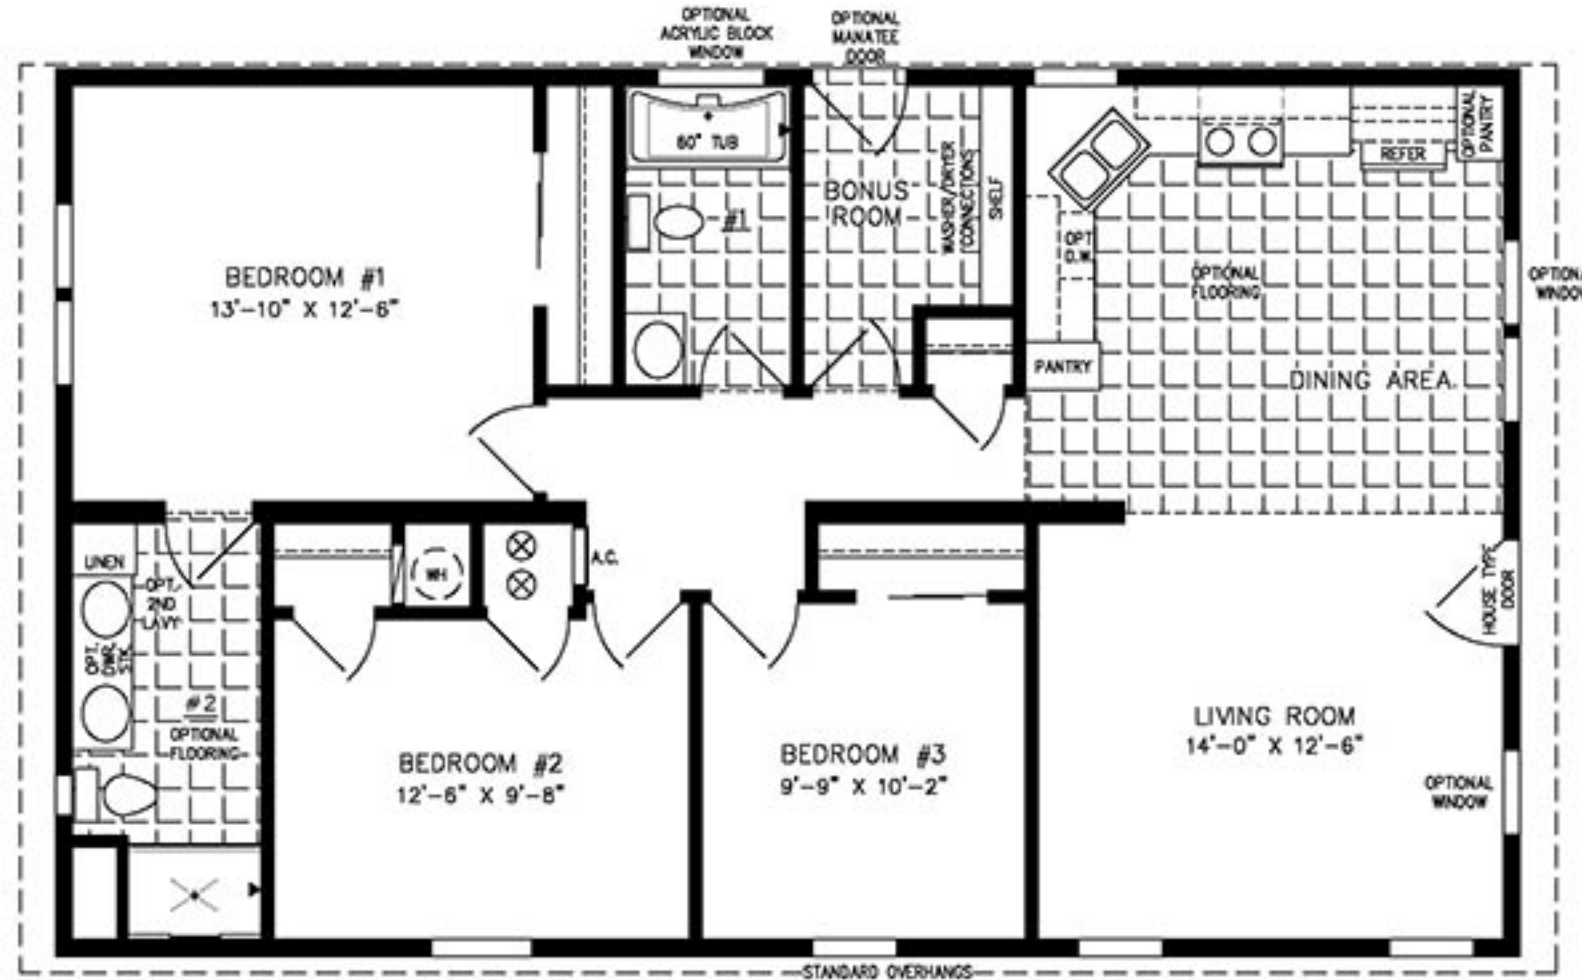

The Imperial

MY JACOBSEN HOMES

CLEARWATER LOCATION
6030 Ulmerton Rd.
Clearwater, FL 33760
(727) 535-5262

BRADENTON LOCATION
5327 14th St. W
Bradenton, FL 34207
(941) 758-3633

28' X 44'
1,174 SQUARE FT.

Model IMP-34410B

2020

(ALL SIZES ARE APPROX.)
DESIGNED FOR ZONES II & III

© 03-15-14

VISIT US ONLINE AT:

WWW.MYJACOBSENHOMES.COM